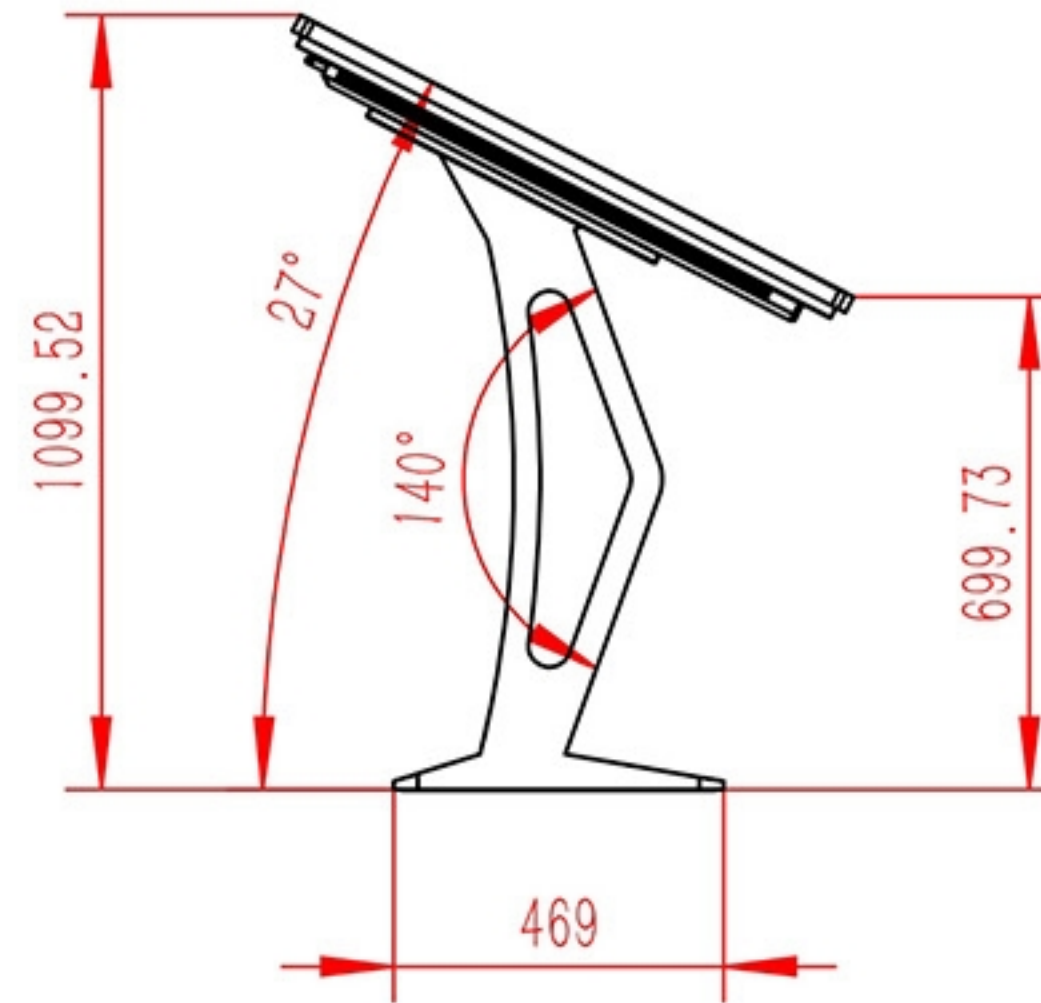

65 inch Interactive Touch Kiosk

Screenage		Shenzhen Screenage Electronics Co., Ltd.
Types :	Floor standing	65 inch Interactive Touch Kiosk
Size :	65 inch	
Model :	523	