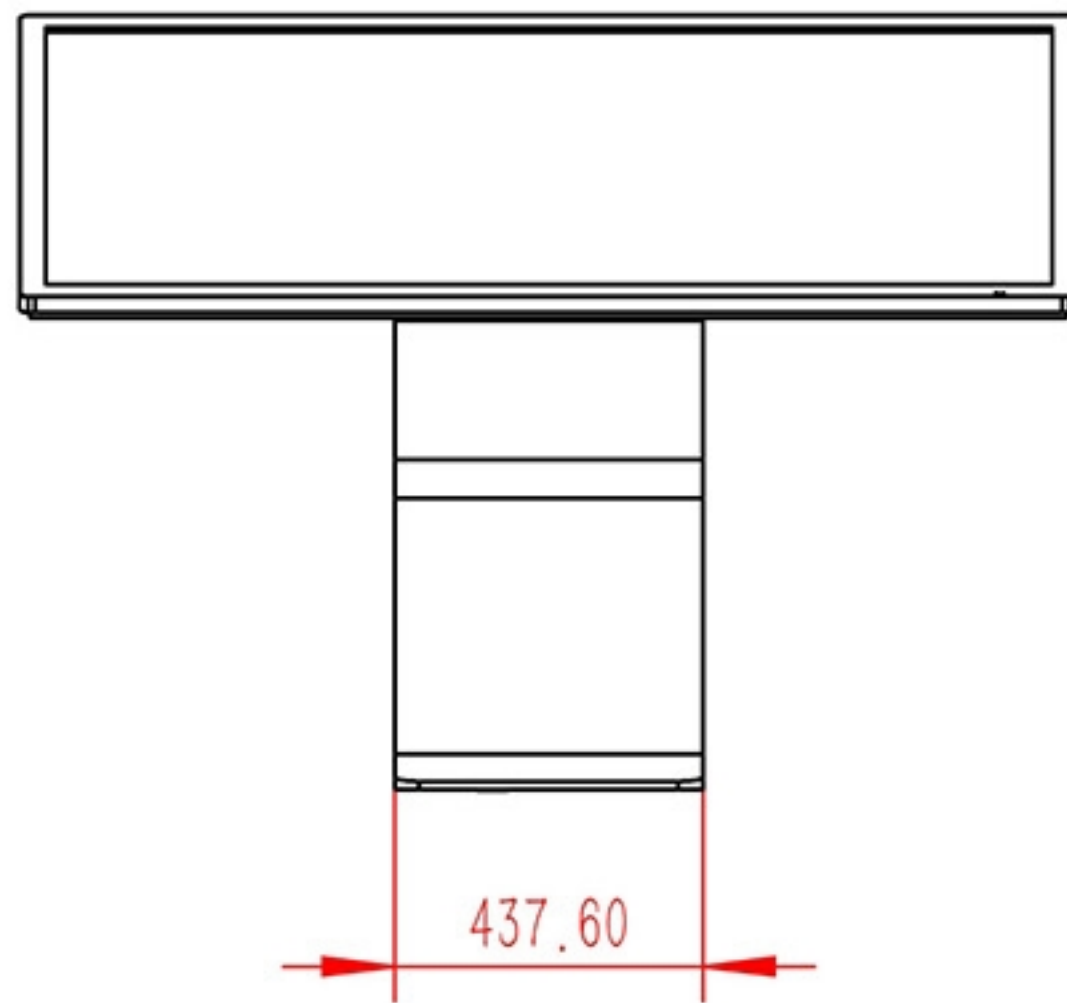

65 inch Interactive Touch Kiosk

Screenage		Shenzhen Screenage Electronics Co., Ltd.
Types :	Floor standing	65 inch Interactive Touch Kiosk
Size :	65 inch	
Model :	523	