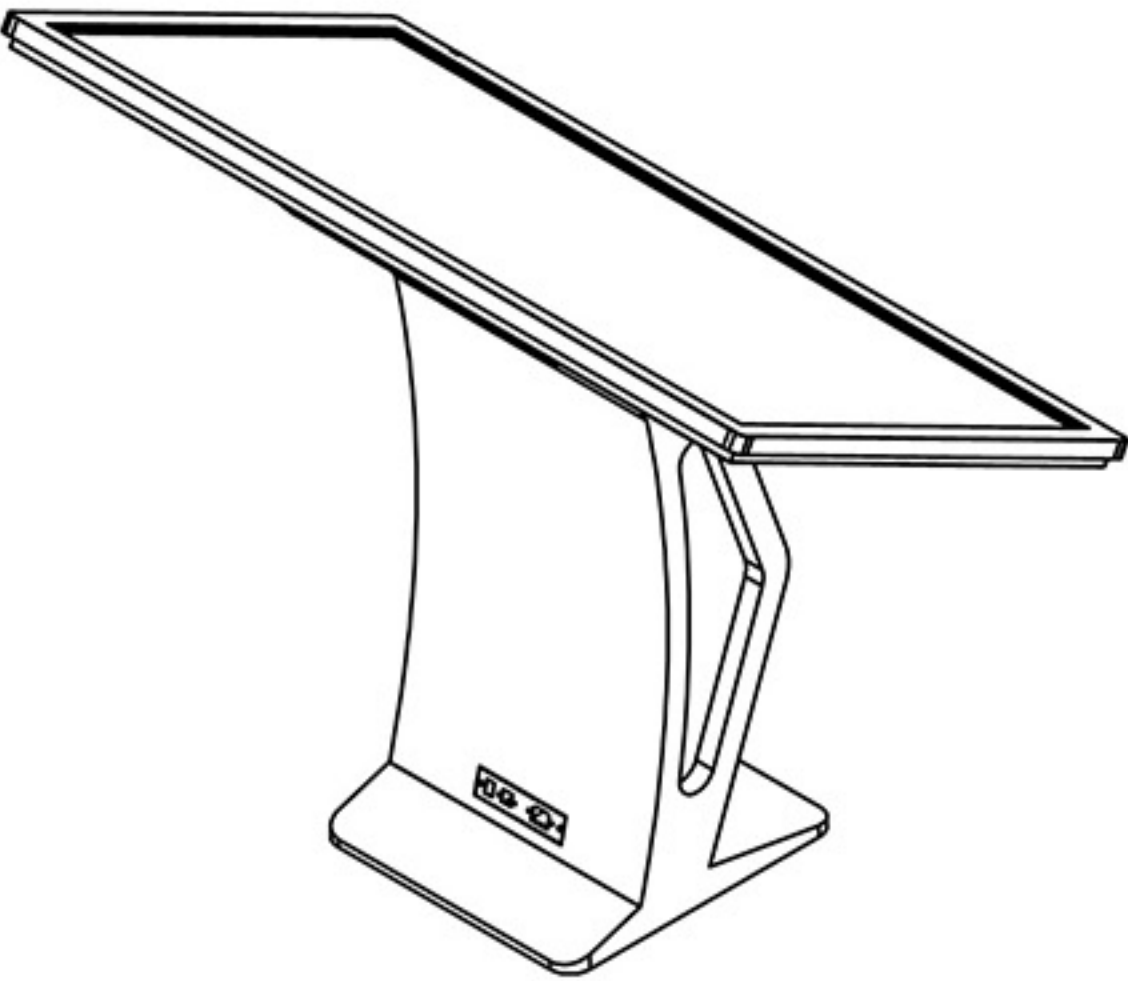

55 inch Interactive Touch Kiosk

Screenage		Shenzhen Screenage Electronics Co., Ltd.
Types :	Floor standing	55 inch Interactive Touch Kiosk
Size :	55 inch	
Model :	523	