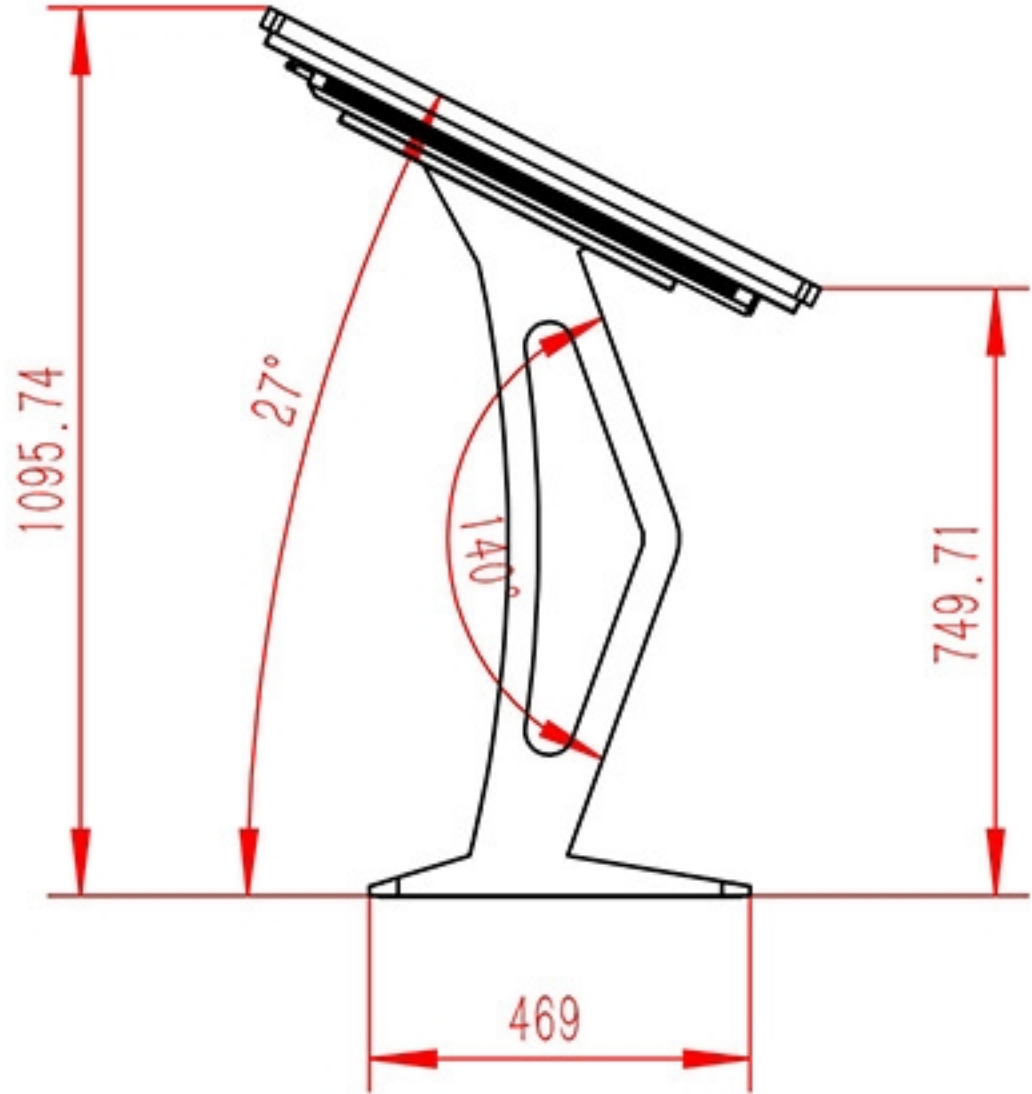

55 inch Interactive Touch Kiosk

Screenage		Shenzhen Screenage Electronics Co., Ltd.
Types :	Floor standing	55 inch Interactive Touch Kiosk
Size :	55 inch	
Model :	523	