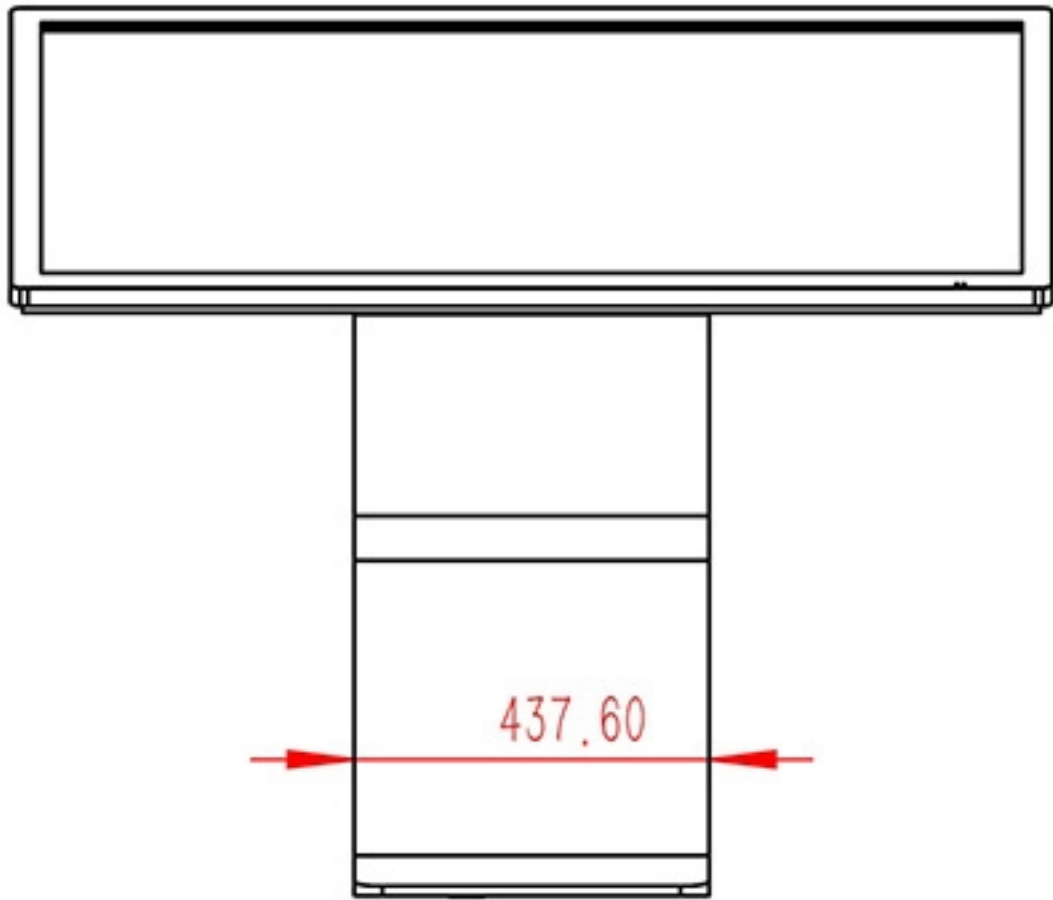

55 inch Interactive Touch Kiosk

Screenage		Shenzhen Screenage Electronics Co., Ltd.
Types :	Floor standing	55 inch Interactive Touch Kiosk
Size :	55 inch	
Model :	523	