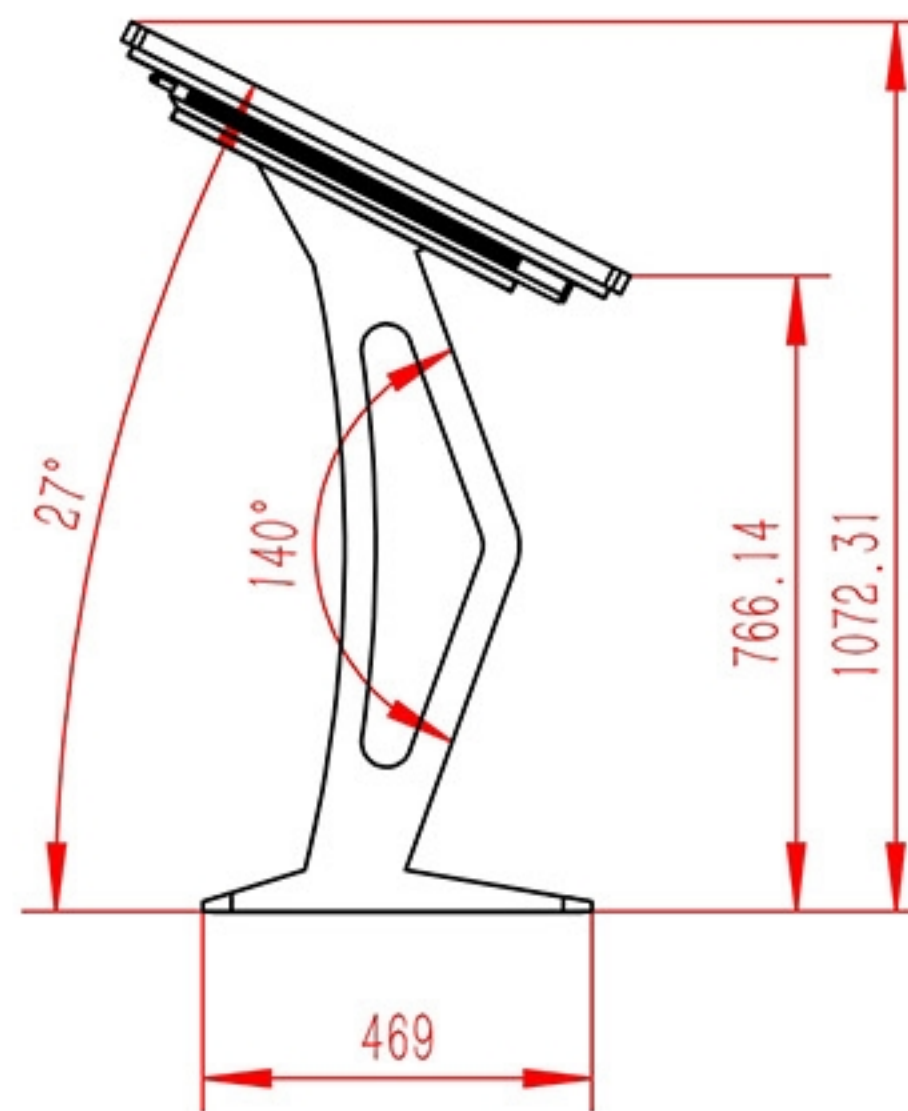

# 49 inch Interactive Touch Kiosk

|                  |                |  |
|------------------|----------------|--|
| <b>Screenage</b> |                | Shenzhen Screenage Electronics Co., Ltd. |
| Types :          | Floor standing | <b>49 inch Interactive Touch Kiosk</b>   |
| Size :           | 49 inch        |  |
| Model :          | 523            |  |