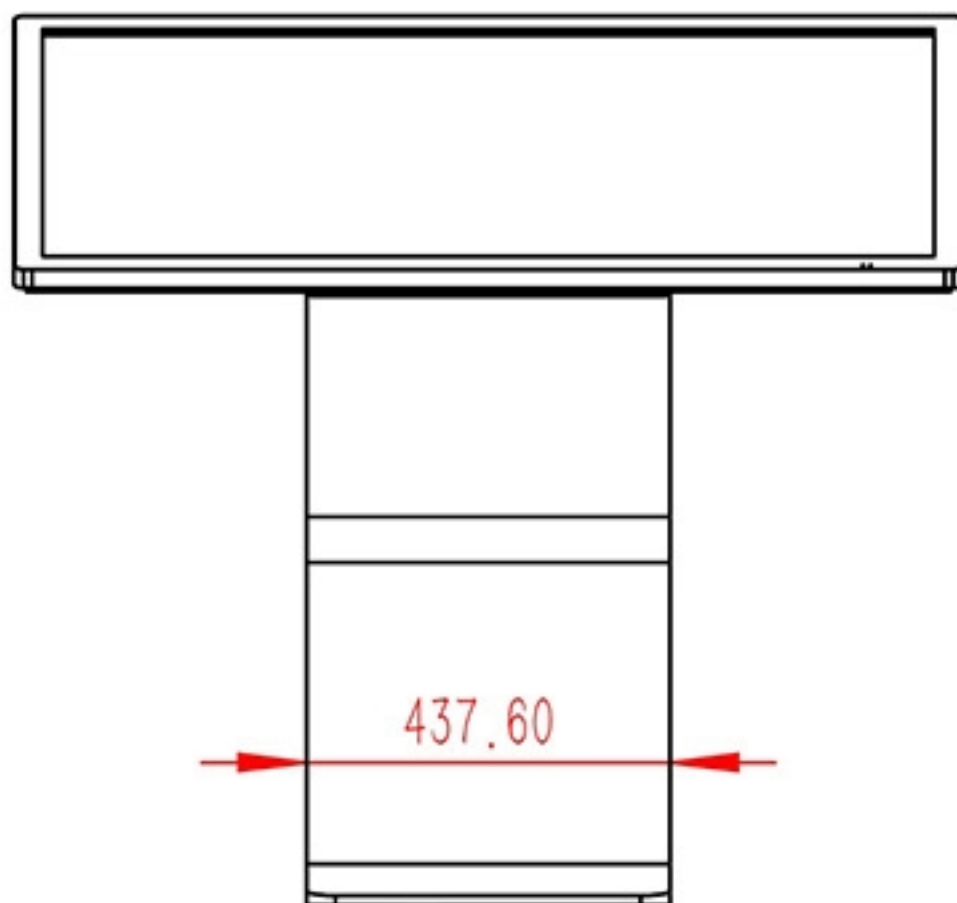

# 49 inch Interactive Touch Kiosk

|                  |                |  |
|------------------|----------------|--|
| <b>Screenage</b> |                | Shenzhen Screenage Electronics Co., Ltd. |
| Types :          | Floor standing | <b>49 inch Interactive Touch Kiosk</b>   |
| Size :           | 49 inch        |  |
| Model :          | 523            |  |