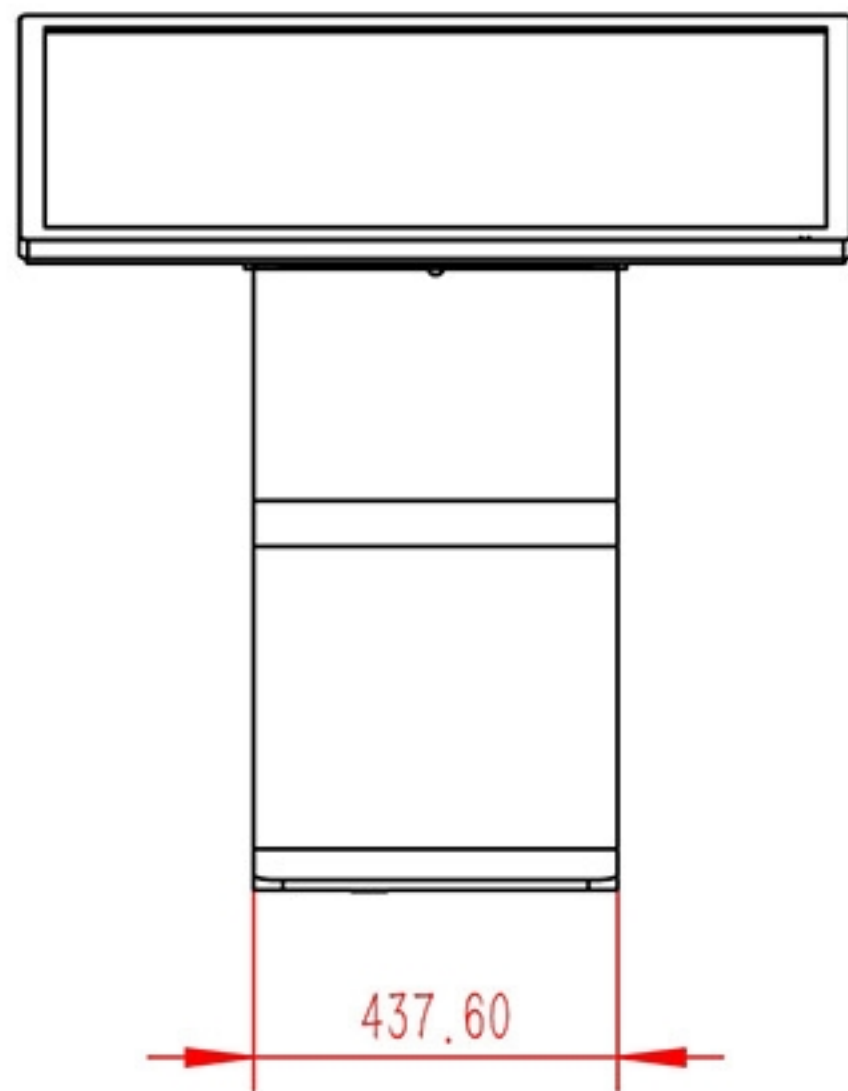

43 inch Interactive Touch Kiosk

Screenage		Shenzhen Screenage Electronics Co., Ltd.
Types :	Floor standing	43 inch Interactive Touch Kiosk
Size :	43 inch	
Model :	523	