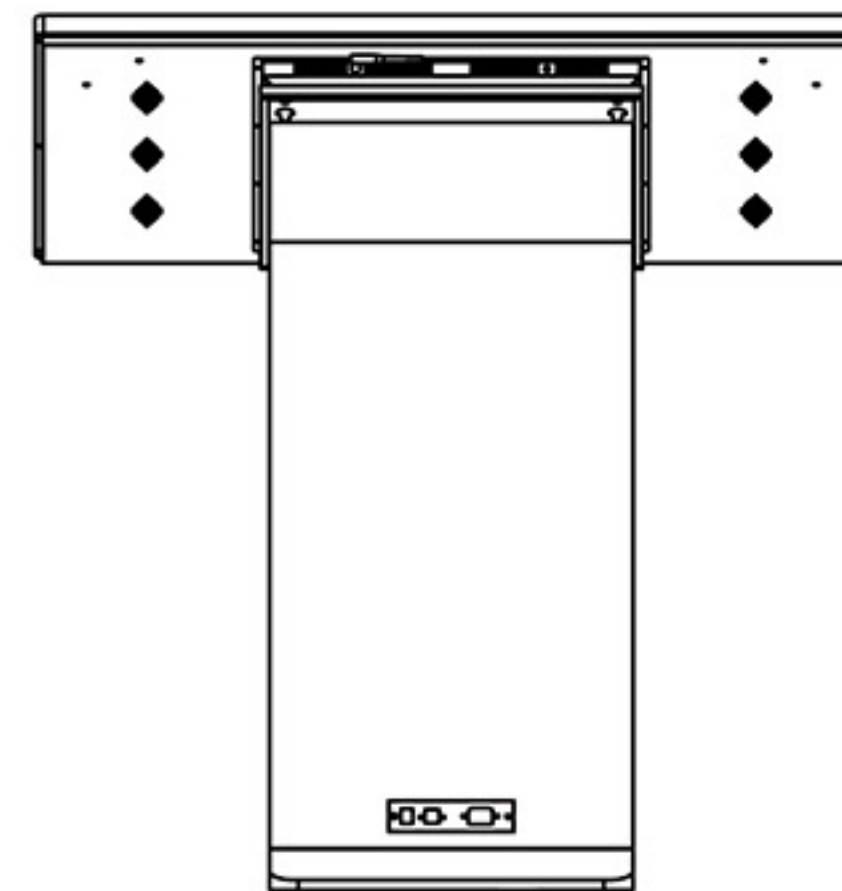

43 inch Interactive Touch Kiosk

Screenage		Shenzhen Screenage Electronics Co., Ltd.
Types :	Floor standing	43 inch Interactive Touch Kiosk
Size :	43 inch	
Model :	523	