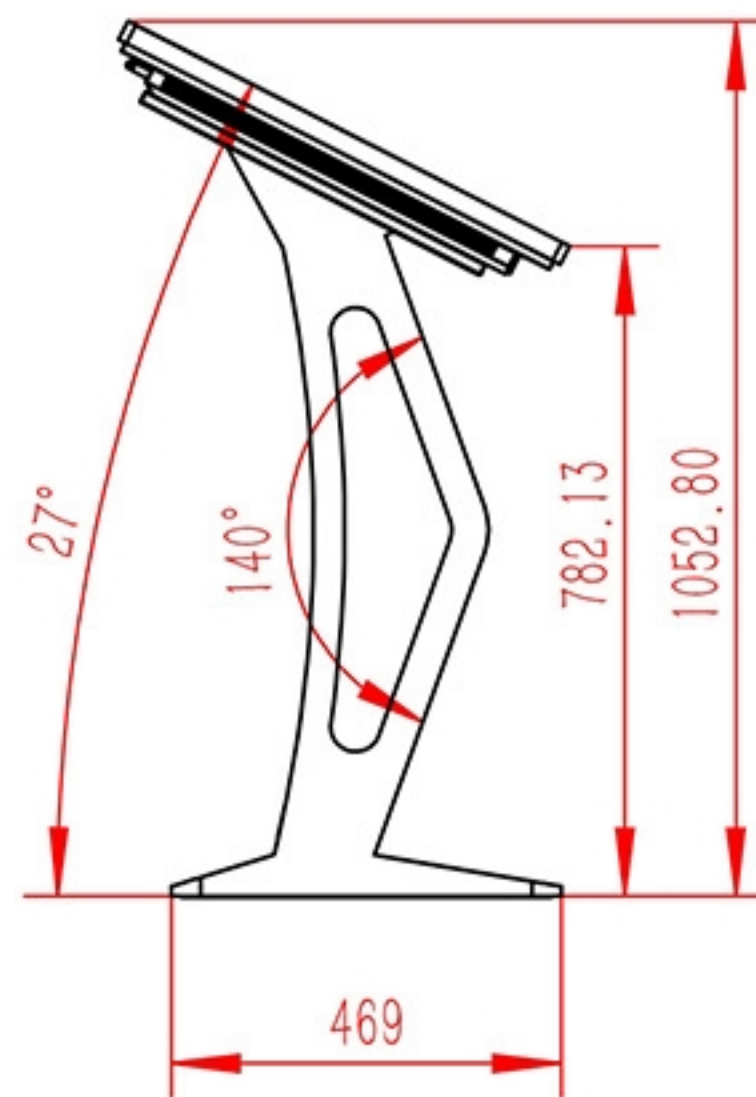

43 inch Interactive Touch Kiosk

Screenage		Shenzhen Screenage Electronics Co., Ltd.
Types :	Floor standing	43 inch Interactive Touch Kiosk
Size :	43 inch	
Model :	523	