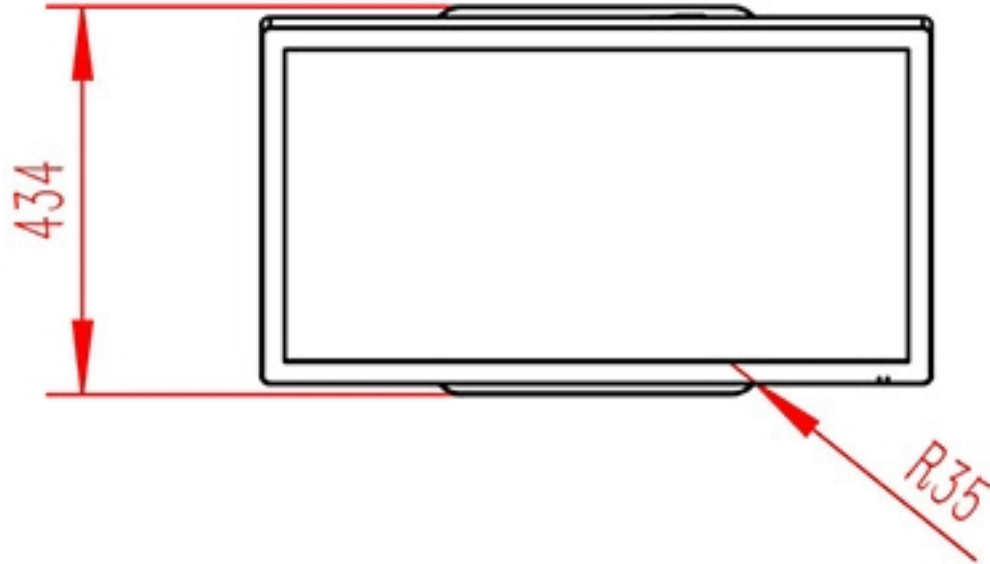

32 inch Interactive Touch Kiosk

Screenage		Shenzhen Screenage Electronics Co., Ltd.
Types :	Floor standing	32 inch Interactive Touch Kiosk
Size :	32 inch	
Model :	523	