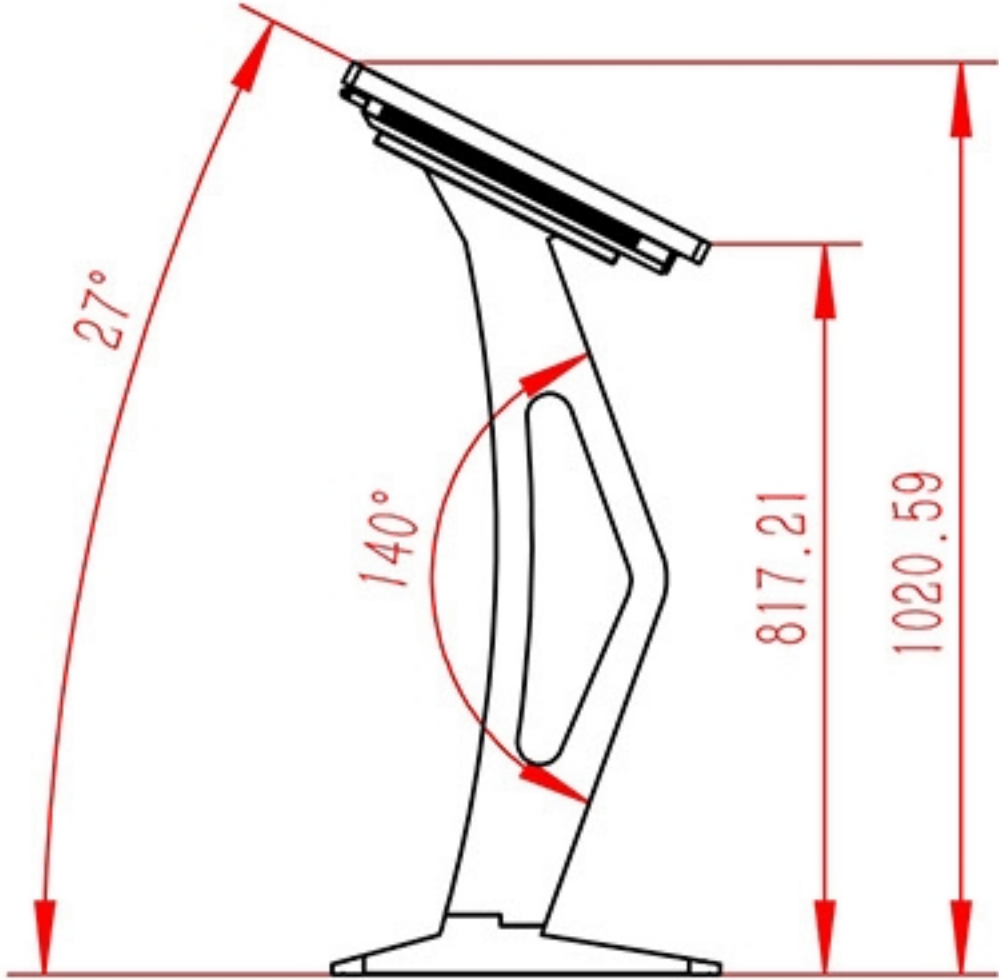

32 inch Interactive Touch Kiosk

Screenage		Shenzhen Screenage Electronics Co., Ltd.
Types :	Floor standing	32 inch Interactive Touch Kiosk
Size :	32 inch	
Model :	523	