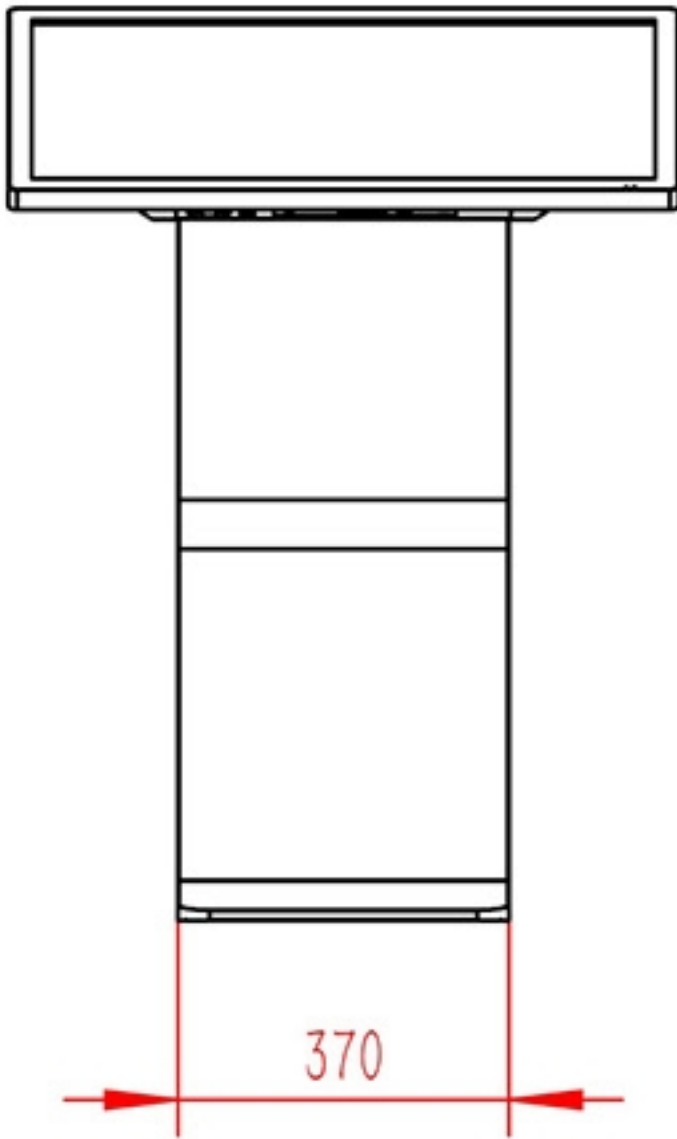

32 inch Interactive Touch Kiosk

Screenage		Shenzhen Screenage Electronics Co., Ltd.
Types :	Floor standing	32 inch Interactive Touch Kiosk
Size :	32 inch	
Model :	523	