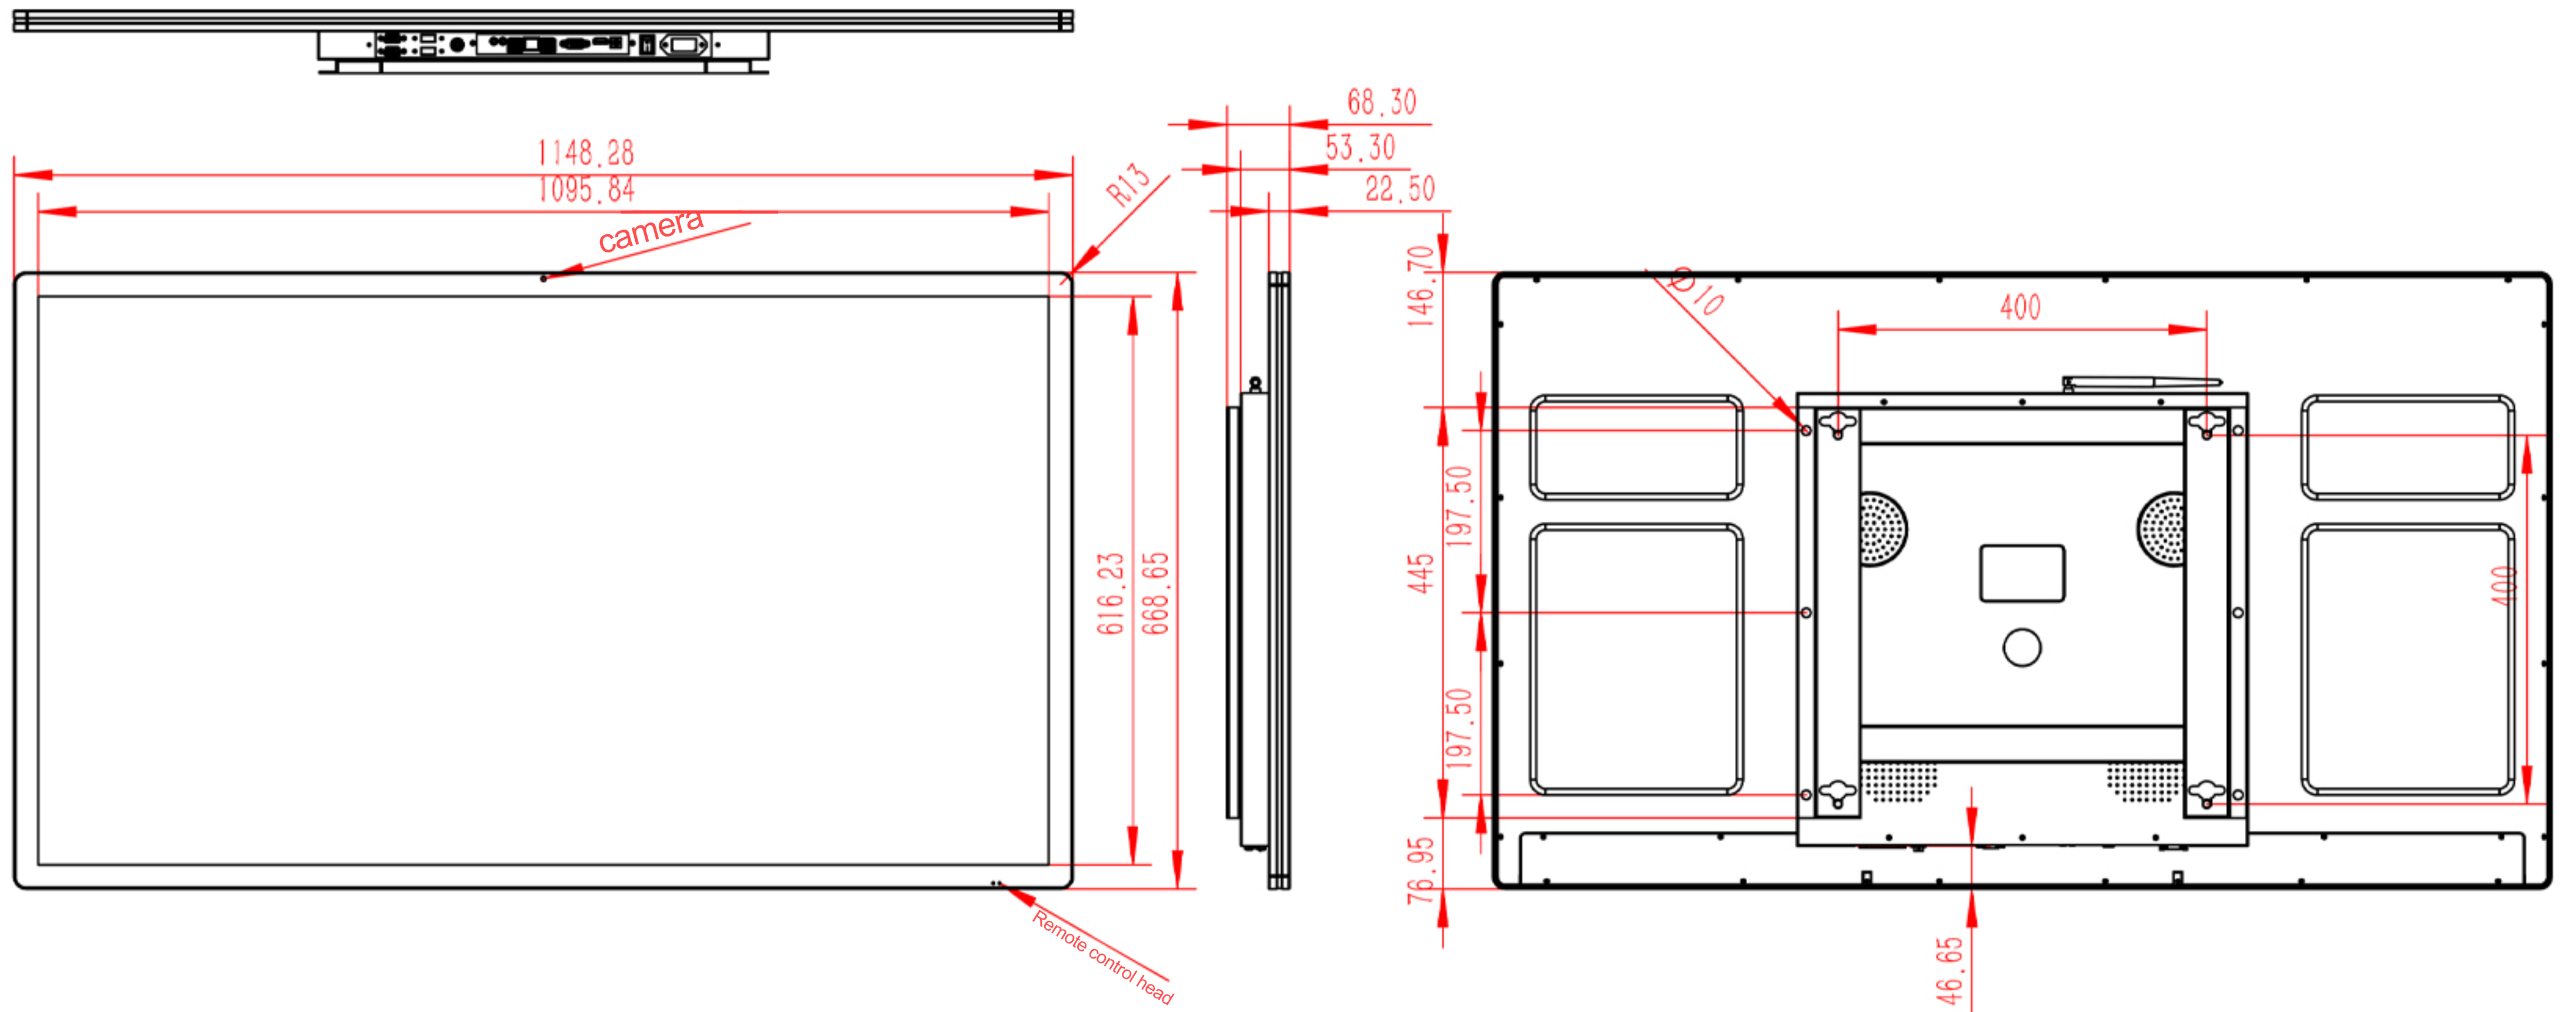

# 50 inch open Frame Wall Mount Display

<b>Screenage</b>		Shenzhen Screenage Electronics Co., Ltd.
Types :	wall mount	<b>50 inch open Frame Wall Mount Display</b>
Size :	50 inch	
Model :	5210C	