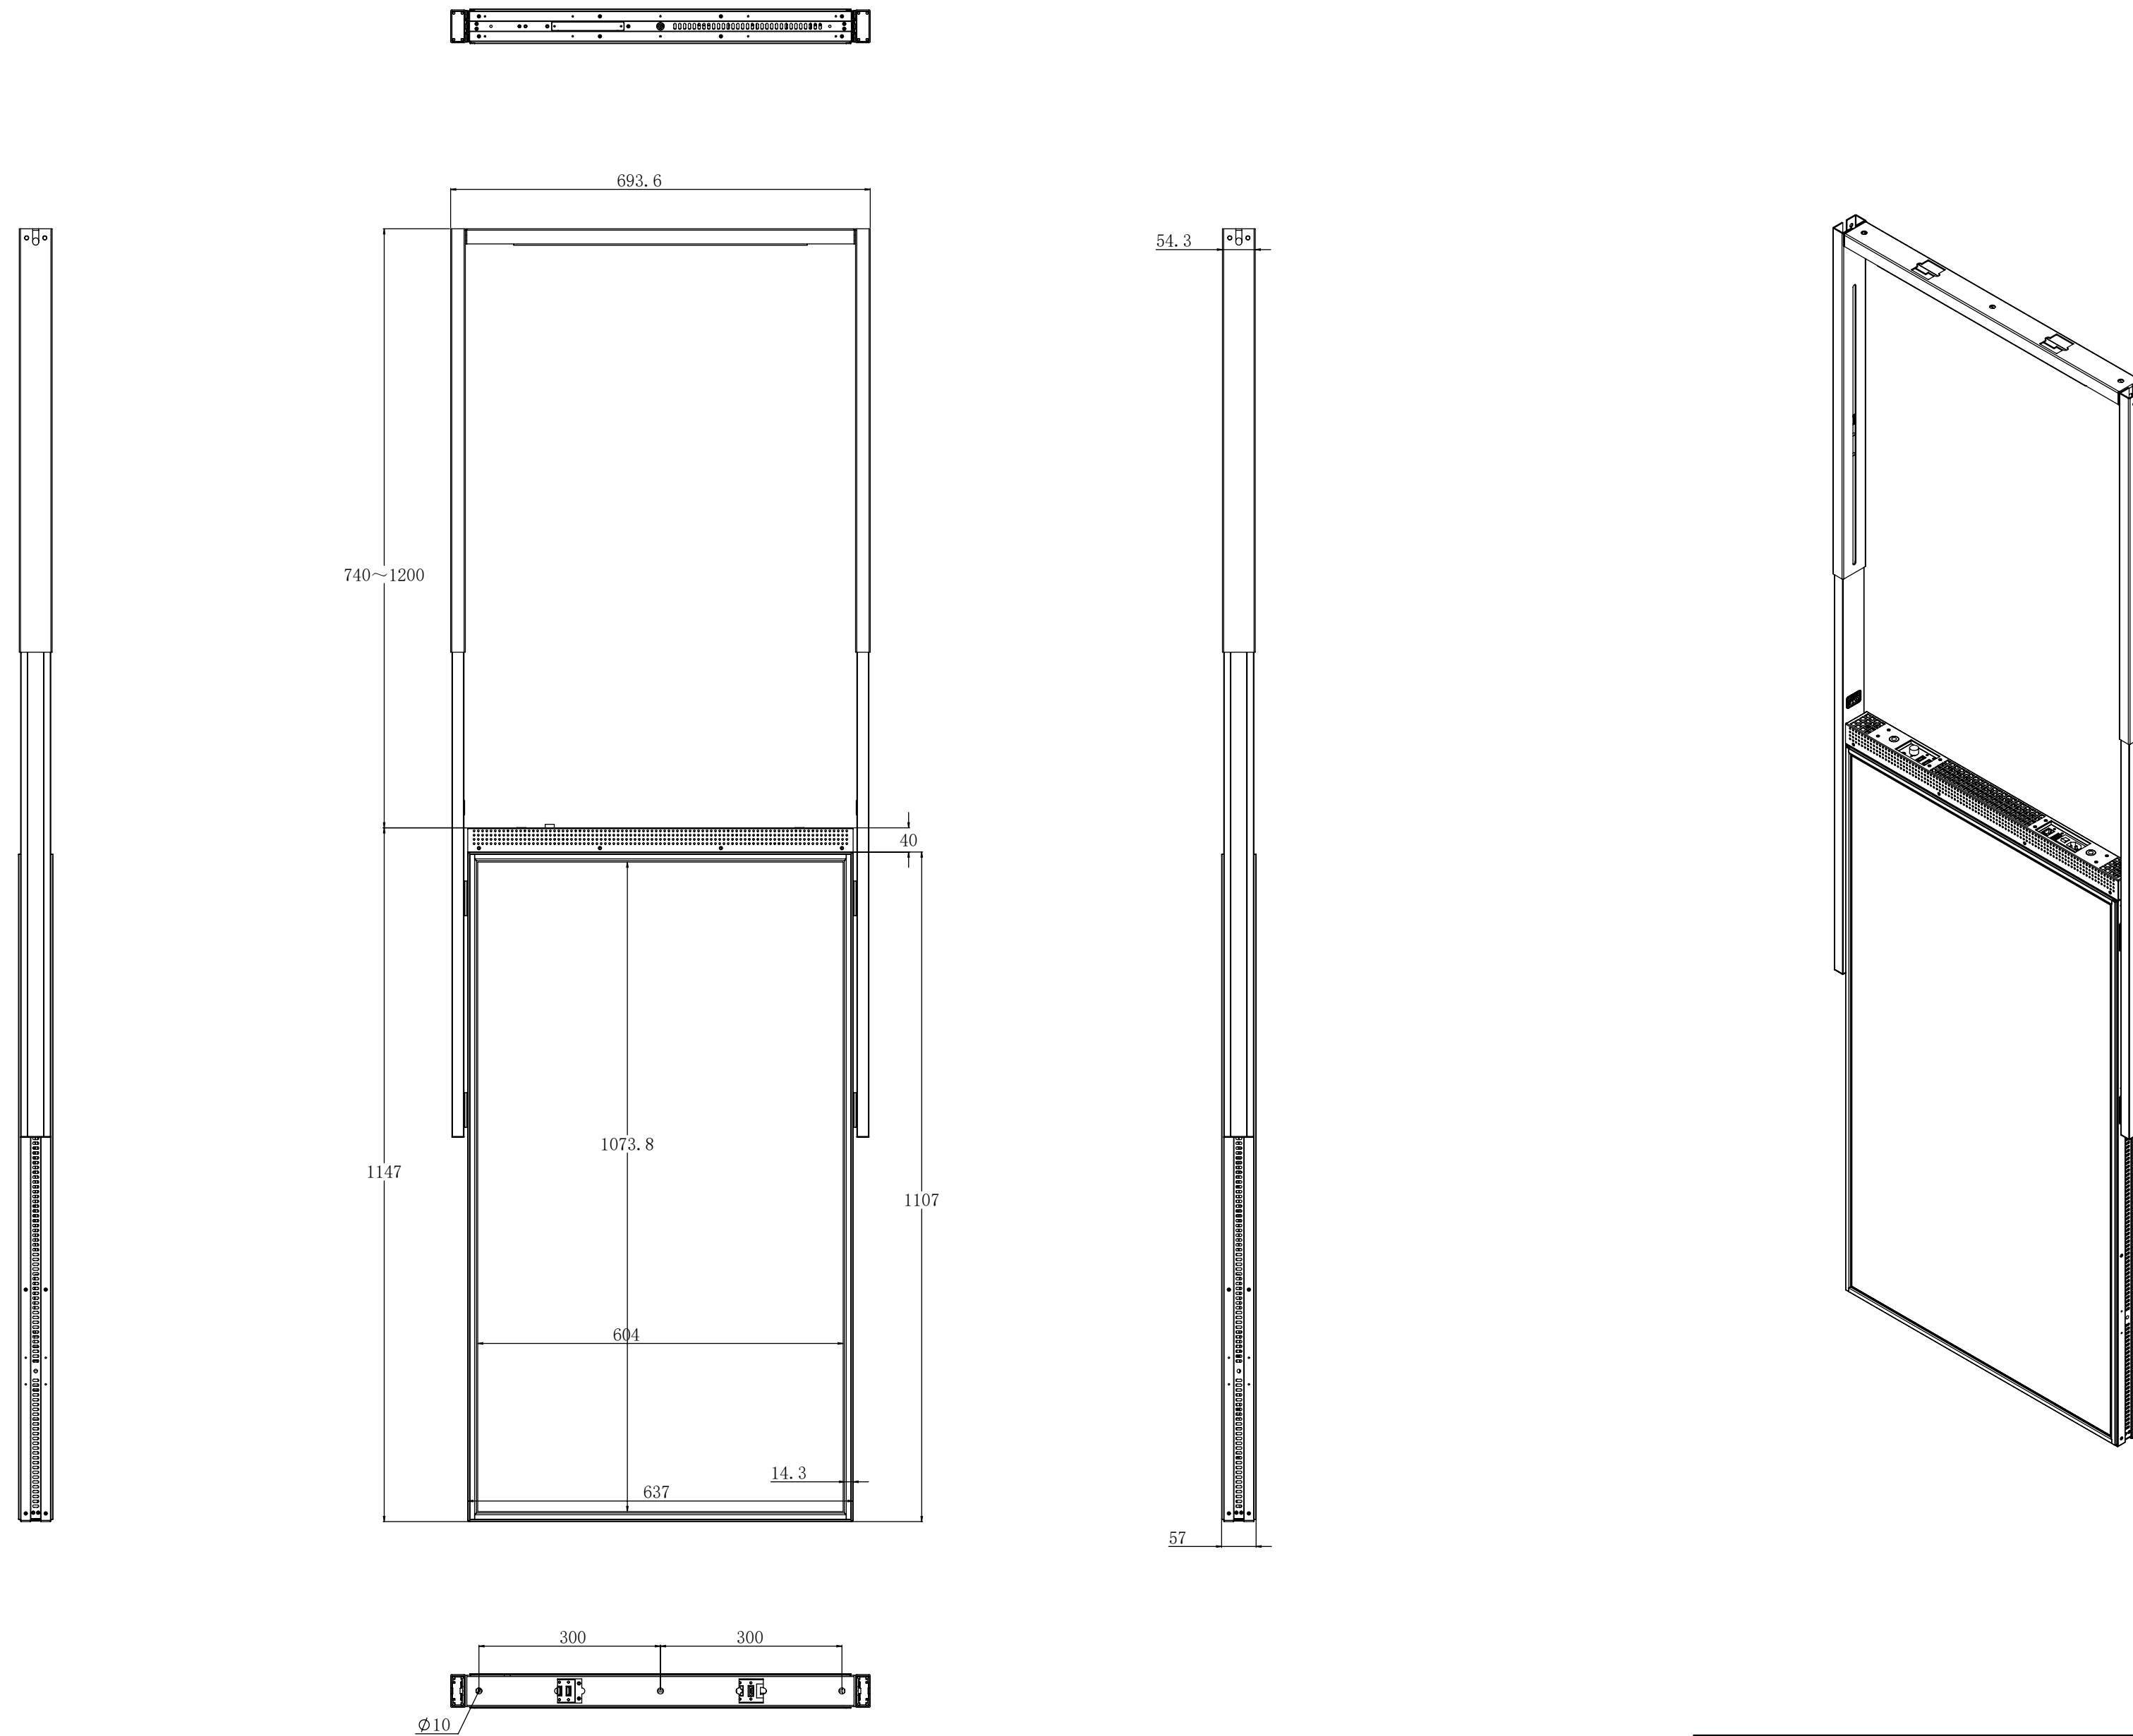

49 Inch Double Sided hanging Display

| | | |
|------------------|---------|---|
| Screenage | | Screenage Technology |
| Types : | Hanging | 49 Inch Double Sided hanging Display |
| Size : | 49" | |
| Model : | 541XH | |