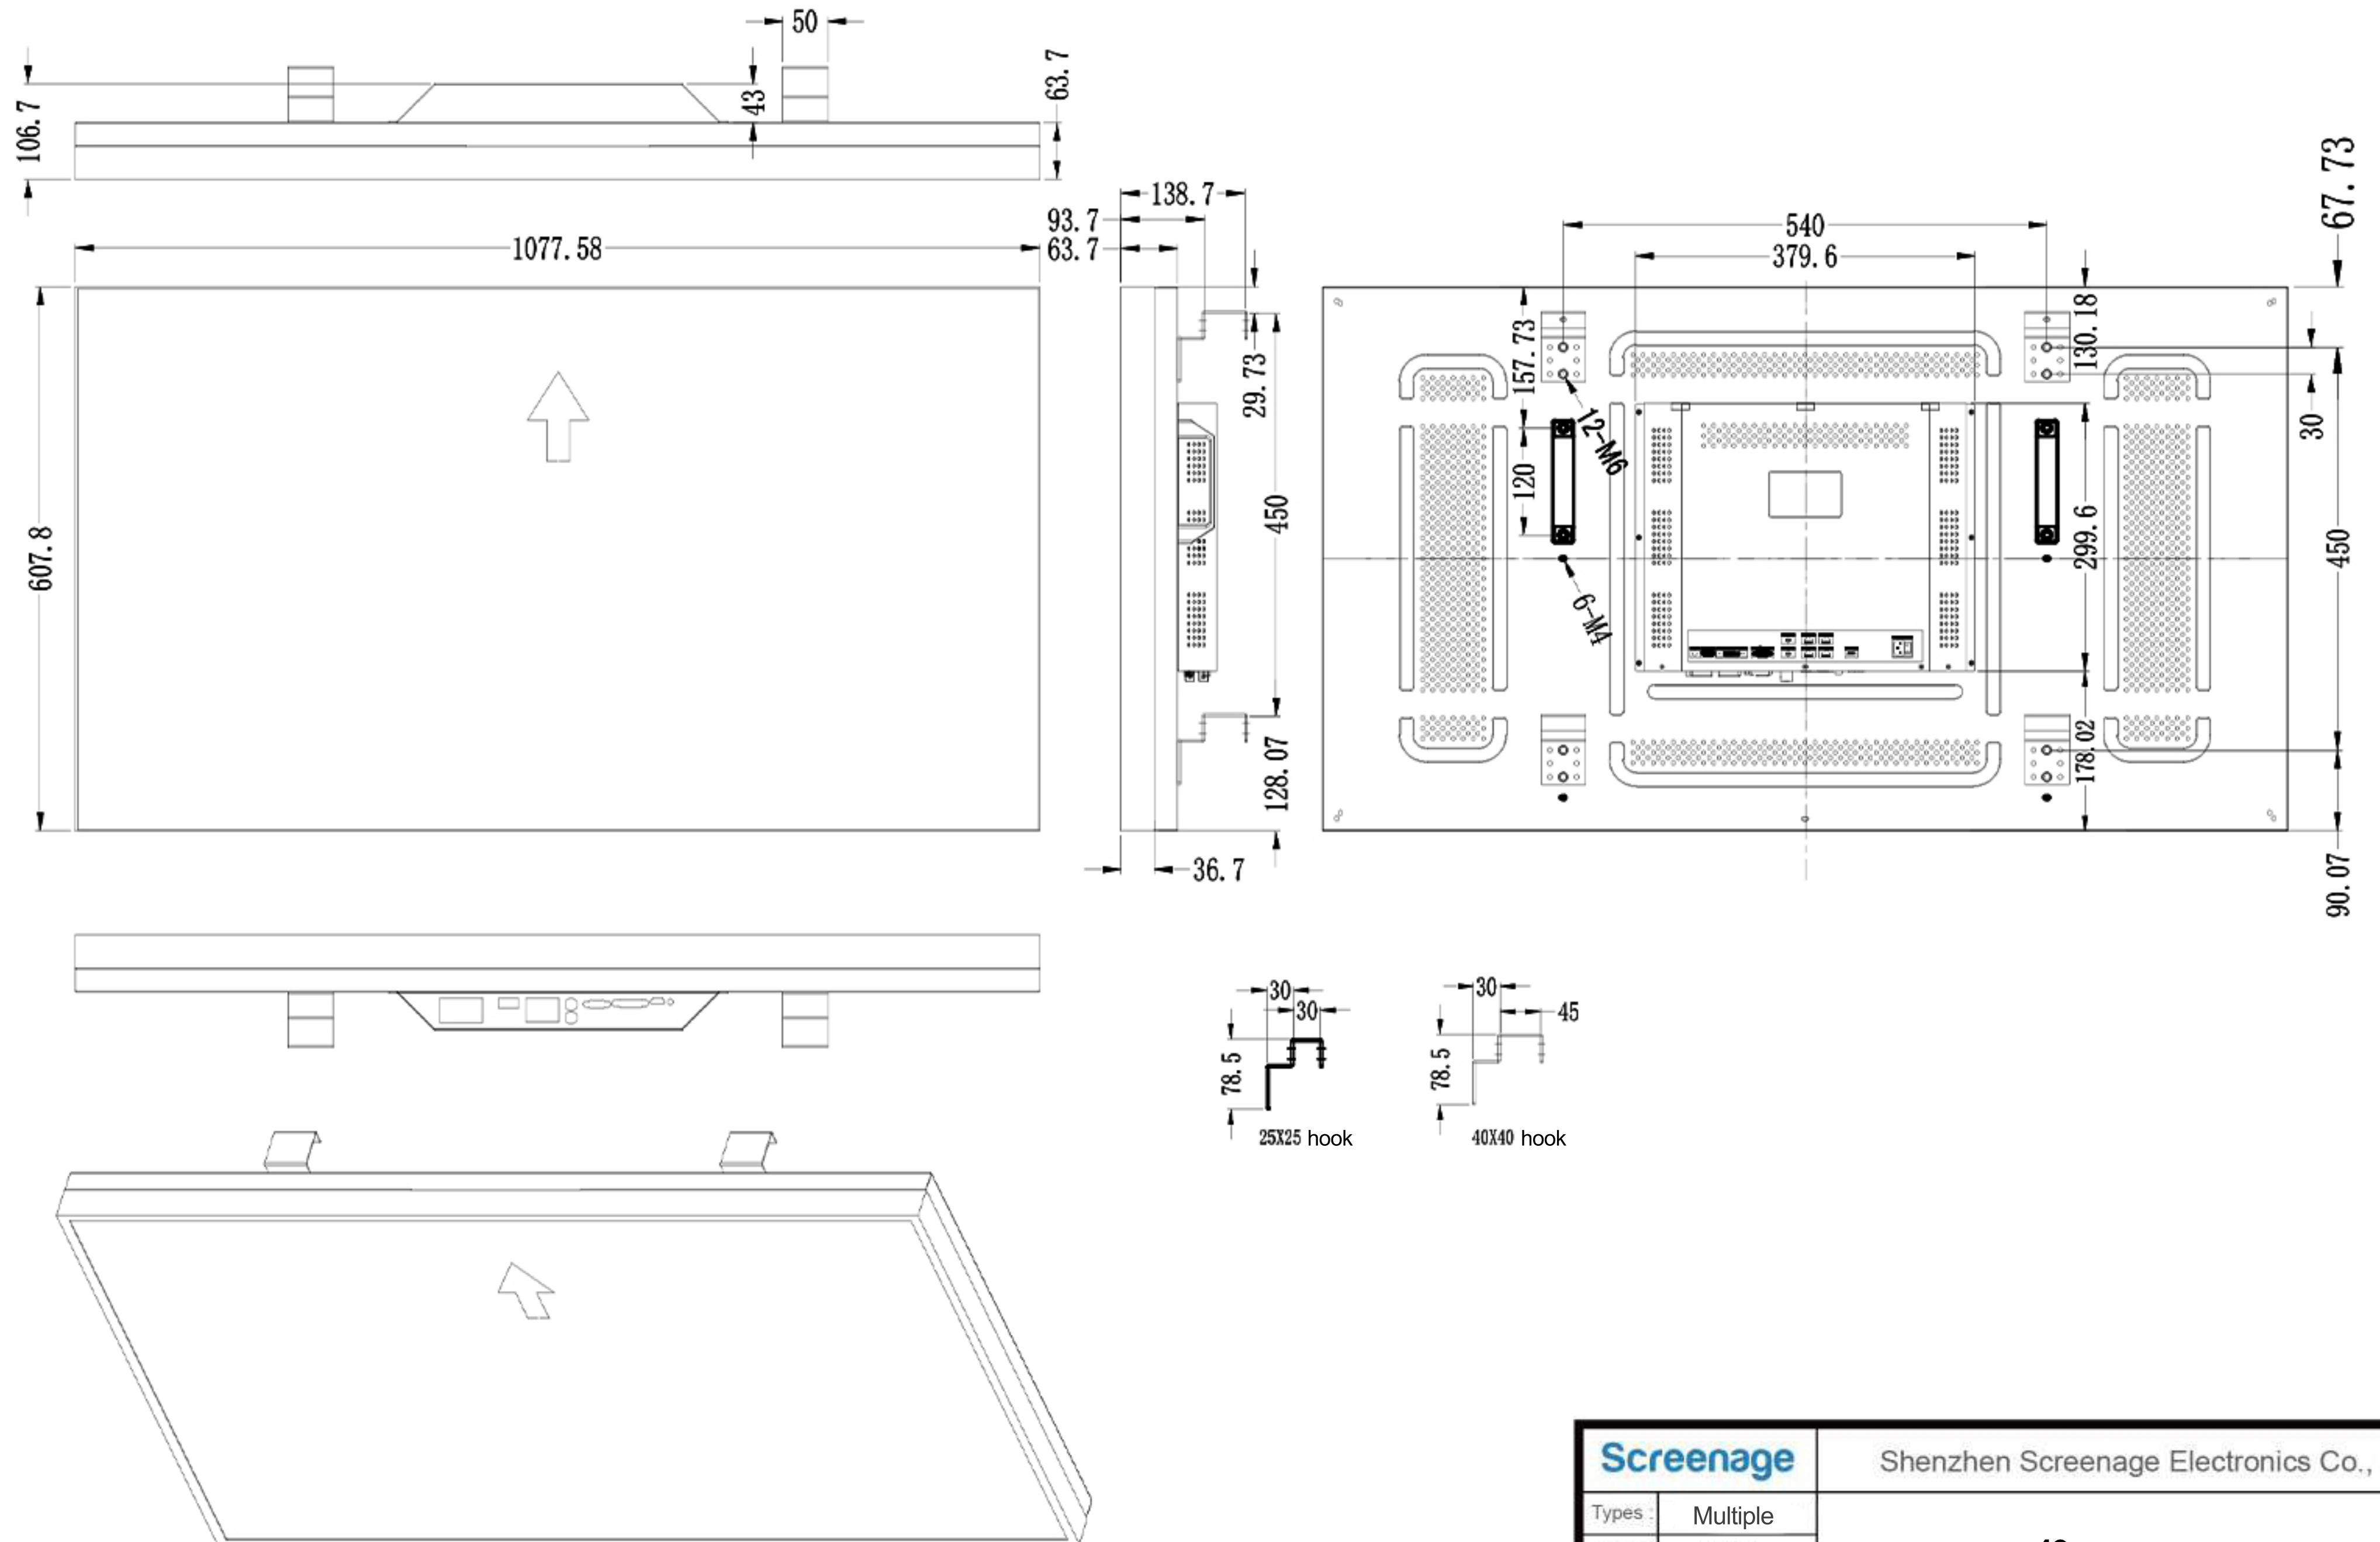

49 inch LCD Video Wall

| | | |
|------------------|------------|--|
| Screenage | | Shenzhen Screenage Electronics Co., Ltd. |
| Types : | Multiple | 49 LCD Video Wall |
| Size : | 49 inch | |
| Model : | Video Wall | |