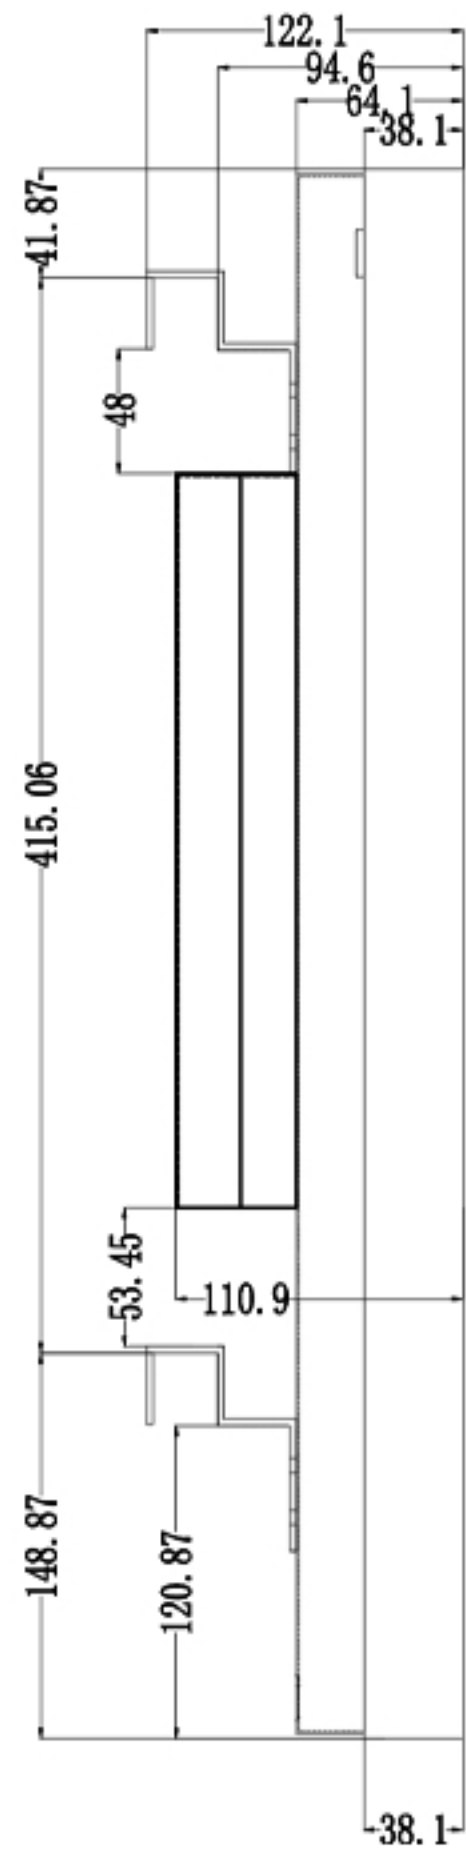

49 inch LCD Video Wall

Screenage		Shenzhen Screenage Electronics Co., Ltd.
Types :	Multiple	49 LCD Video Wall
Size :	49 inch	
Model :	Video Wall	