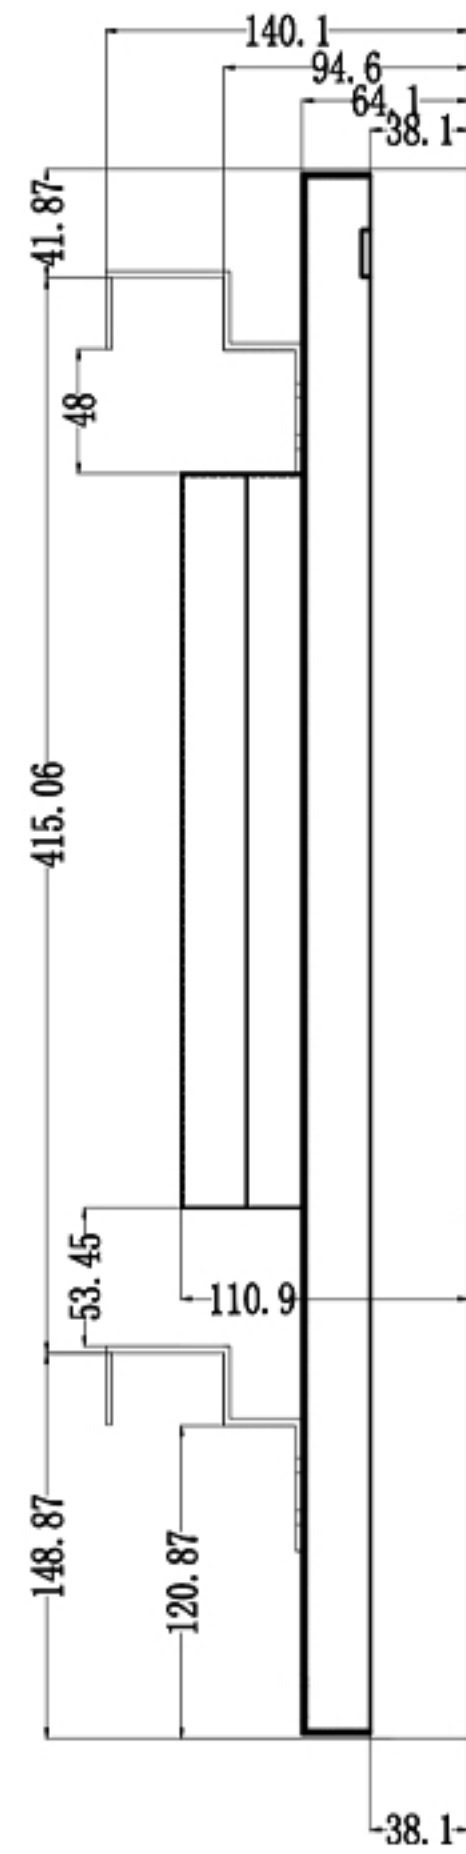

49 inch LCD Video Wall

Screenage		Shenzhen Screenage Electronics Co., Ltd.
Types :	Multiple	49 LCD Video Wall
Size :	49 inch	
Model :	Video Wall	