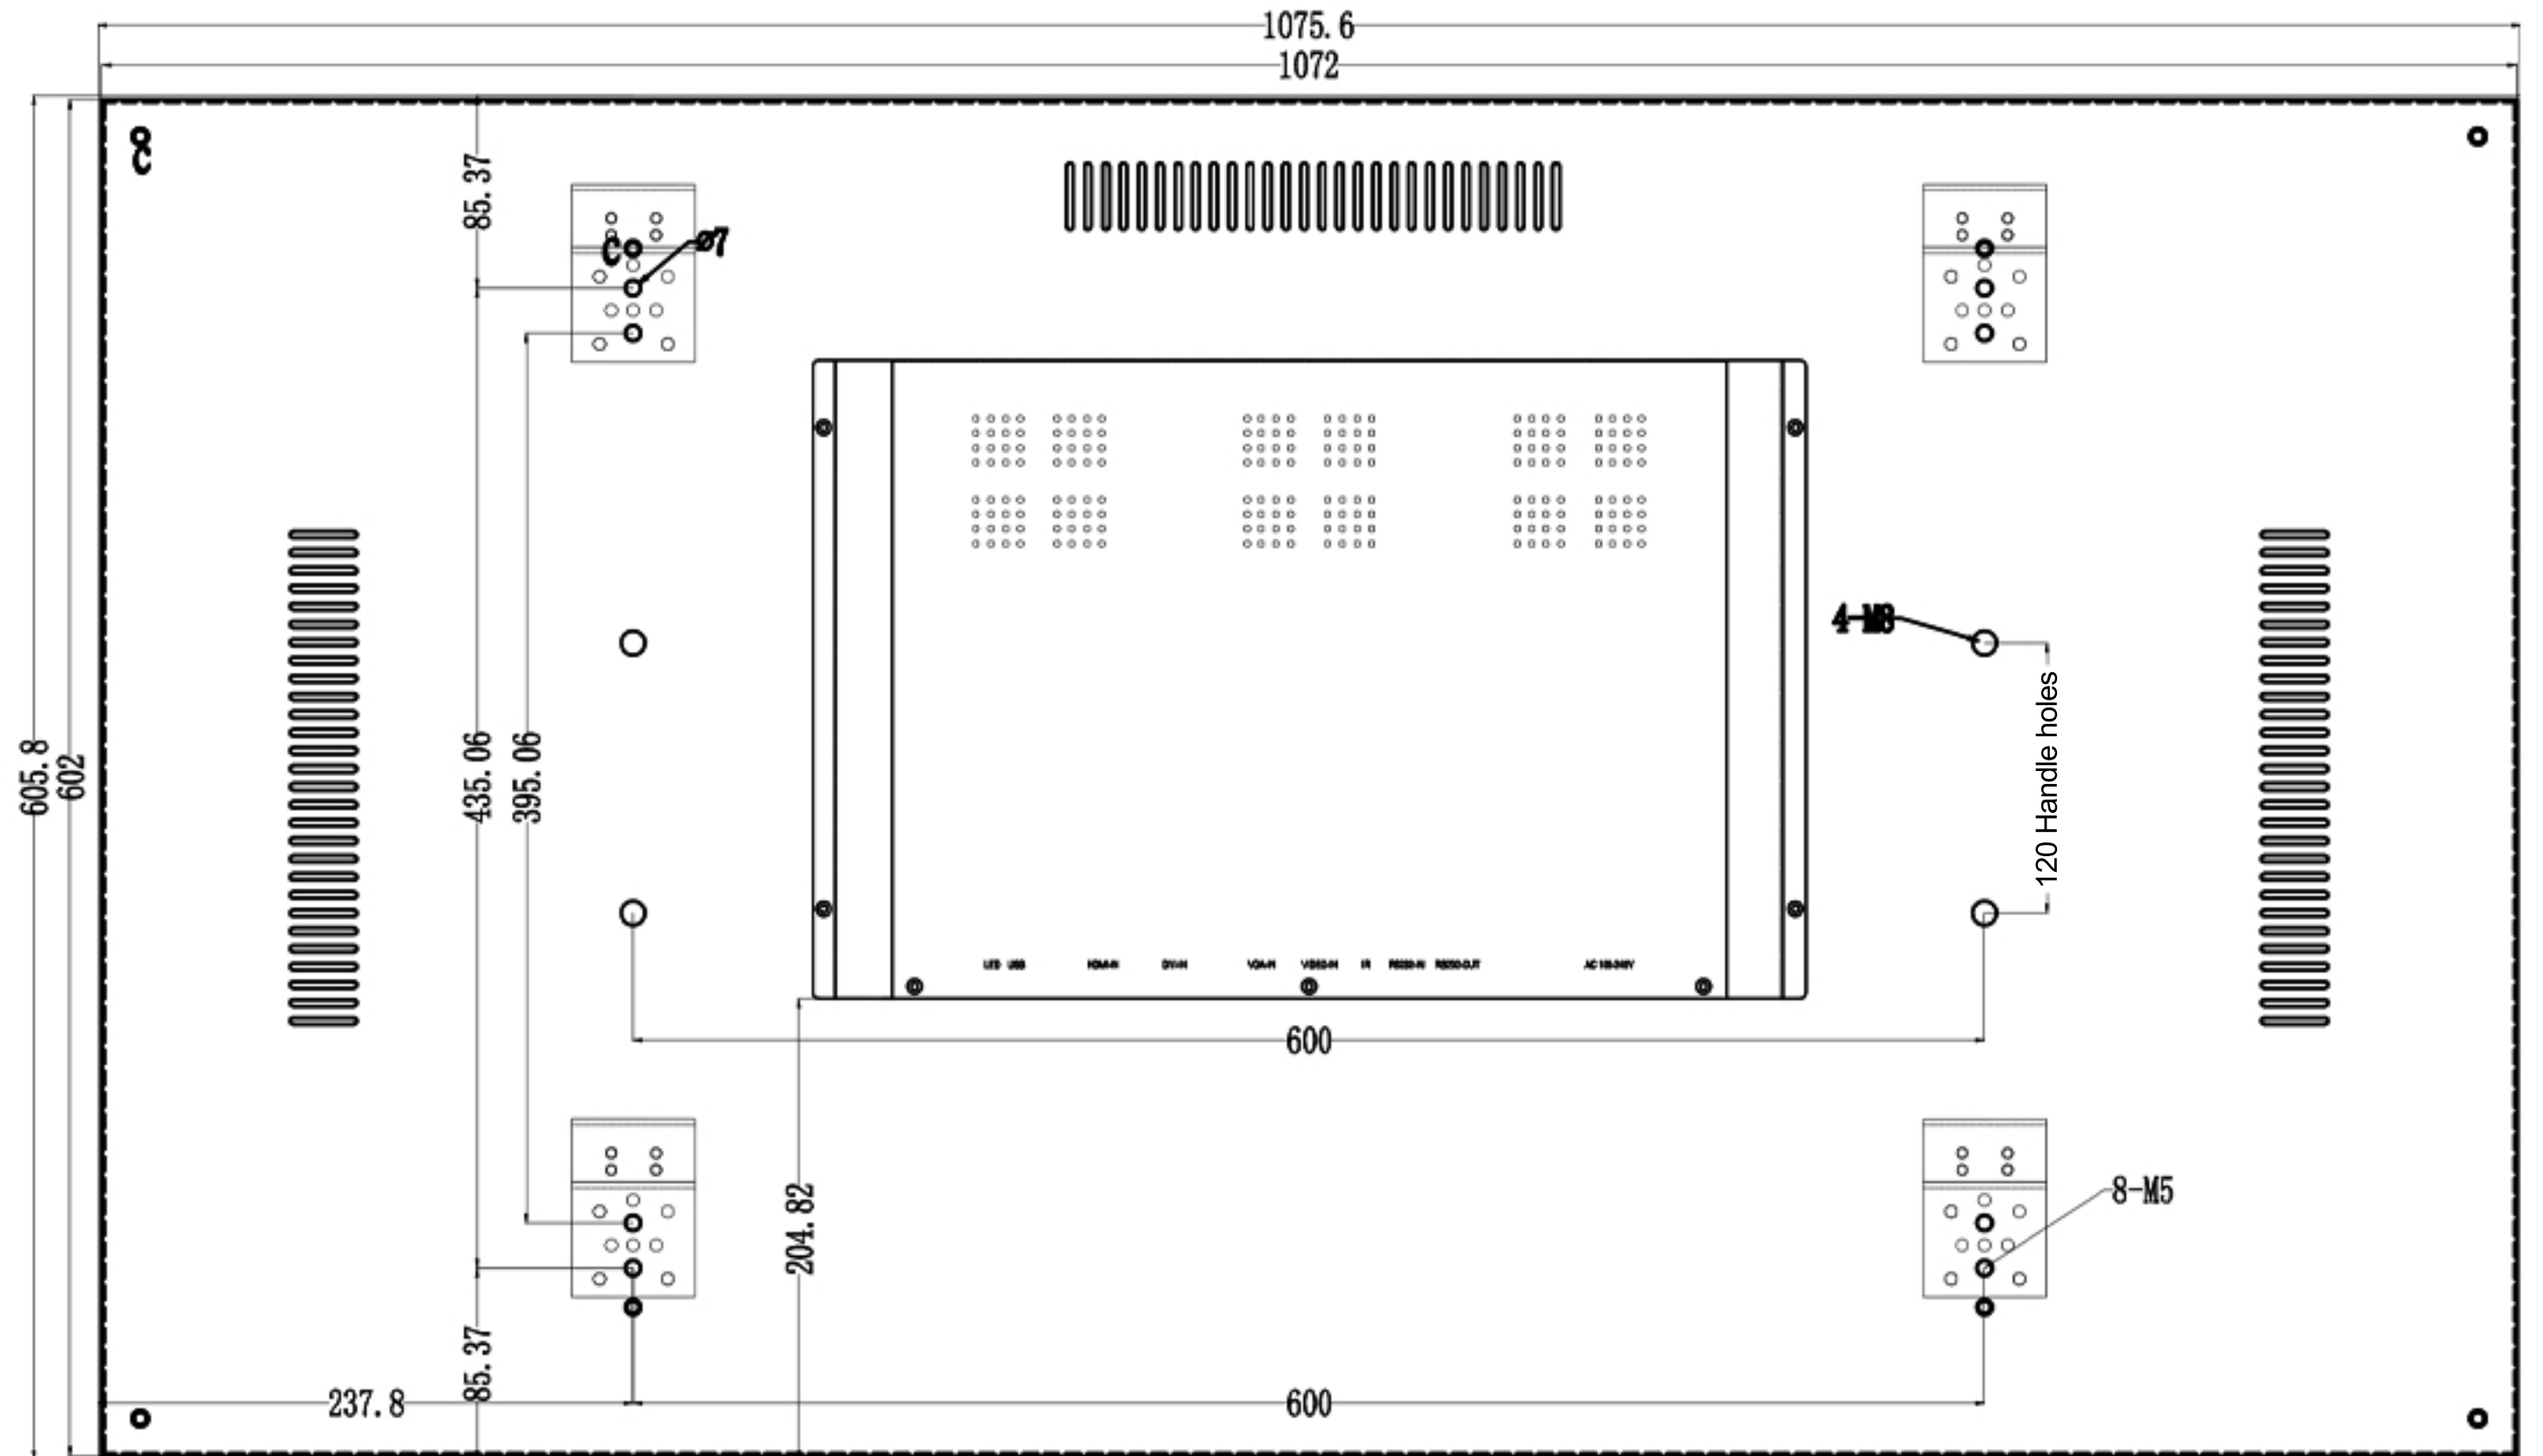

49 inch LCD Video Wall

Screenage		Shenzhen Screenage Electronics Co., Ltd.
Types :	Multiple	49 LCD Video Wall
Size :	49 inch	
Model :	Video Wall	