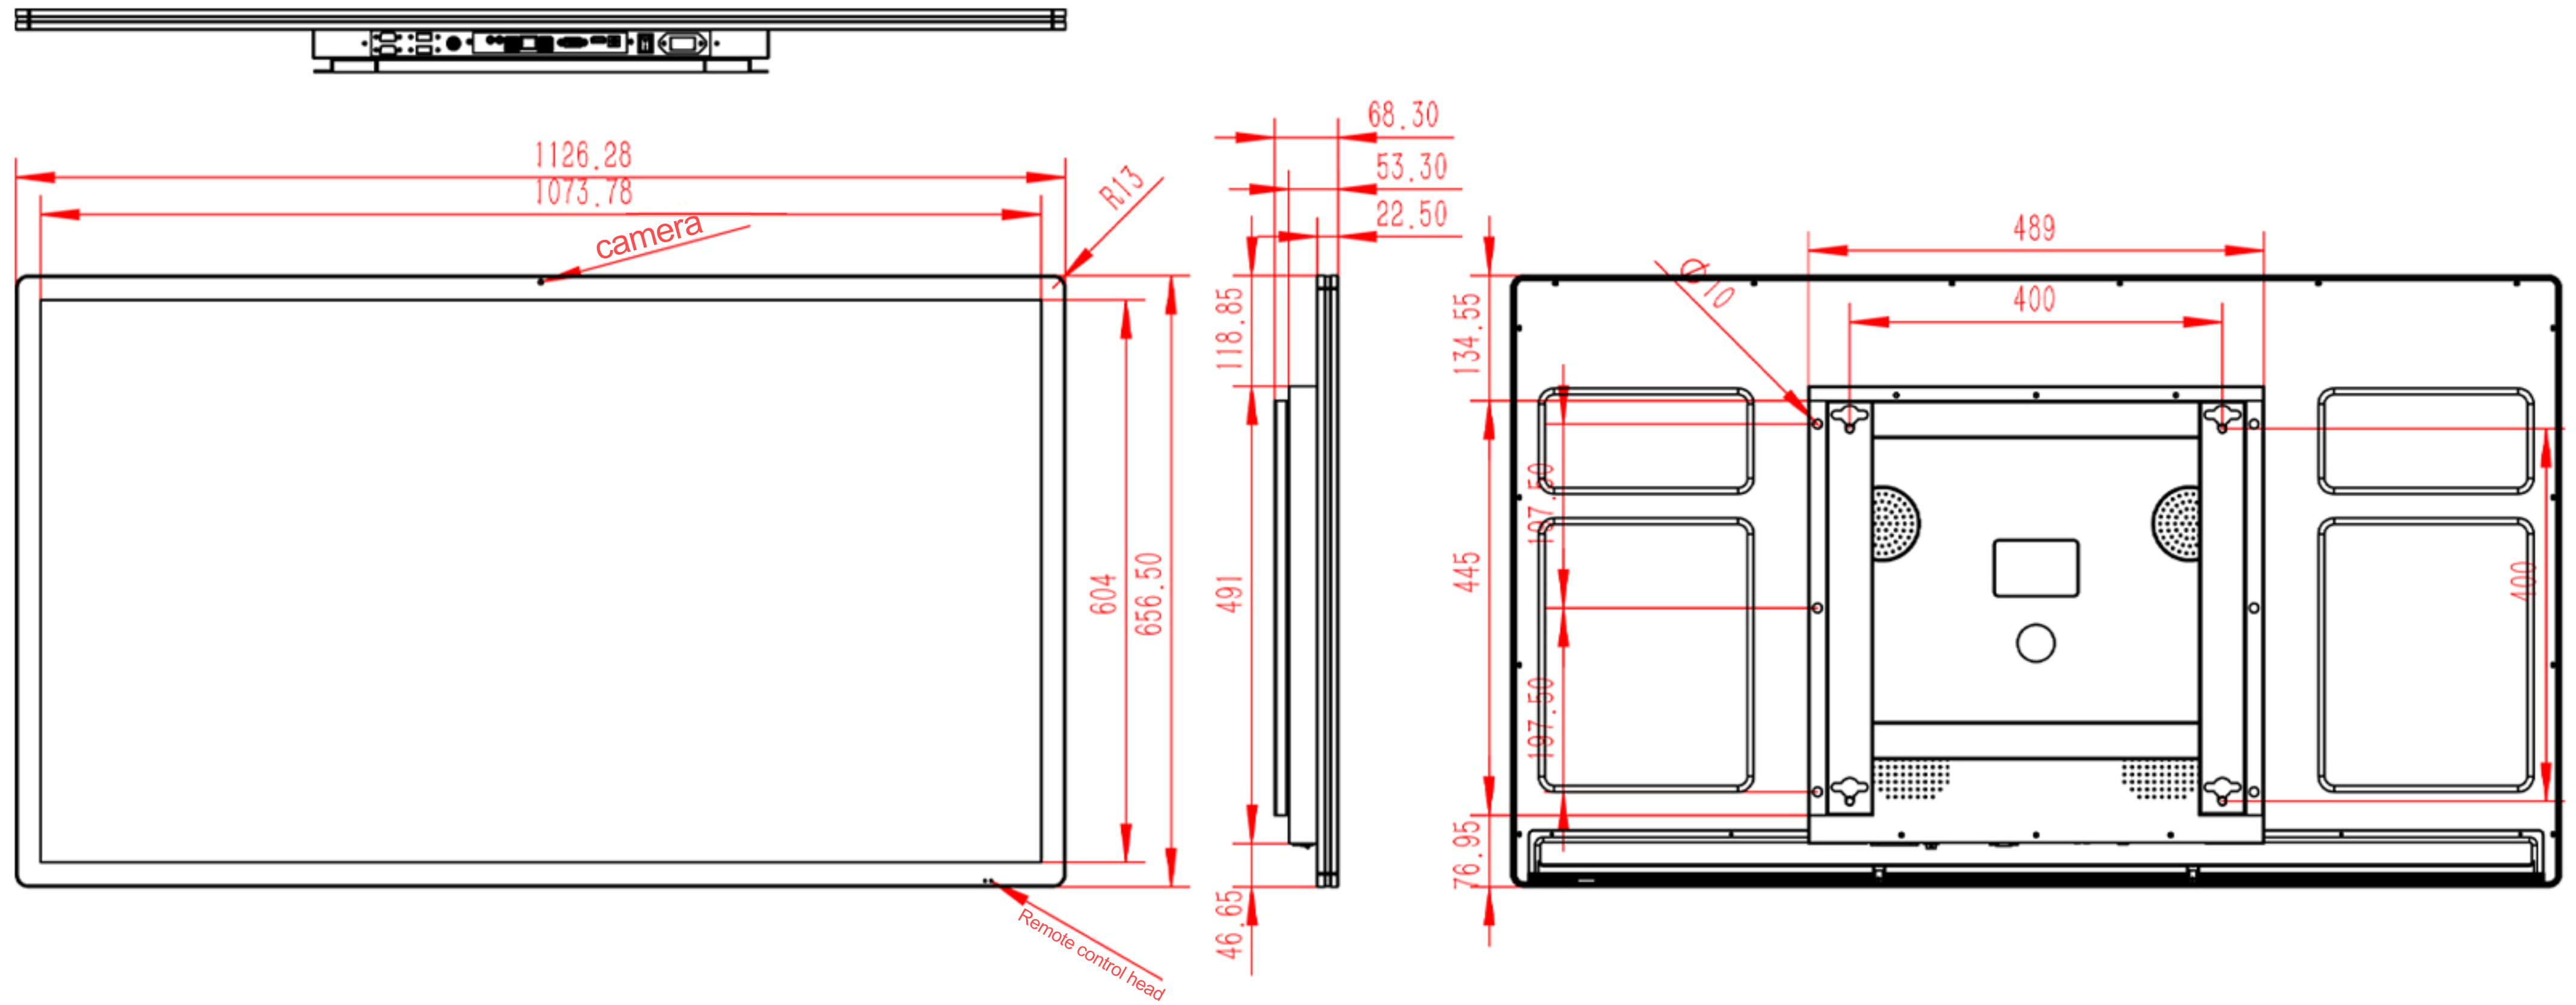

49 inch open Frame Wall Mount Display

Screenage		Shenzhen Screenage Electronics Co., Ltd.
Types :	wall mount	49 inch open Frame Wall Mount Display
Size :	49 inch	
Model :	5210C	