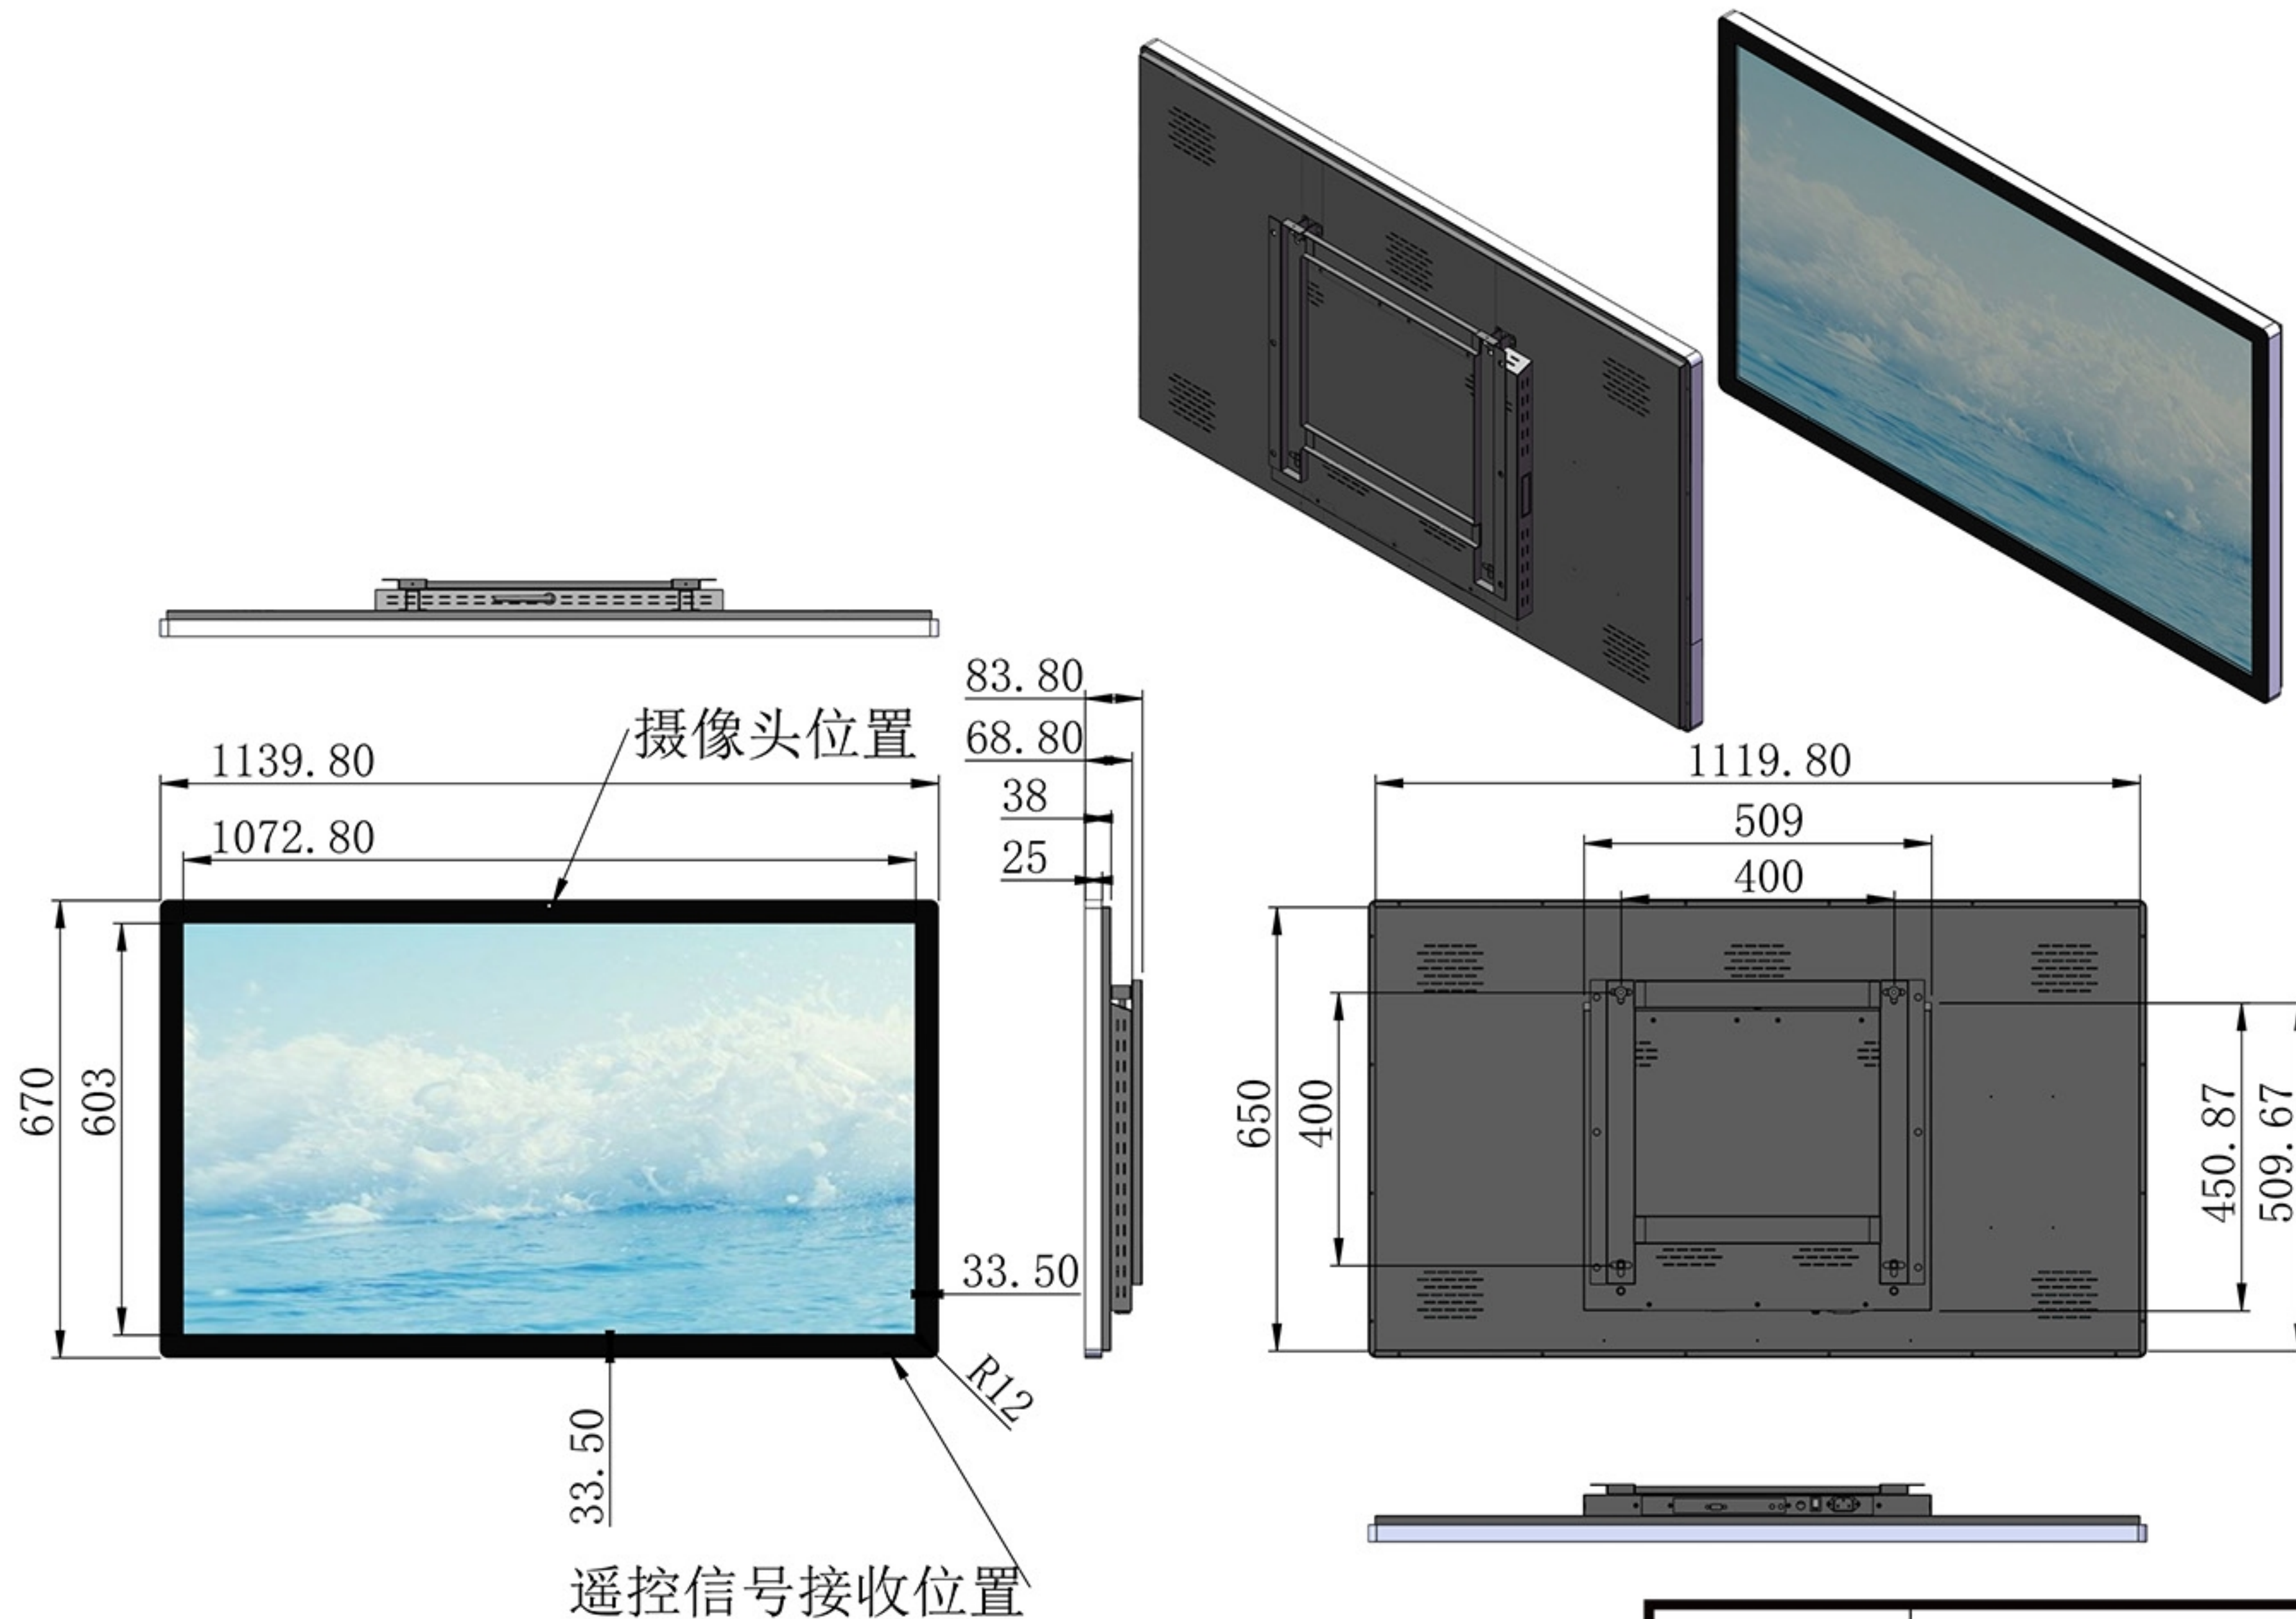

49 Wall mount LCD module series

Screenage		Shenzhen Screenage Electronics Co., Ltd.
Types :	Floor-standing	49 Wall mount LCD module series
Size :	49 inch	
Model :	521	