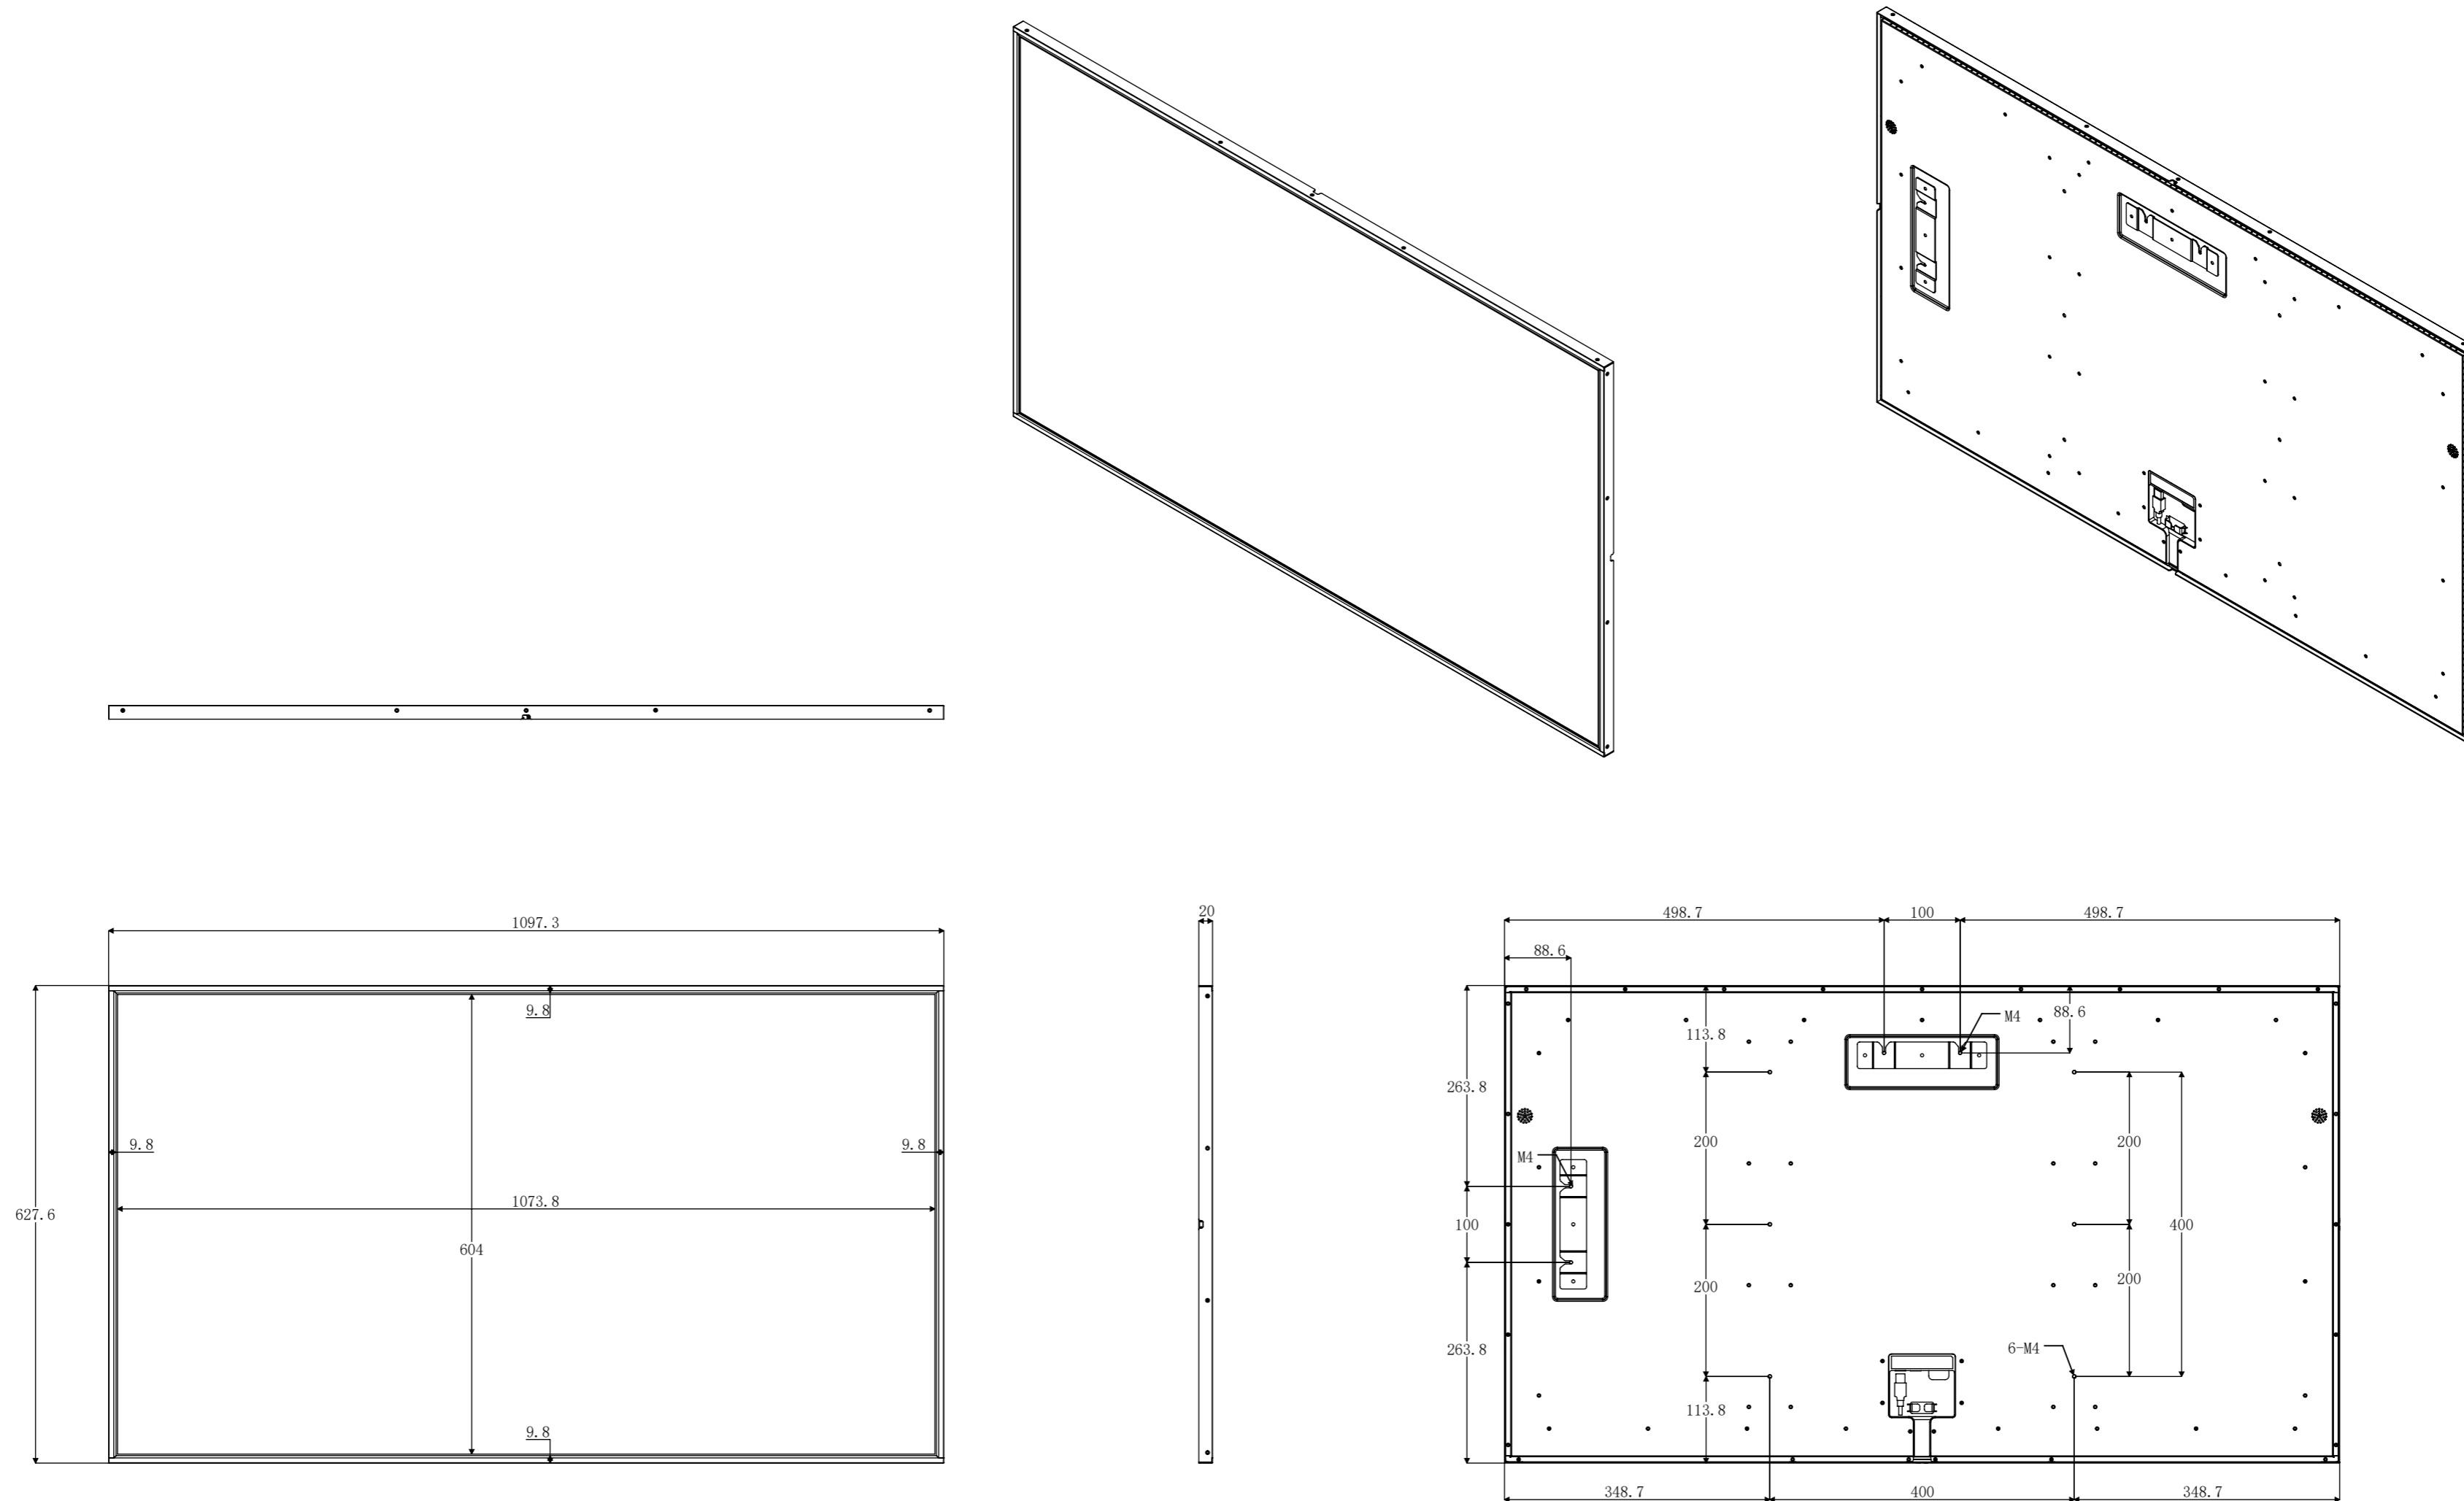

49 Inch Super Slim Commercial Display

Screenage		Shenzhen Screenage Electronics Co.,Ltd.
Types:	wall-mount	49 Inch Super Slim Commercial Display
Size:	49 inch	
Model:	590	