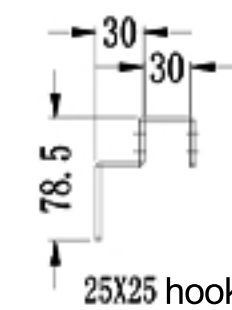

46 inch LCD Video Wall

Screenage		Shenzhen Screenage Electronics Co., Ltd.
Types :	Multiple	46 LCD Video Wall
Size :	46 inch	
Model :	Video Wall	