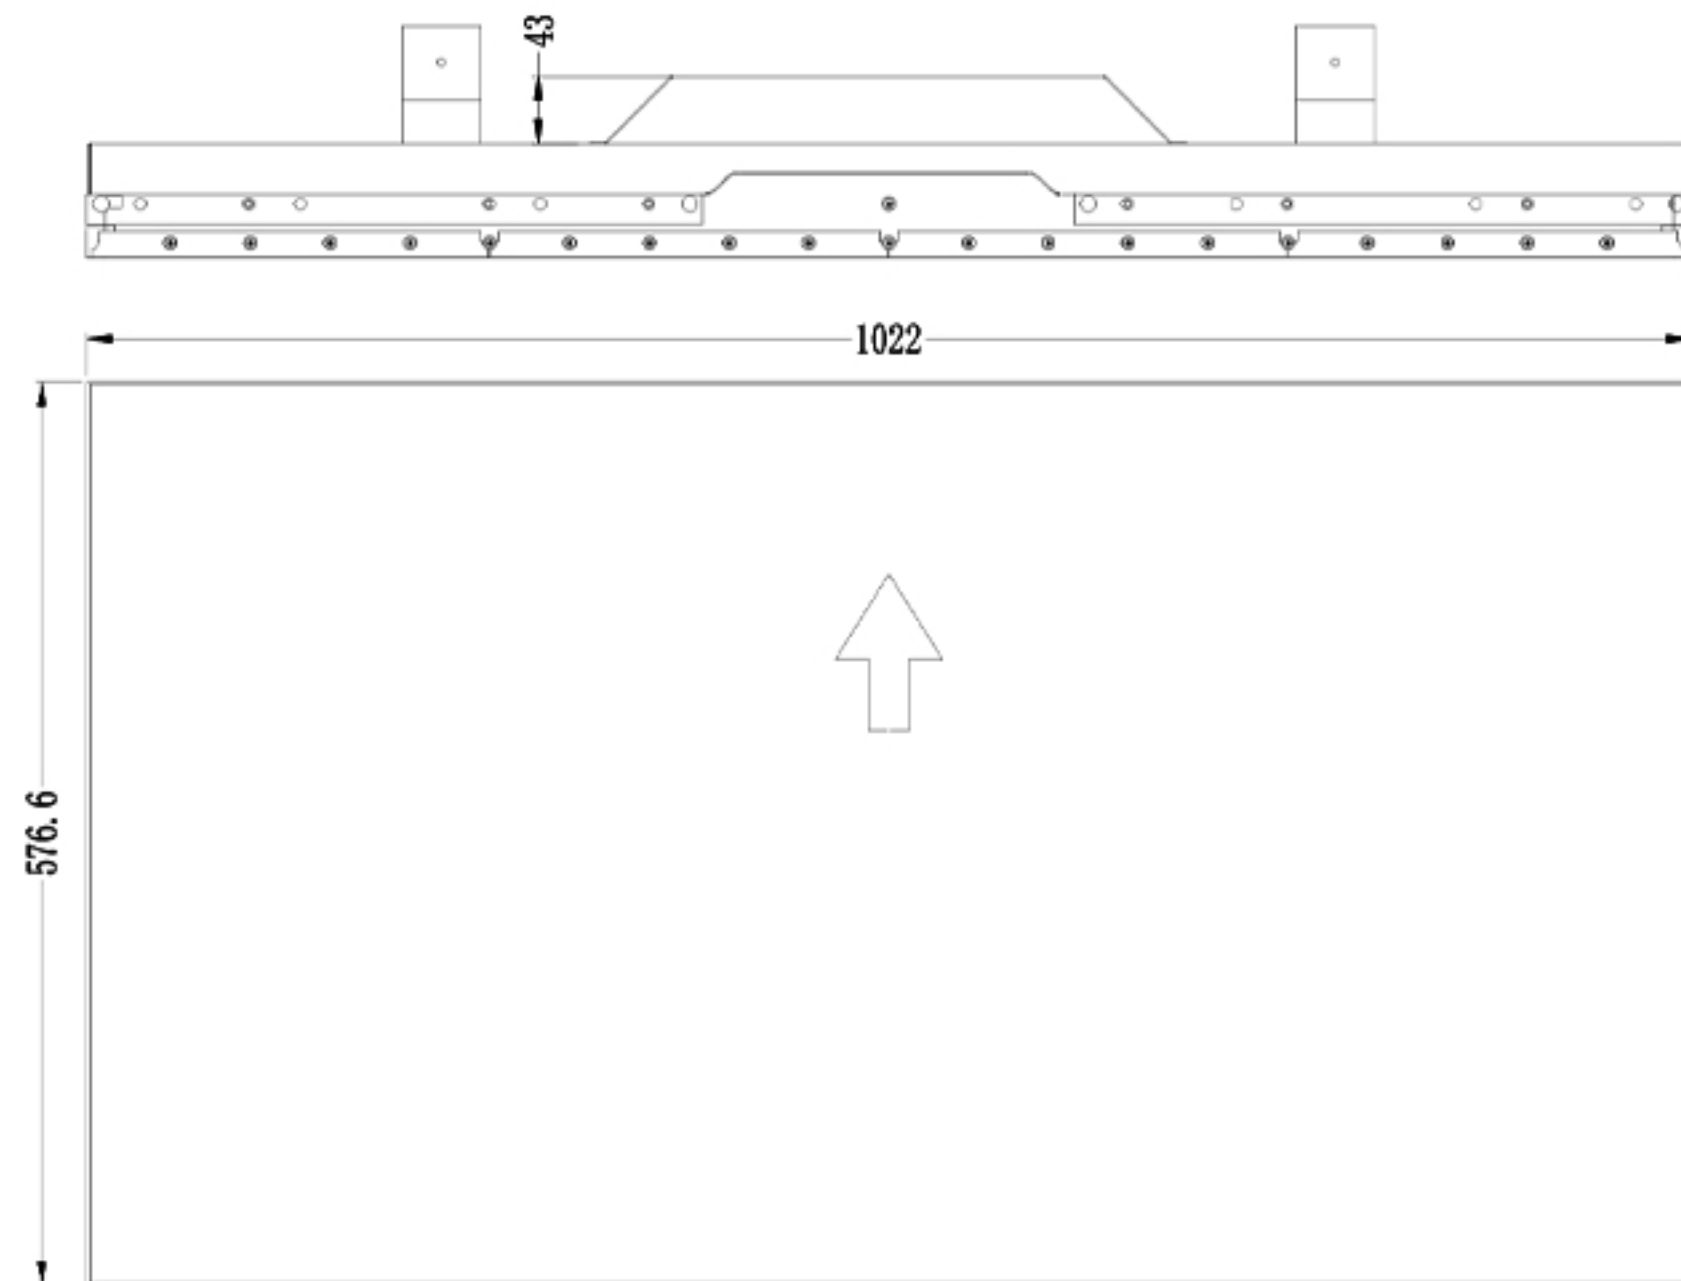

46 inch LCD Video Wall

Screenage		Shenzhen Screenage Electronics Co., Ltd.
Types :	Multiple	46 LCD Video Wall
Size :	46 inch	
Model :	Video Wall	