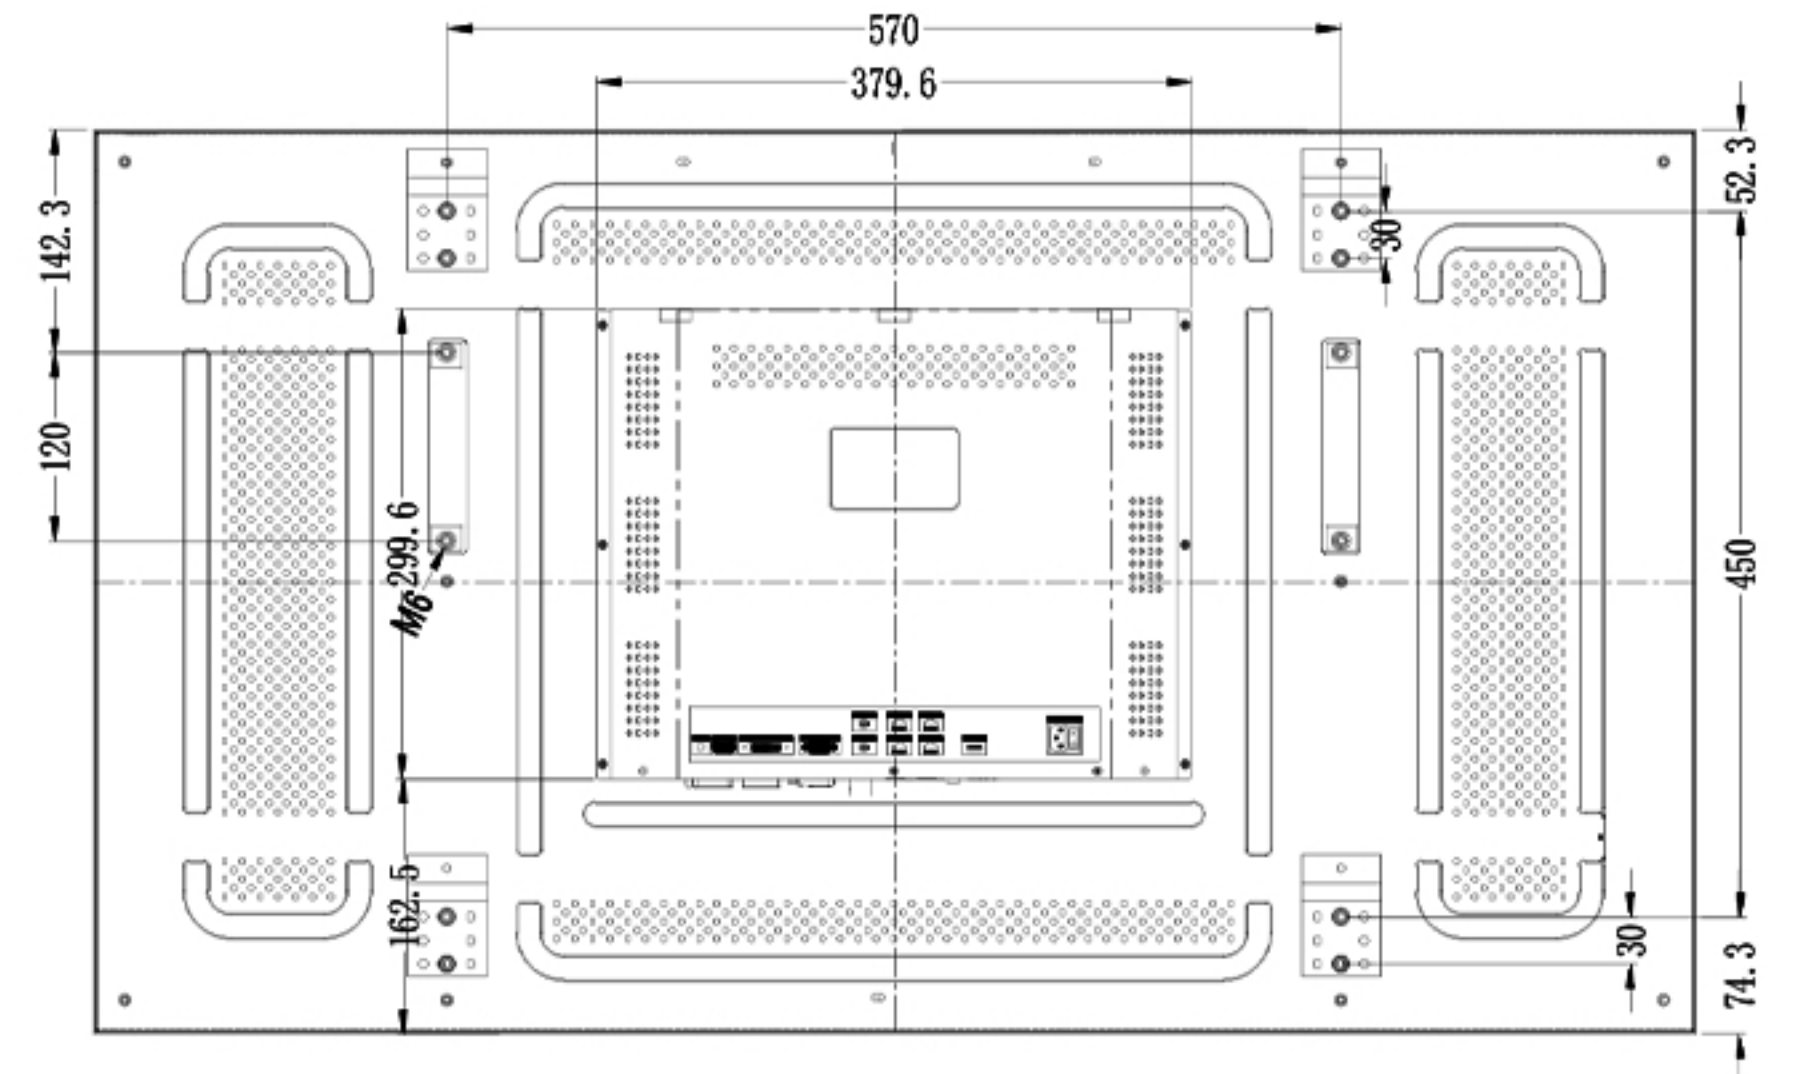

46 inch LCD Video Wall

Screenage		Shenzhen Screenage Electronics Co., Ltd.
Types :	Multiple	46 LCD Video Wall
Size :	46 inch	
Model :	Video Wall	