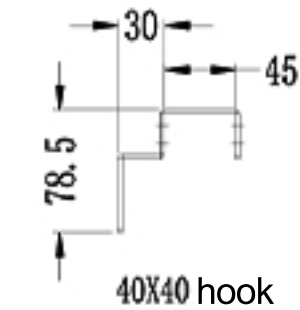

46 inch LCD Video Wall

Screenage		Shenzhen Screenage Electronics Co., Ltd.
Types :	Multiple	46 LCD Video Wall
Size :	46 inch	
Model :	Video Wall	