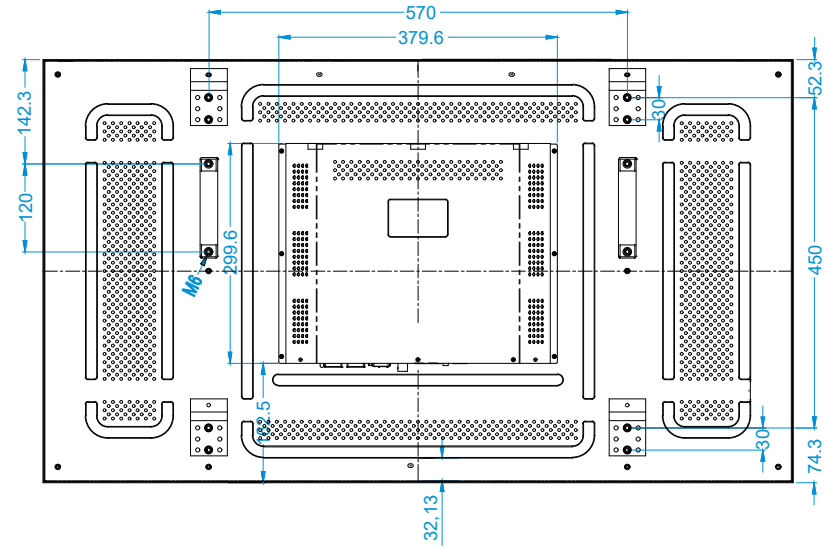

# 46 inch 3.5 seam Wall Displays

|                  |               |  |
|------------------|---------------|--|
| <b>Screenage</b> |               | Shenzhen Screenage Electronics Co., Ltd. |
| Types :          | Samsung       | <b>46 inch 3.5 seam Wall Displays</b>    |
| Size :           | 46"           |  |
| Model :          | Wall Displays |  |