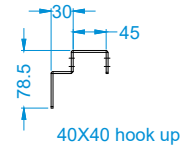

# 46 inch 3.5 seam Wall Displays

|                  |               |  |
|------------------|---------------|--|
| <b>Screenage</b> |               | Shenzhen Screenage Electronics Co., Ltd. |
| Types :          | Samsung       | <b>46 inch 3.5 seam Wall Displays</b>    |
| Size :           | 46"           |  |
| Model :          | Wall Displays |  |