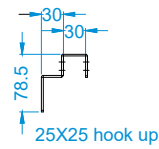

# 46 inch 3.5 seam Wall Displays

|                  |               |  |
|------------------|---------------|--|
| <b>Screenage</b> |               | Shenzhen Screenage Electronics Co., Ltd. |
| Types :          | Samsung       | <b>46 inch 3.5 seam Wall Displays</b>    |
| Size :           | 46"           |  |
| Model :          | Wall Displays |  |