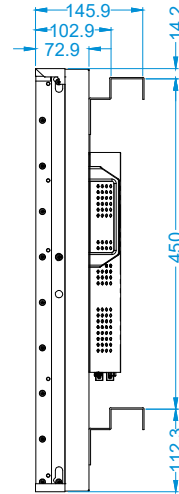

# 46 inch 3.5 seam Wall Displays

|                  |               |  |
|------------------|---------------|--|
| <b>Screenage</b> |               | Shenzhen Screenage Electronics Co., Ltd. |
| Types :          | Samsung       | <b>46 inch 3.5 seam Wall Displays</b>    |
| Size :           | 46"           |  |
| Model :          | Wall Displays |  |