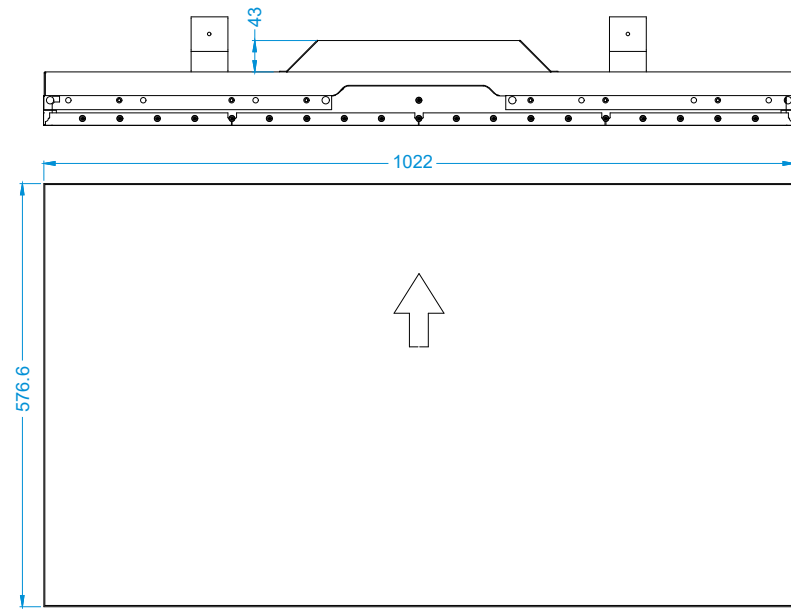

# 46 inch 3.5 seam Wall Displays

|                  |               |  |
|------------------|---------------|--|
| <b>Screenage</b> |               | Shenzhen Screenage Electronics Co., Ltd. |
| Types :          | Samsung       | <b>46 inch 3.5 seam Wall Displays</b>    |
| Size :           | 46"           |  |
| Model :          | Wall Displays |  |