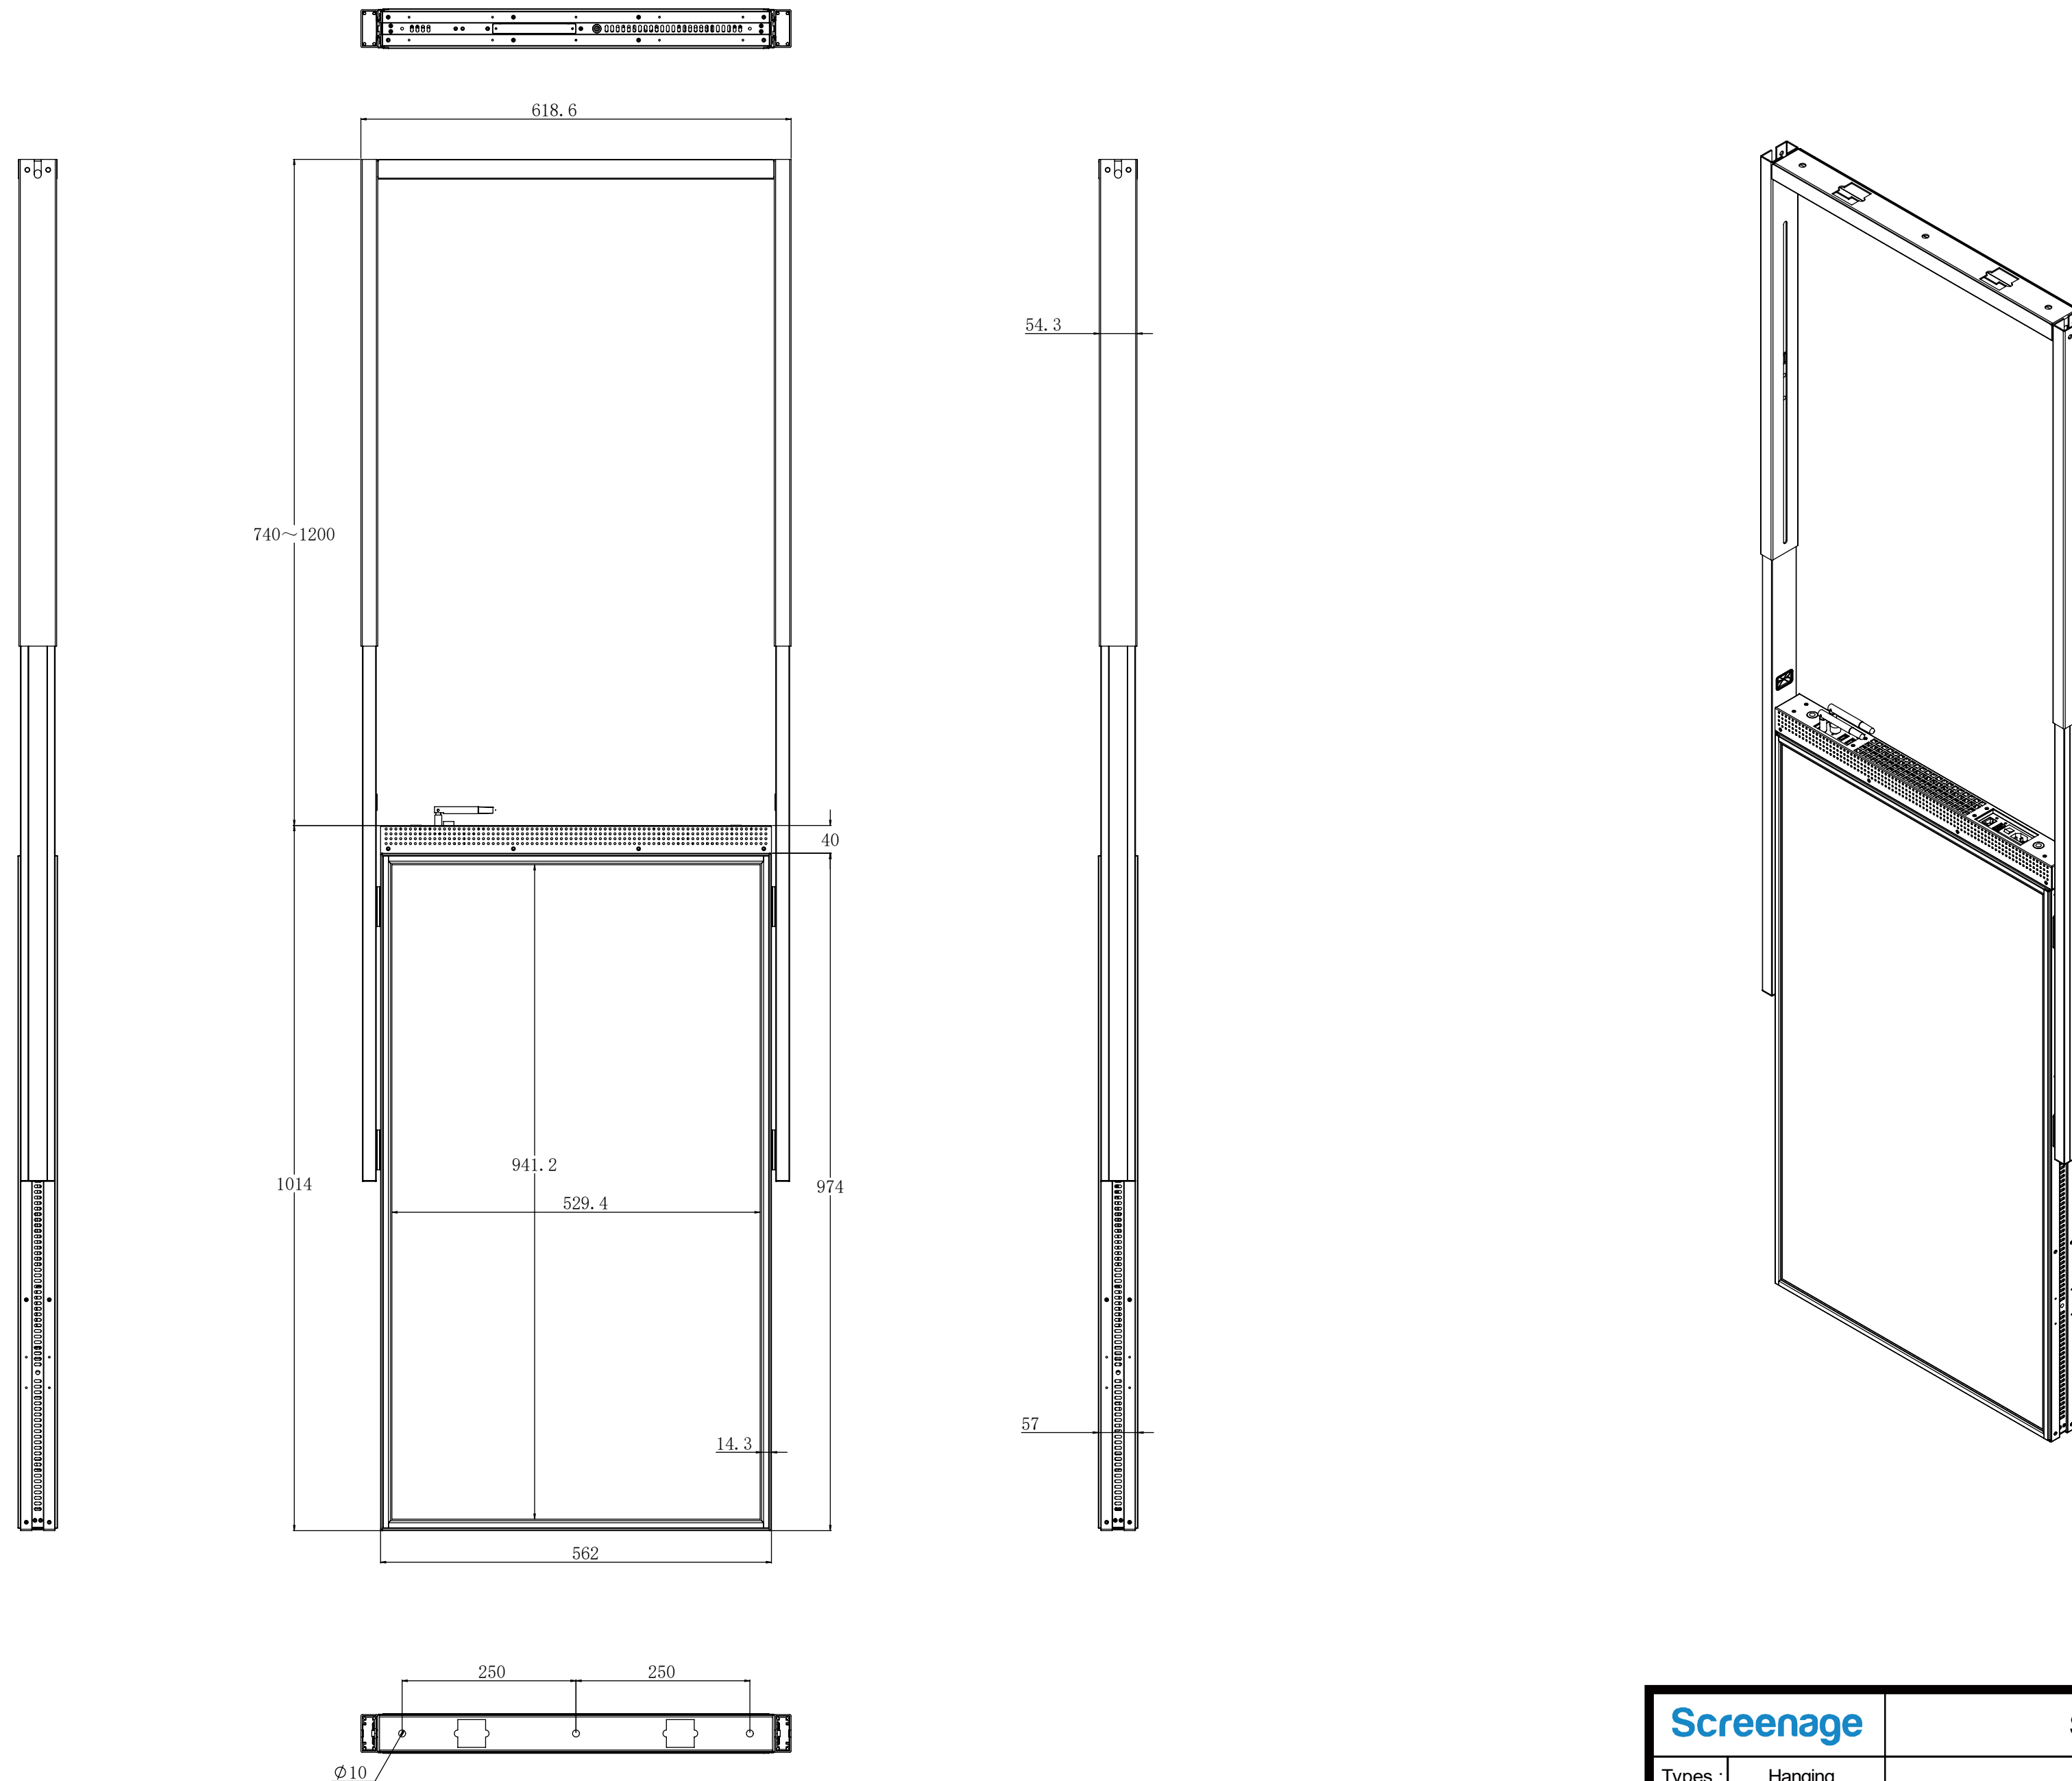

# 43 Inch Double Sided hanging Display

<b>Screenage</b>		Screenage Technology
Types :	Hanging	<b>43 Inch Double Sided hanging Display</b>
Size :	43"	
Model :	541XH	