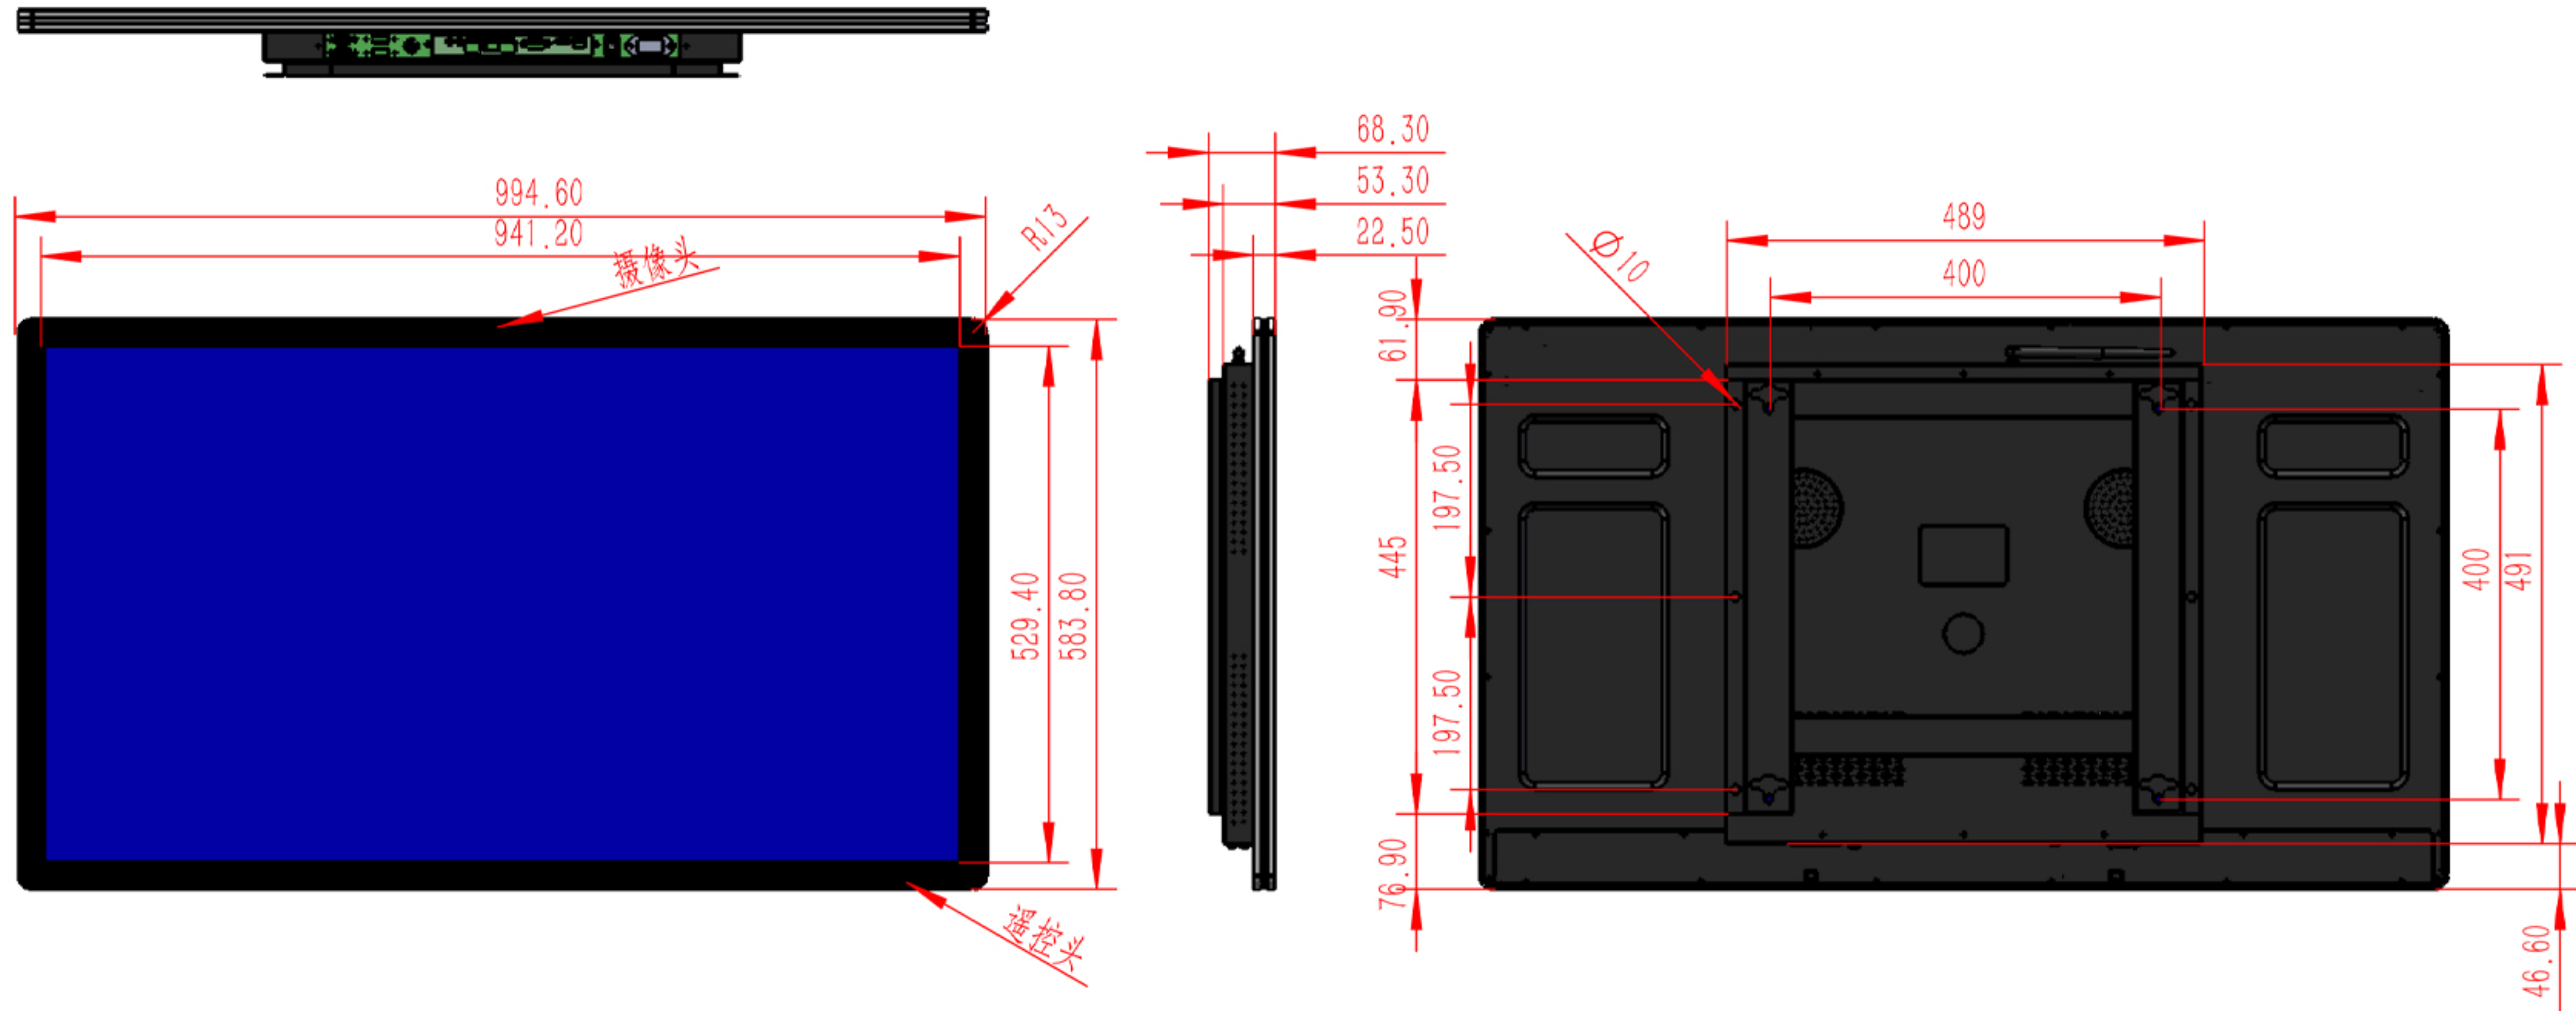

43 inch open Frame Wall Mount Display

Screenage		Shenzhen Screenage Electronics Co., Ltd.
Types :	wall mount	43 inch open Frame Wall Mount Display
Size :	43 inch	
Model :	5210C	