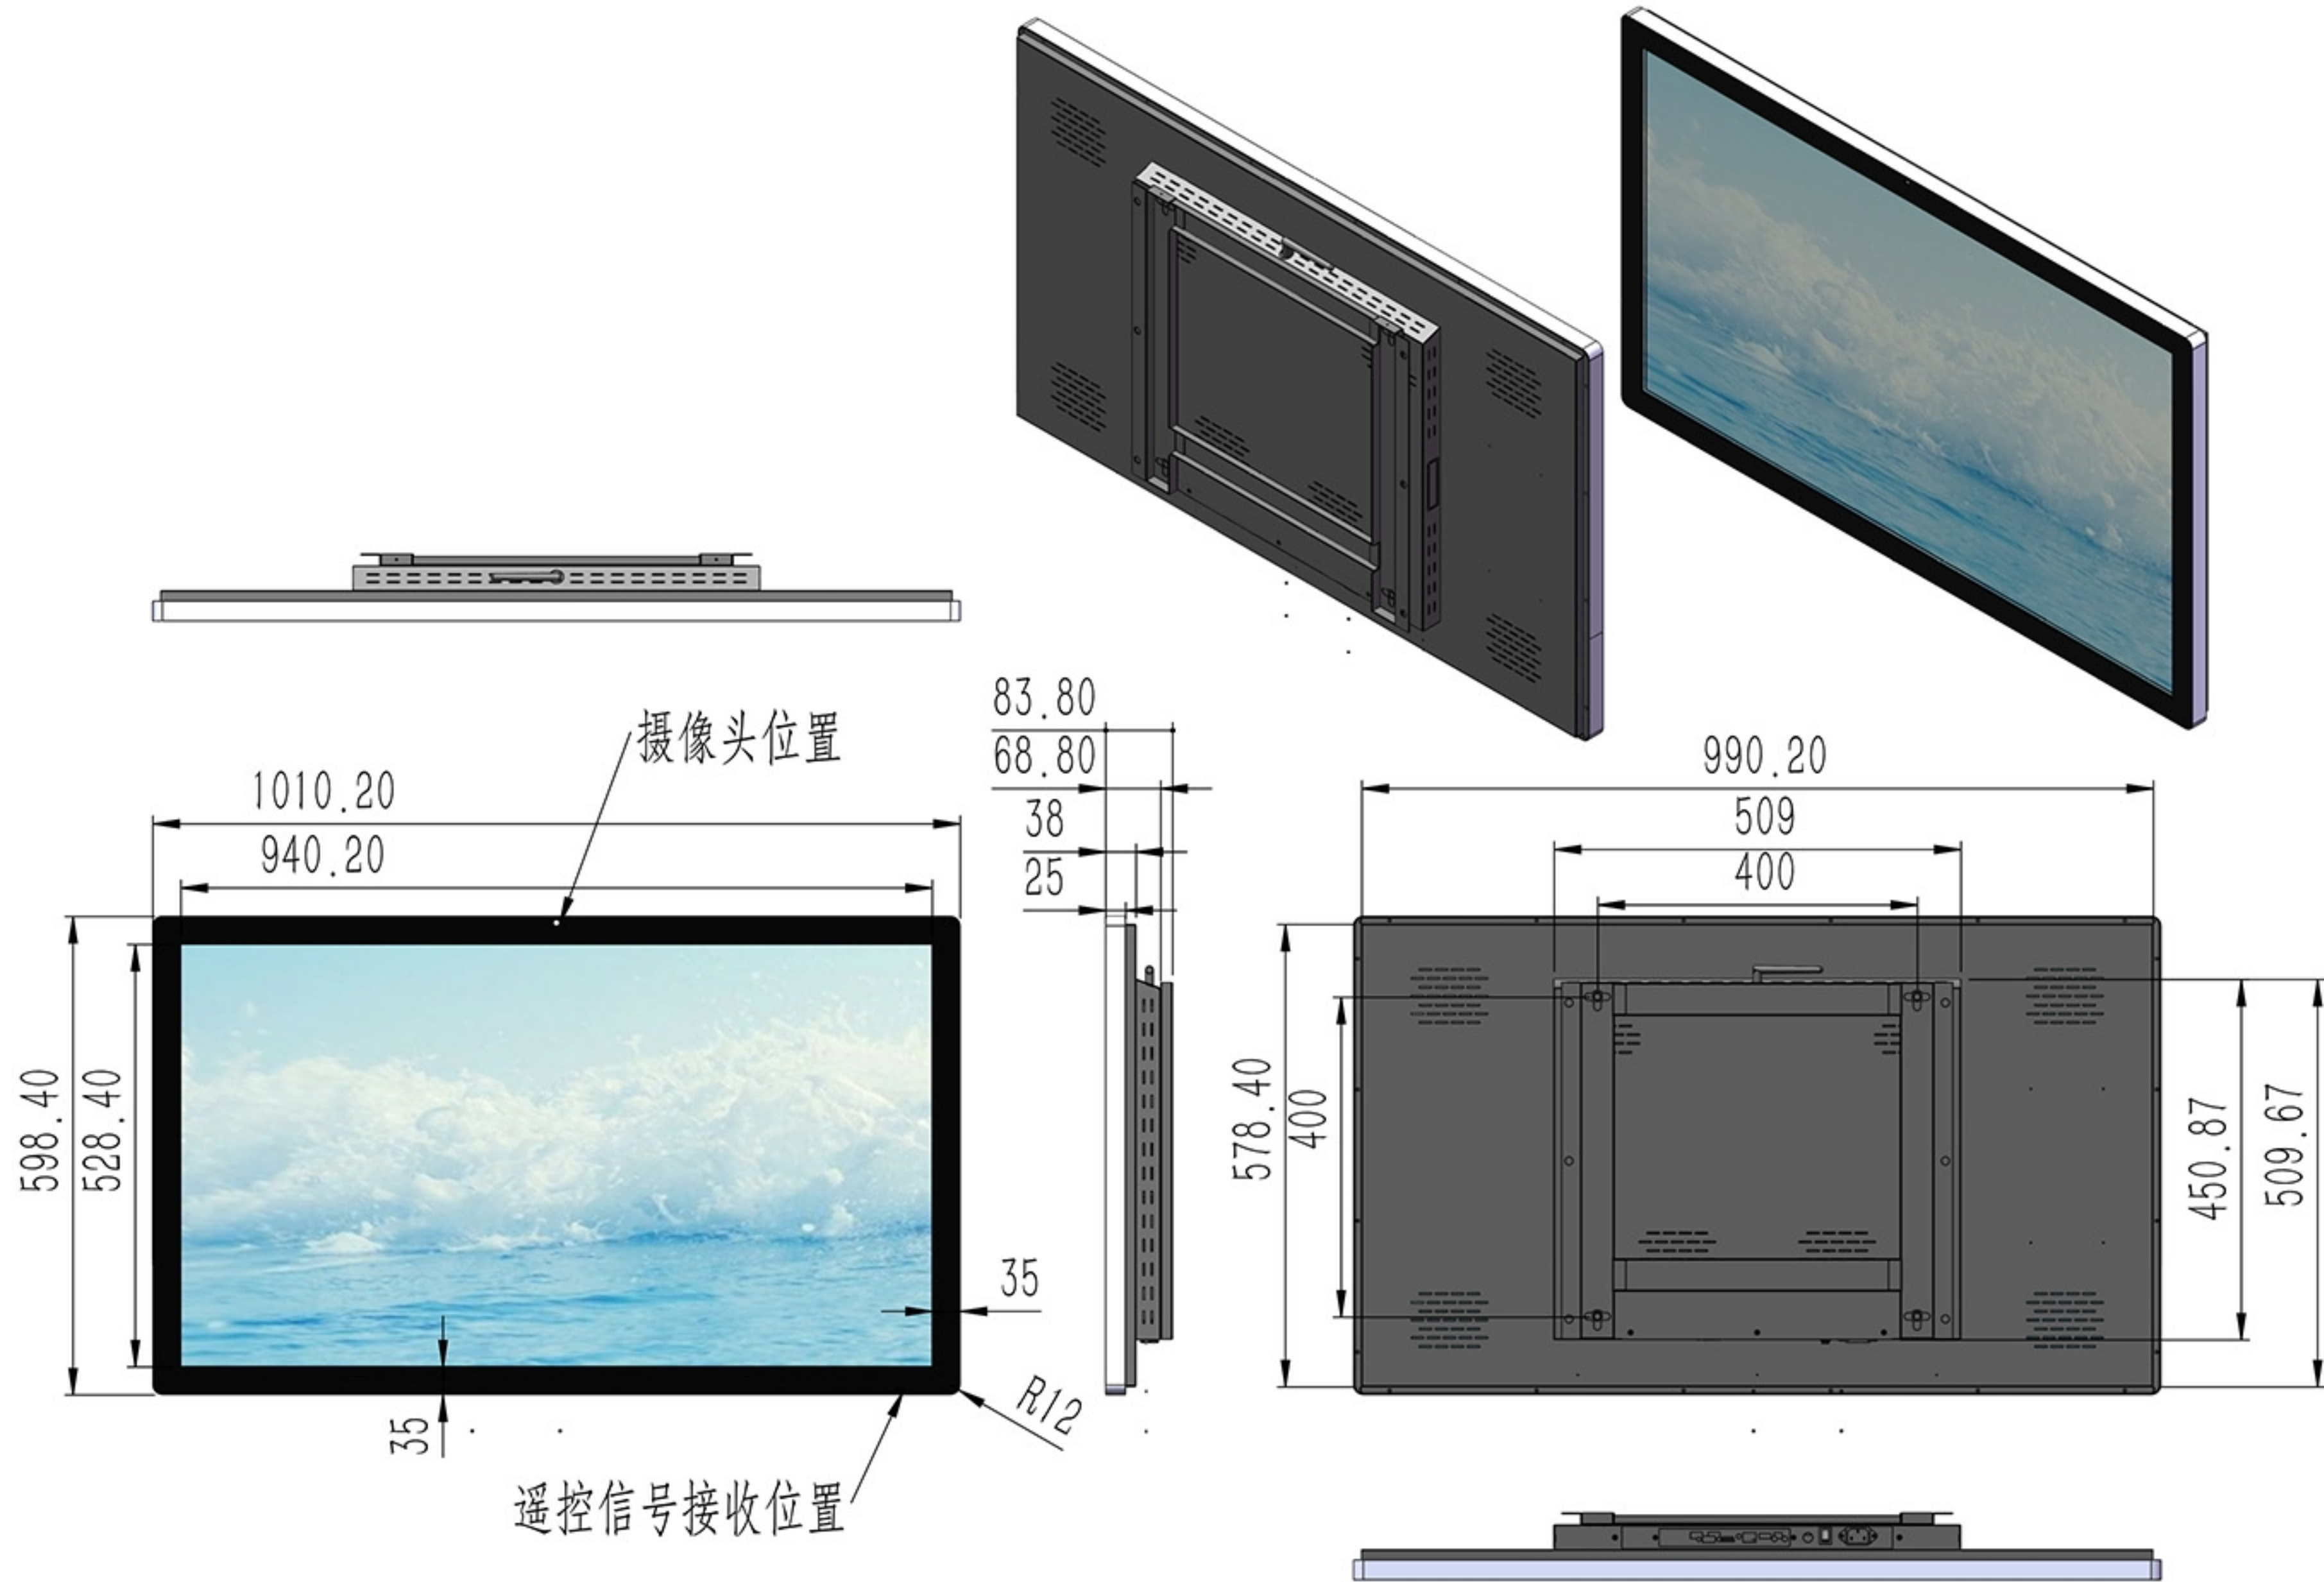

43 Wall mount LCD module series

Screenage		Shenzhen Screenage Electronics Co., Ltd.
Types :	Floor-standing	43 Wall mount LCD module series
Size :	43 inch	
Model :	521	