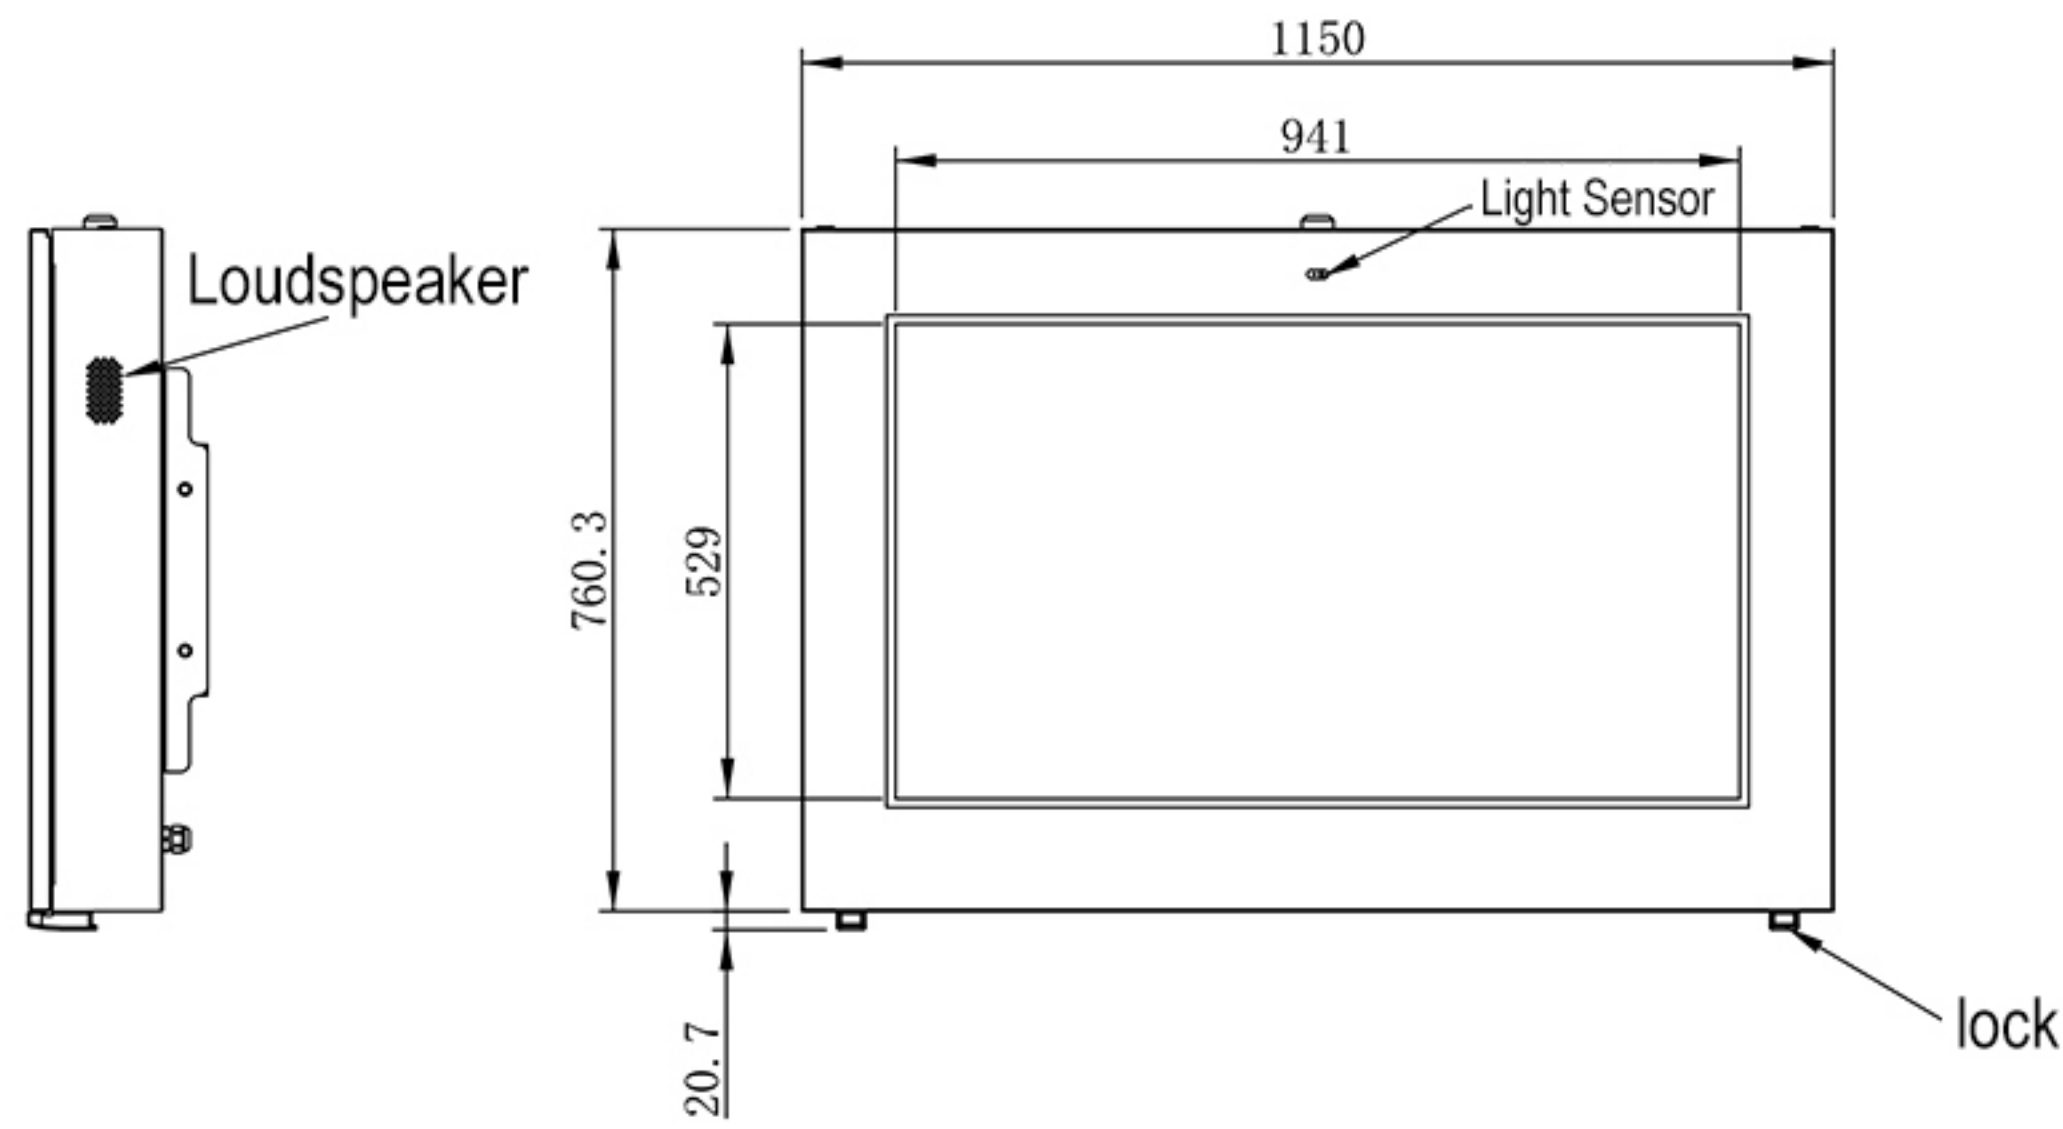

# 43 inch Outdoor Wall-mount Display

<b>Screenage</b>		Shenzhen Screenage Electronics Co., Ltd.
Types :	Floor-standing	<b>43 inch Outdoor Wall-mount Display</b>
Size :	43 inch	
Model :	621	