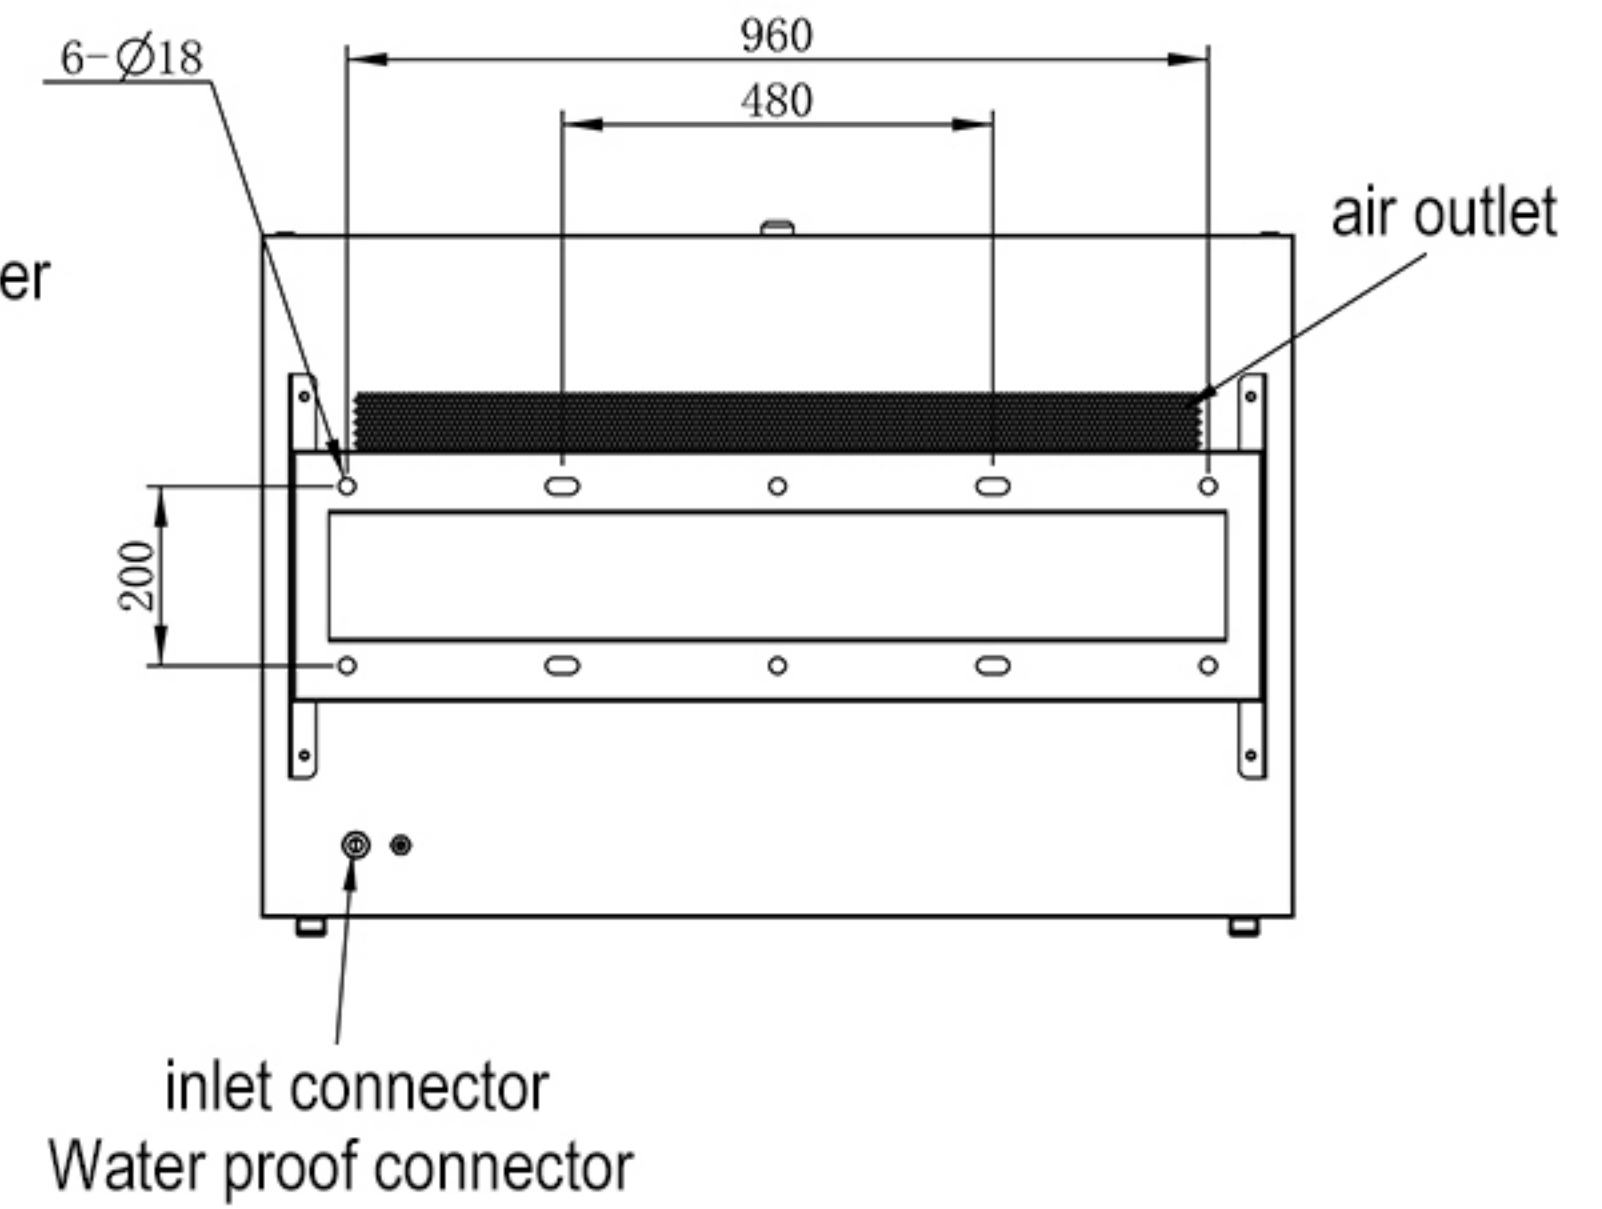

# 43 inch Outdoor Wall-mount Display

<b>Screenage</b>		Shenzhen Screenage Electronics Co., Ltd.
Types :	Floor-standing	<b>43 inch Outdoor Wall-mount Display</b>
Size :	43 inch	
Model :	621	