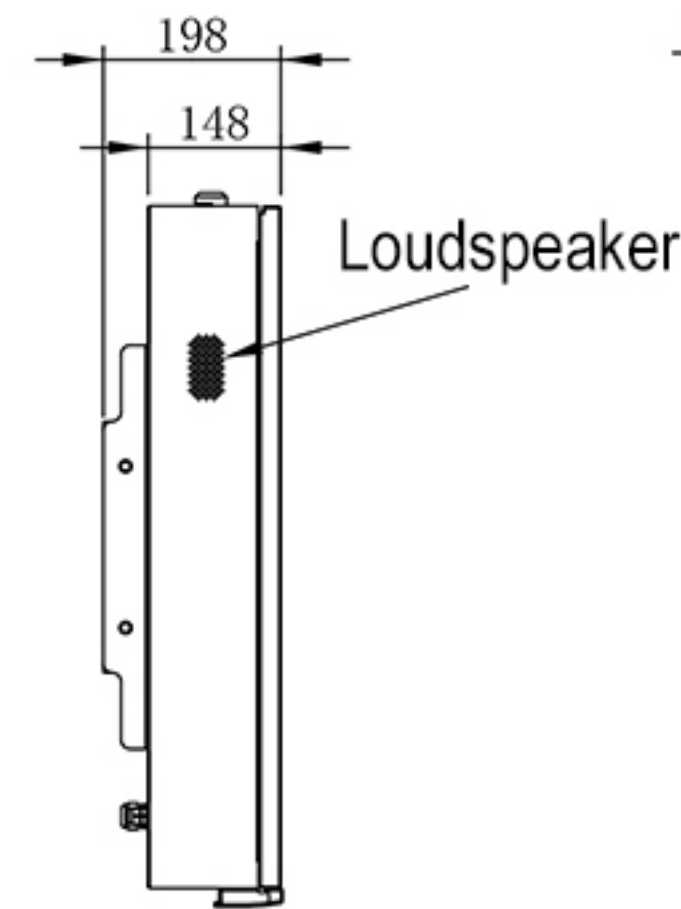

# 43 inch Outdoor Wall-mount Display

<b>Screenage</b>		Shenzhen Screenage Electronics Co., Ltd.
Types :	Floor-standing	<b>43 inch Outdoor Wall-mount Display</b>
Size :	43 inch	
Model :	621	