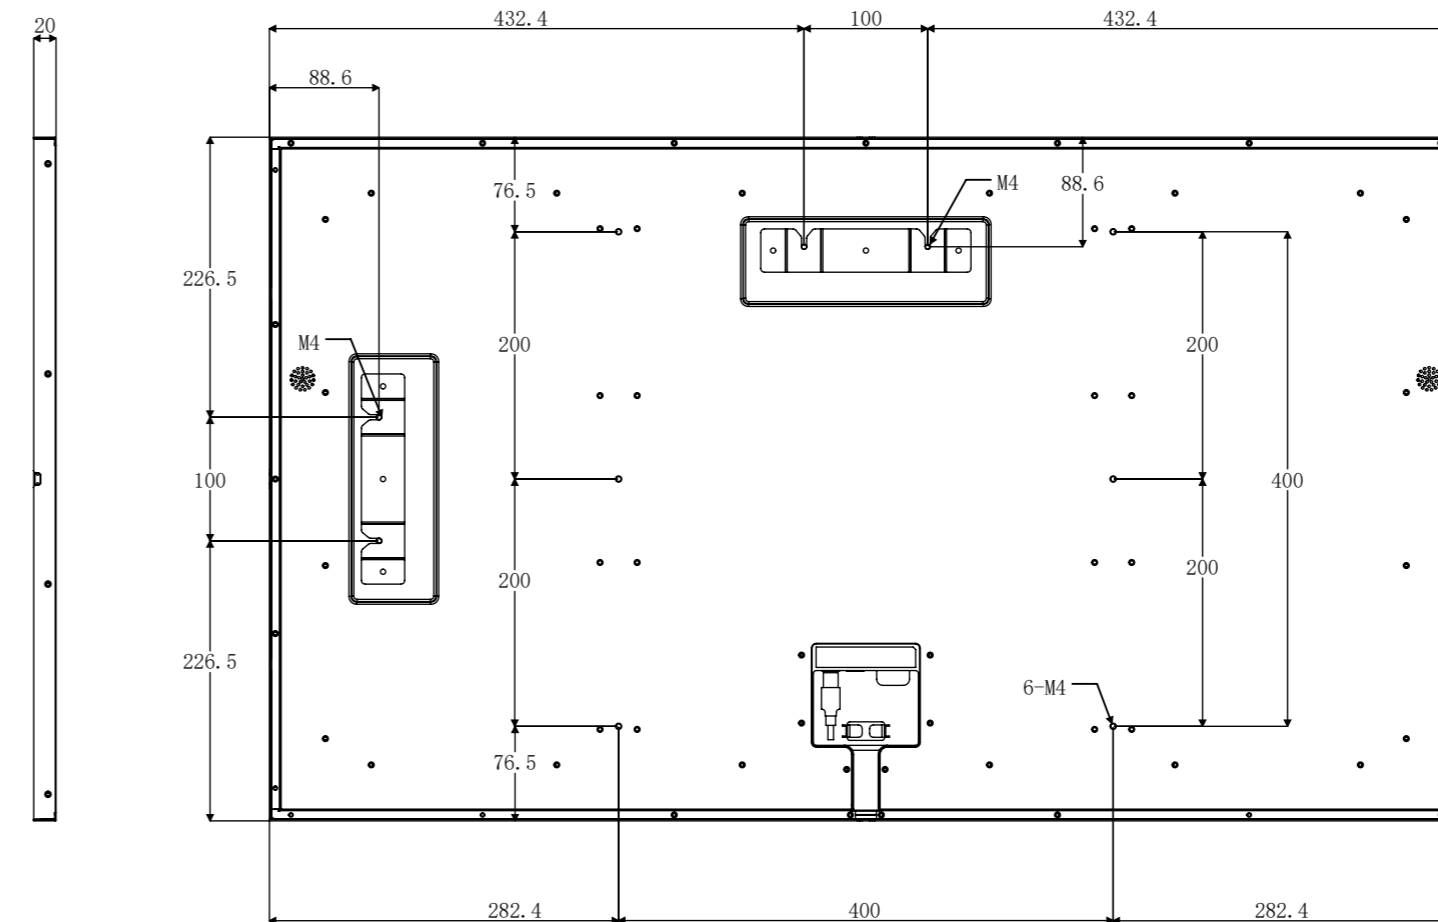

43 Inch Super Slim Commercial Display

Screenage		Shenzhen Screenage Electronics Co.,Ltd.
Types:	wall-mount	43 Inch Super Slim Commercial Display
Size:	43 inch	
Model:	590	