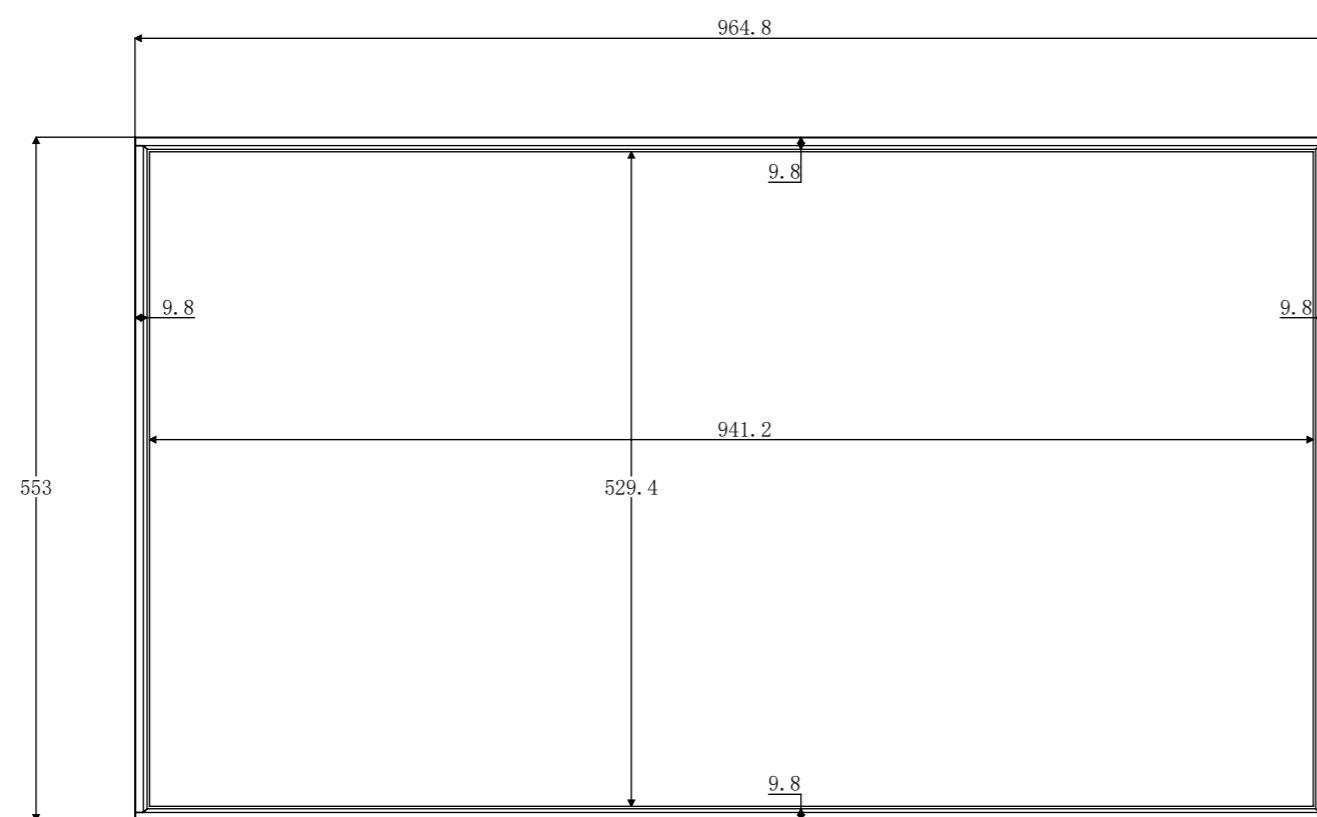

43 Inch Super Slim Commercial Display

Screenage		Shenzhen Screenage Electronics Co.,Ltd.
Types:	wall-mount	43 Inch Super Slim Commercial Display
Size:	43 inch	
Model:	590	