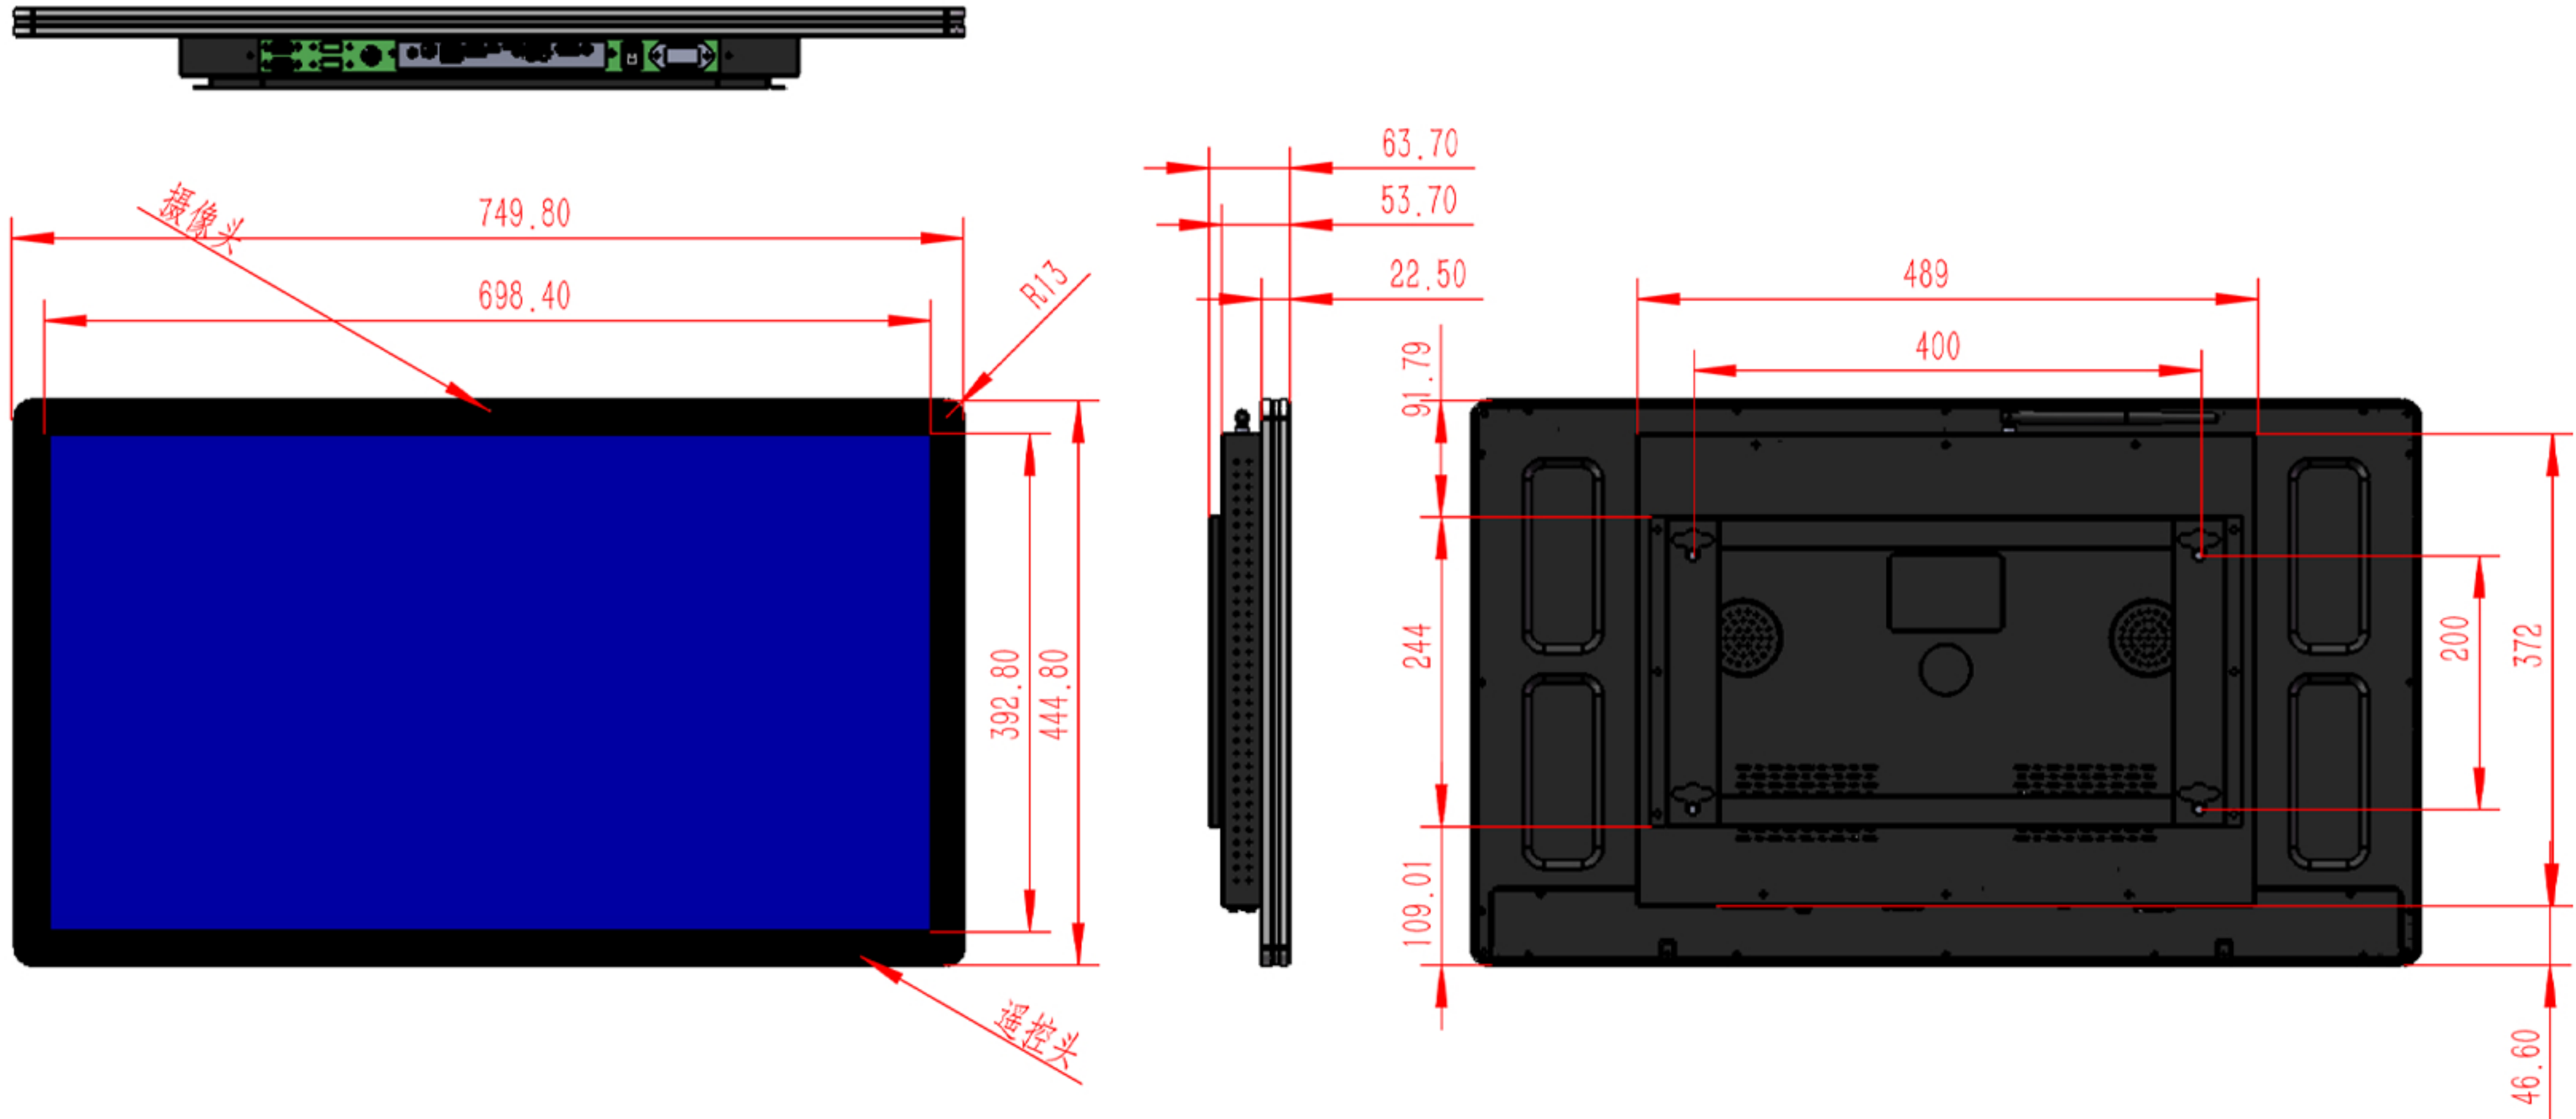

32 inch open Frame Wall Mount Display

Screenage		Shenzhen Screenage Electronics Co., Ltd.
Types :	wall mount	32 inch open Frame Wall Mount Display
Size :	32 inch	
Model :	5210C	