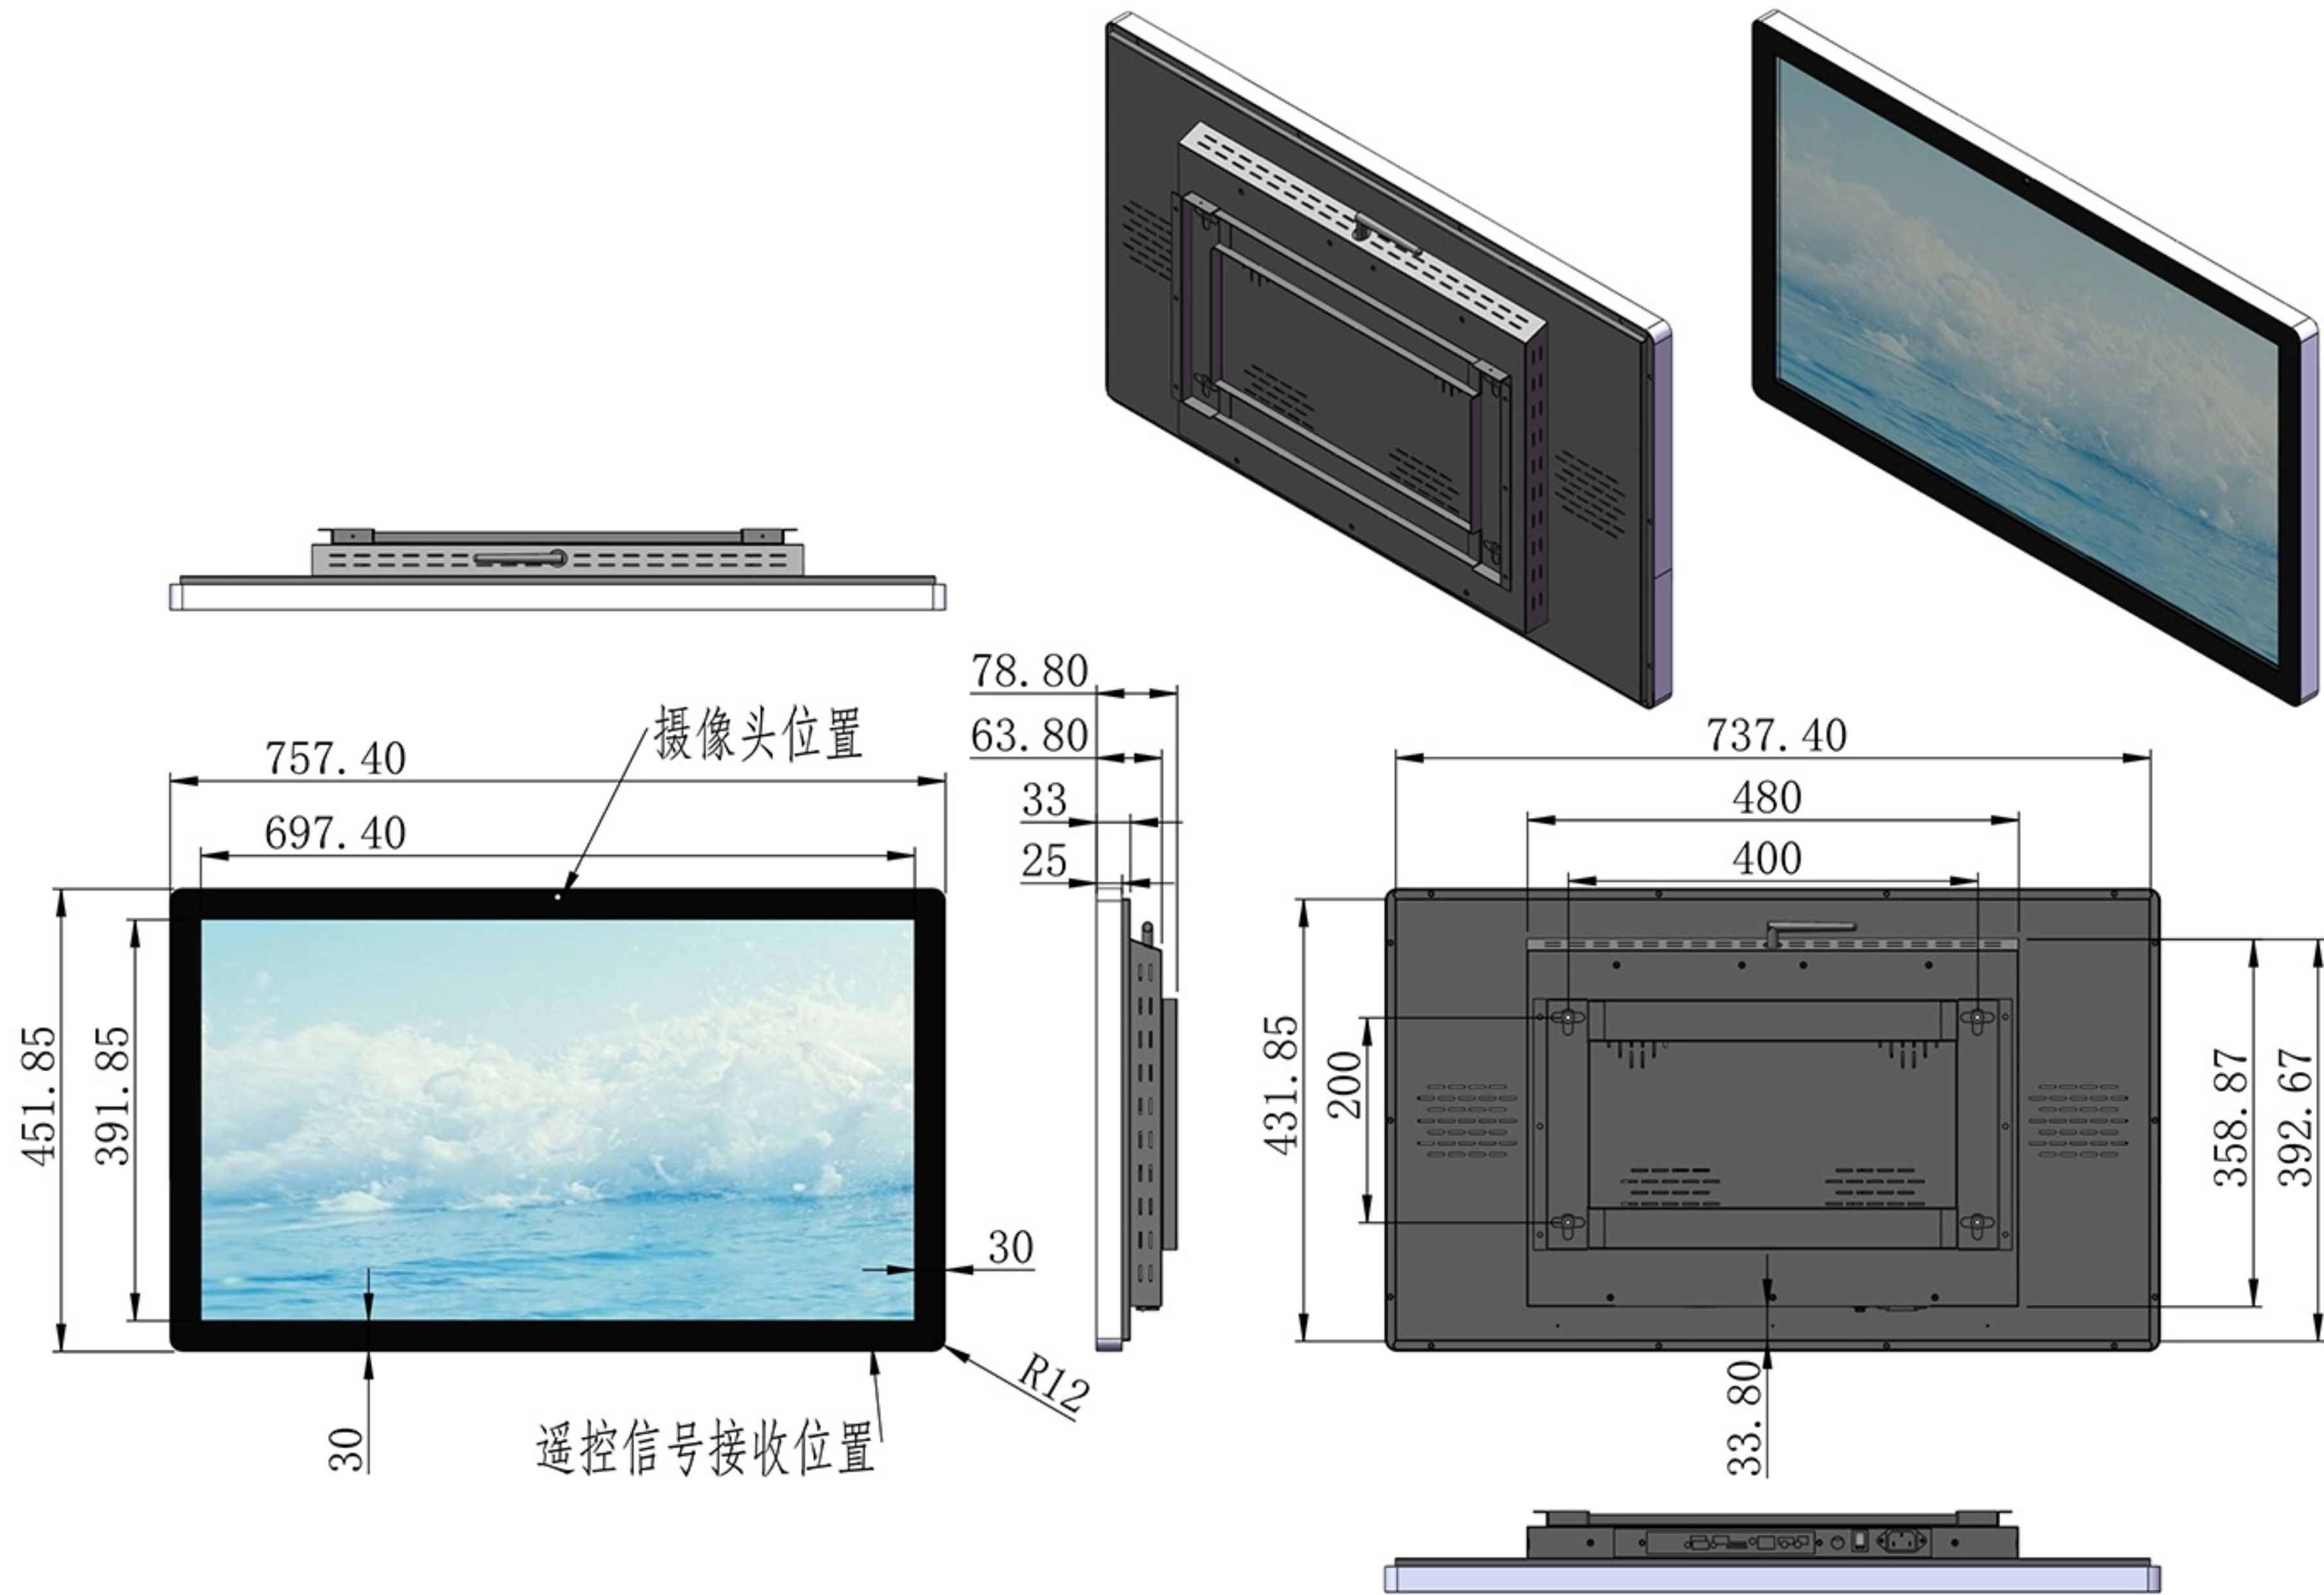

# 32 Wall mount LCD module series

<b>Screenage</b>		Shenzhen Screenage Electronics Co., Ltd.
Types :	Floor-standing	<b>32 Wall mount LCD module series</b>
Size :	32 inch	
Model :	521	