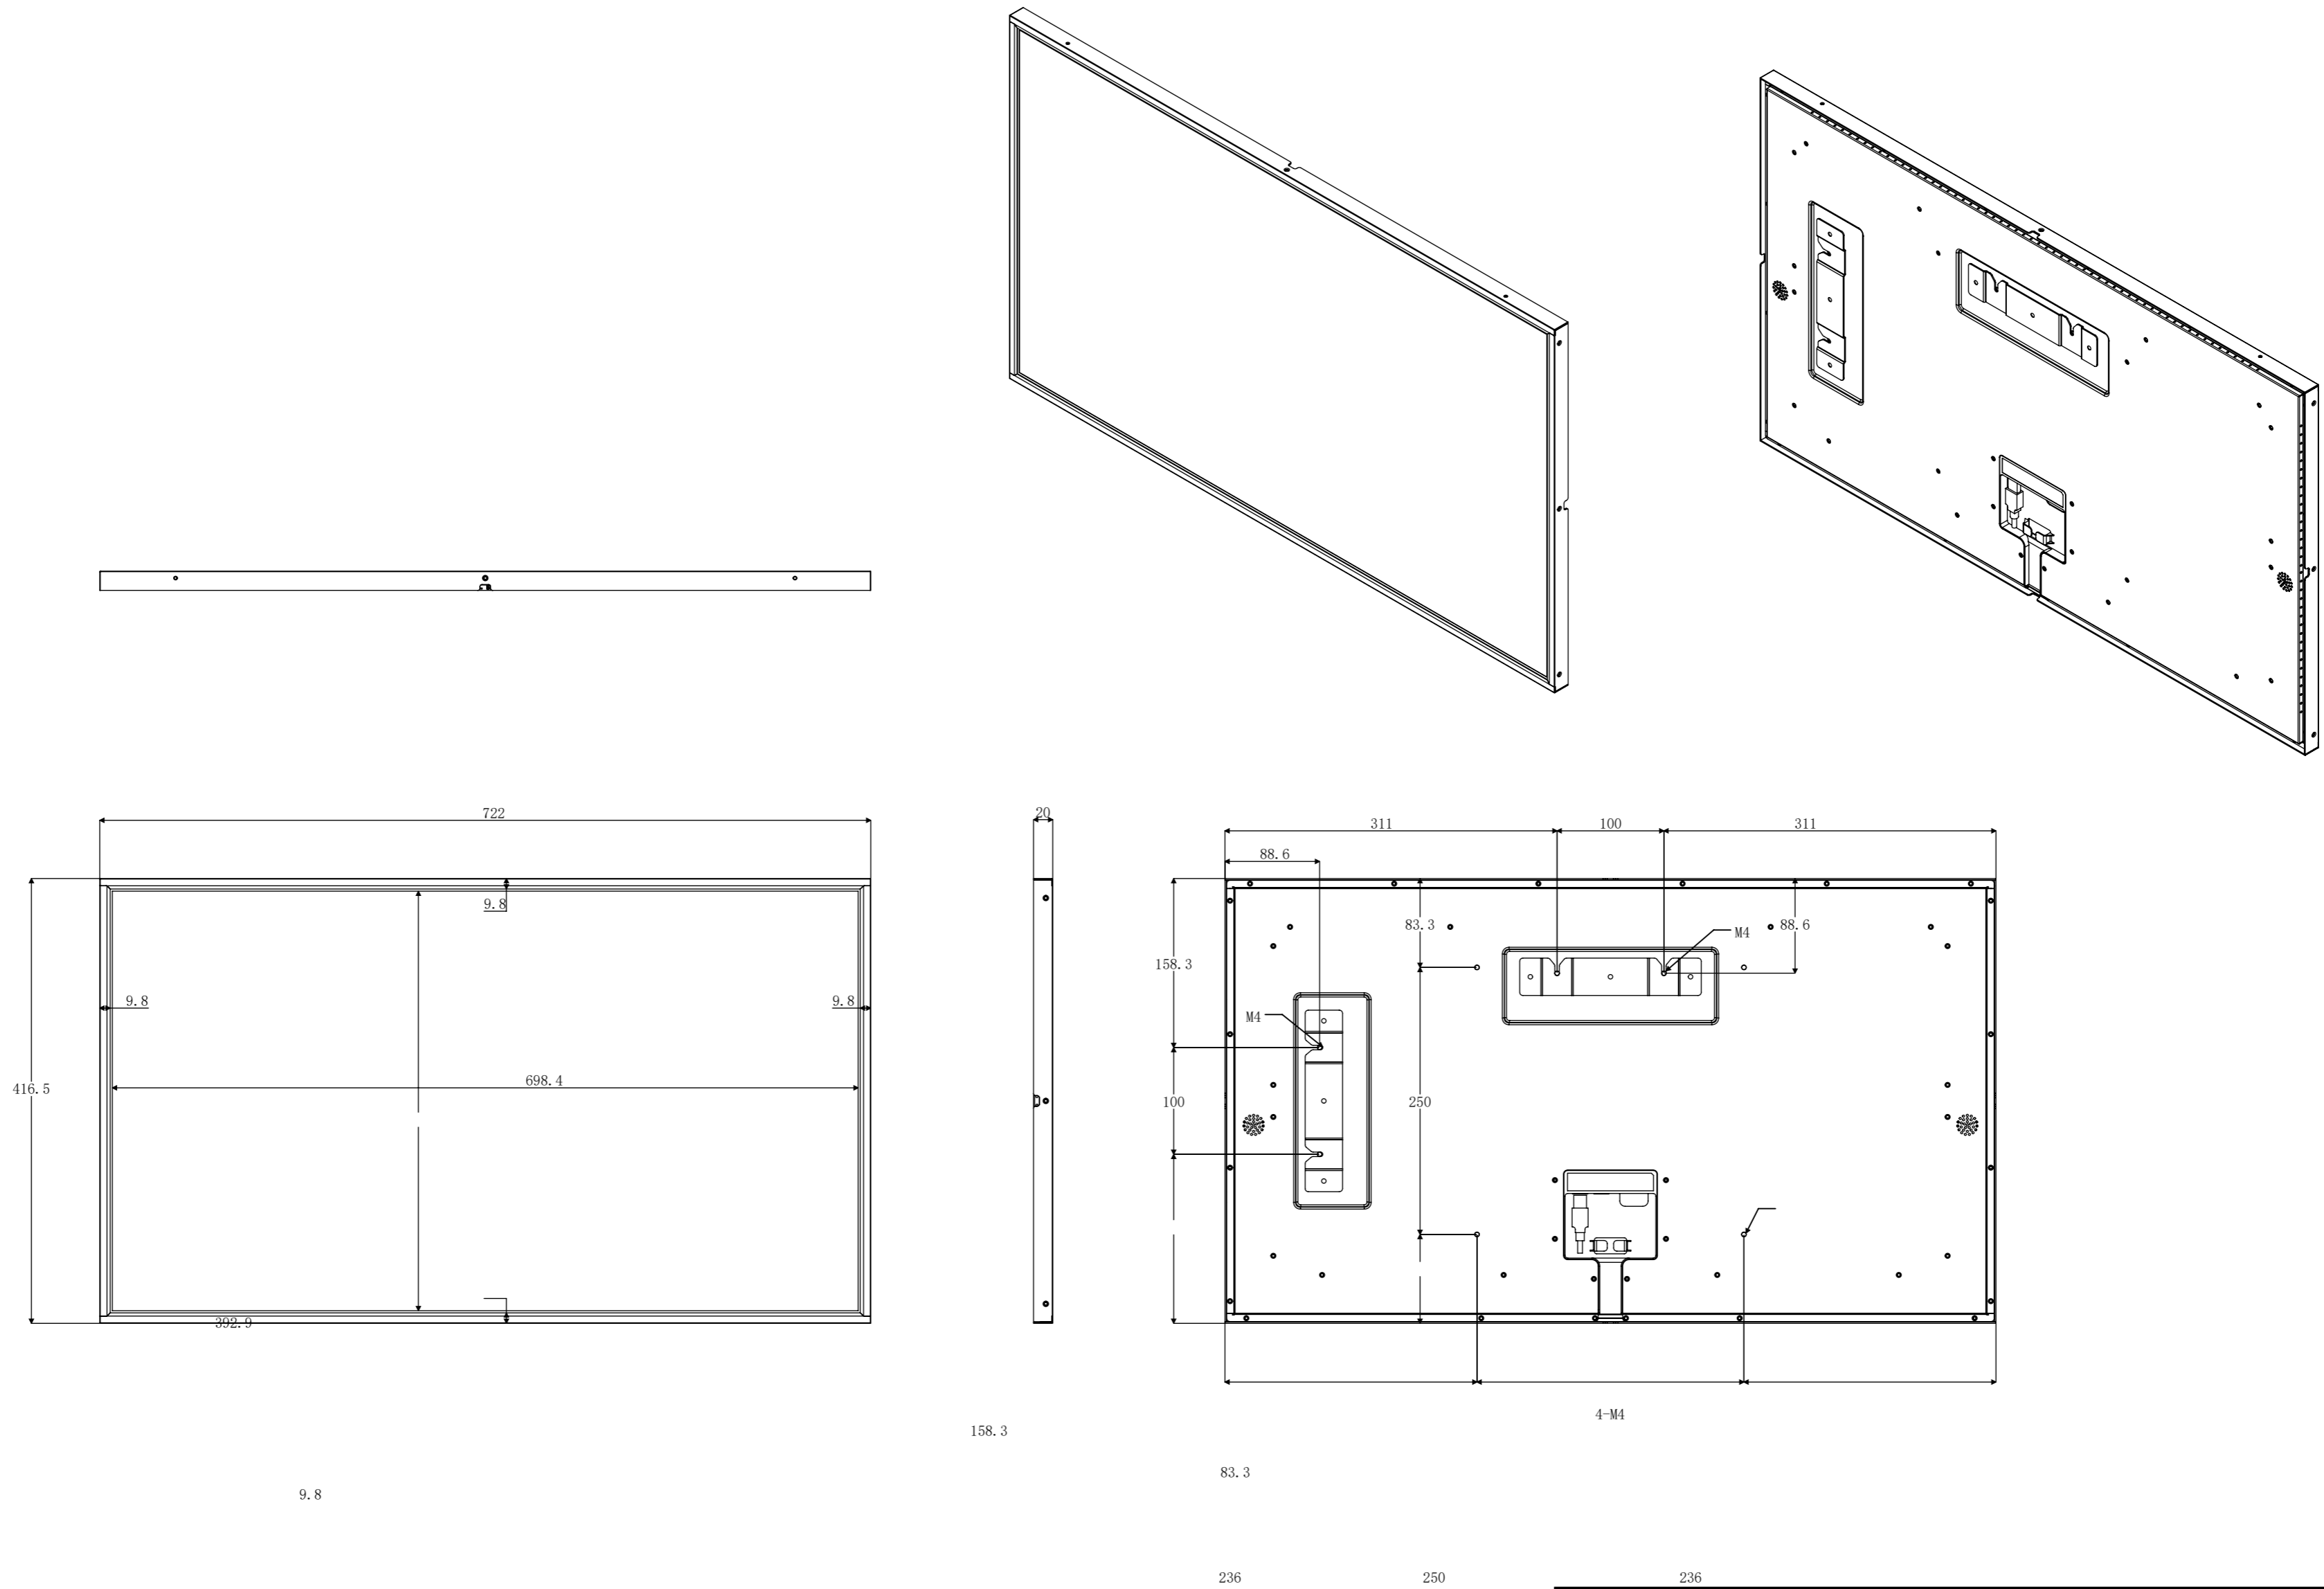

# 32 Inch Super Slim Commercial Display

<b>Screenage</b>		Shenzhen Screenage Electronics Co.,Ltd.
Types:	wall-mount	<b>32 Inch Super Slim Commercial Display</b>
Size:	32 inch	
Model:	590	