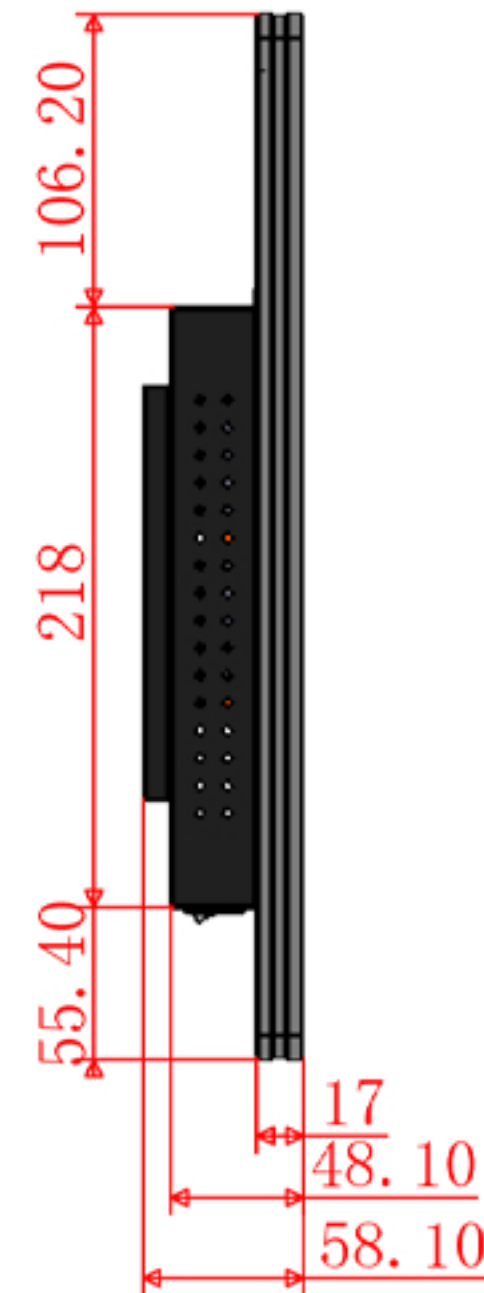

27 inch open Frame Wall Mount Display

Screenage		Shenzhen Screenage Electronics Co., Ltd.
Types :	wall mount	27 inch open Frame Wall Mount Display
Size :	27 inch	
Model :	5210C	