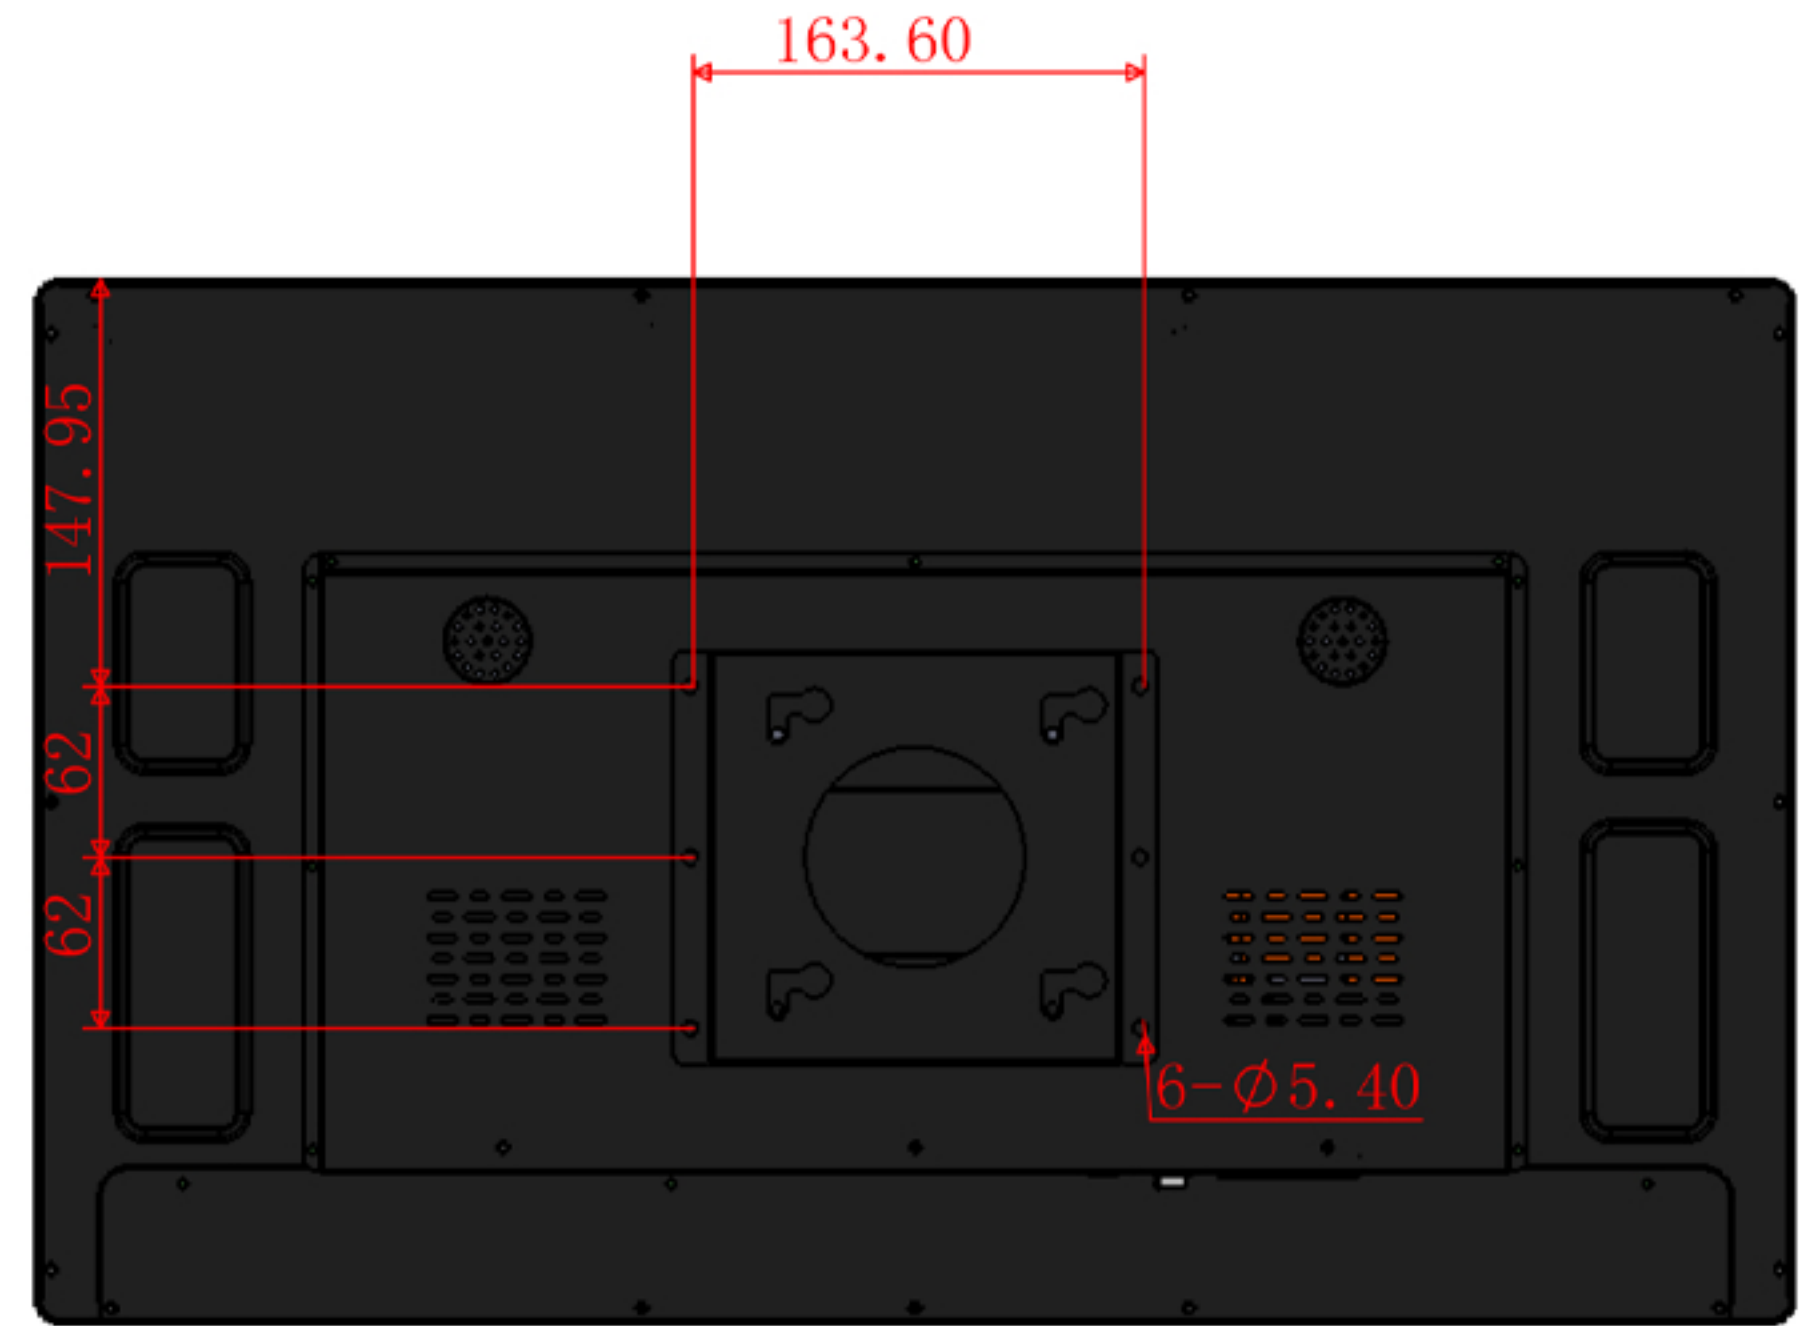

27 inch open Frame Wall Mount Display

Screenage		Shenzhen Screenage Electronics Co., Ltd.
Types :	wall mount	27 inch open Frame Wall Mount Display
Size :	27 inch	
Model :	5210C	