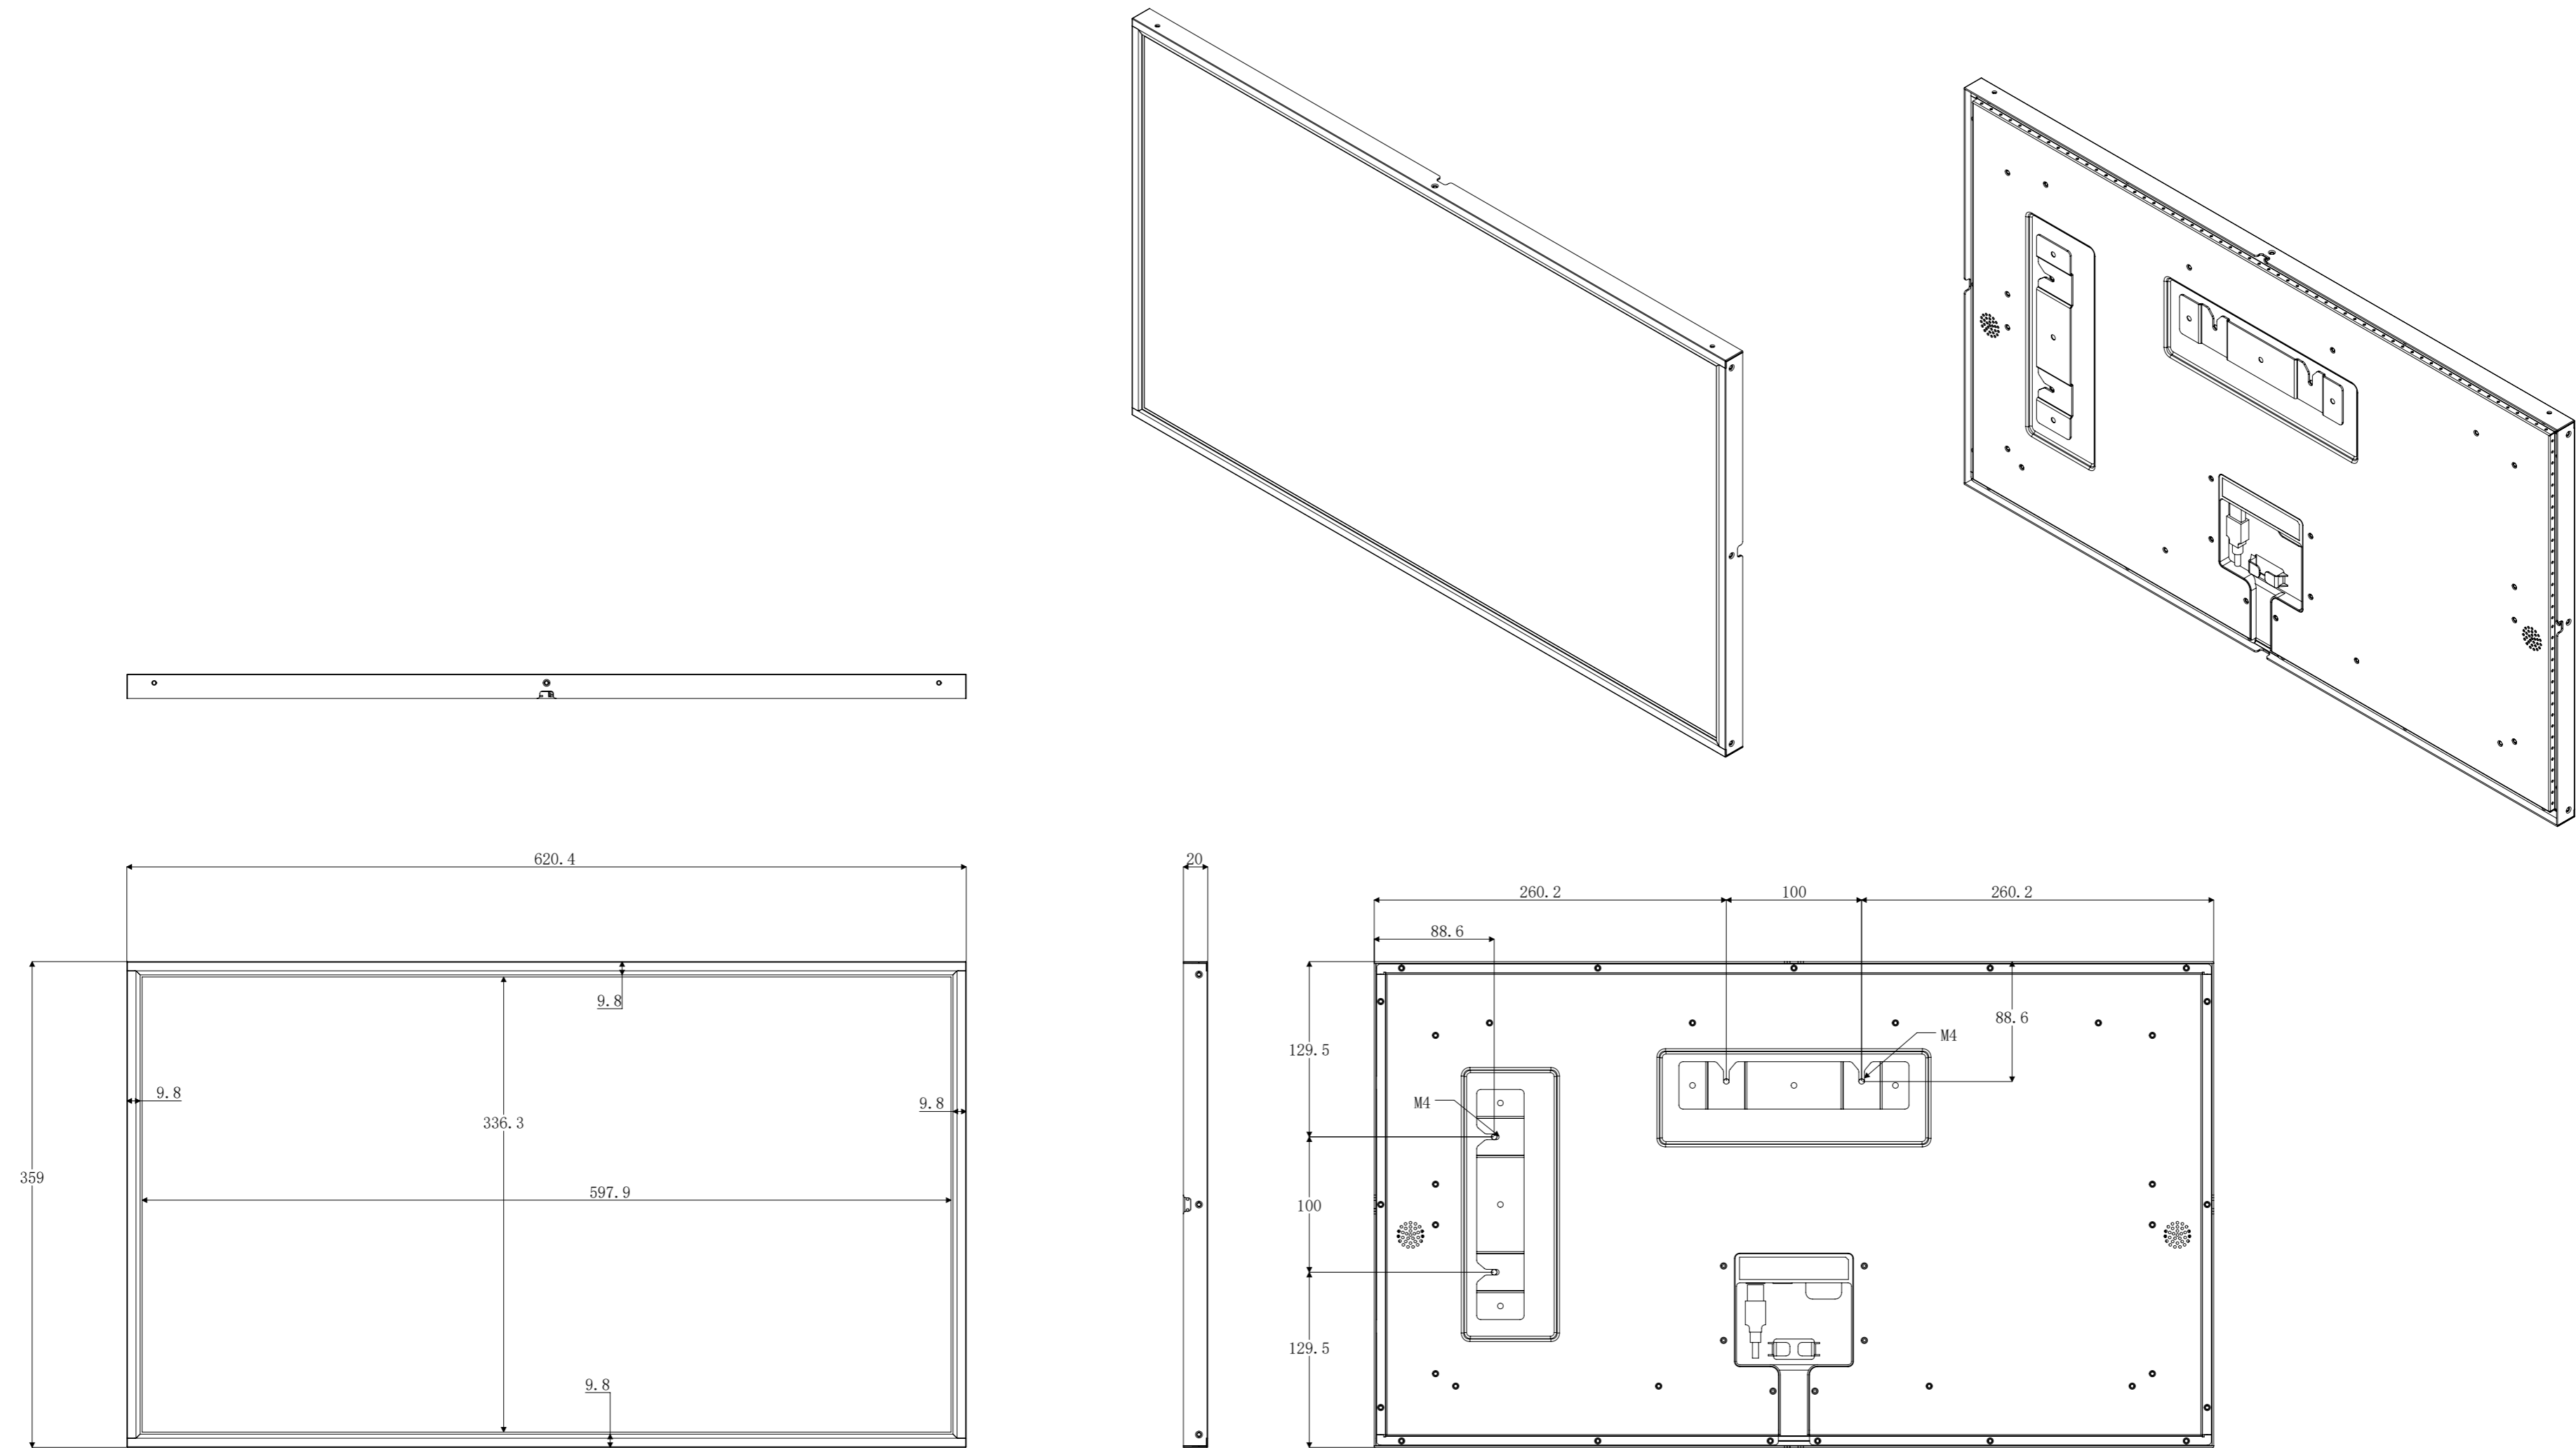

27 inch super slim commercial display

Screenage		Shenzhen Screenage Electronics Co.,Ltd.
Types:	wall-mount	27 inch super slim commercial display
Size:	27 inch	
Model:	590	