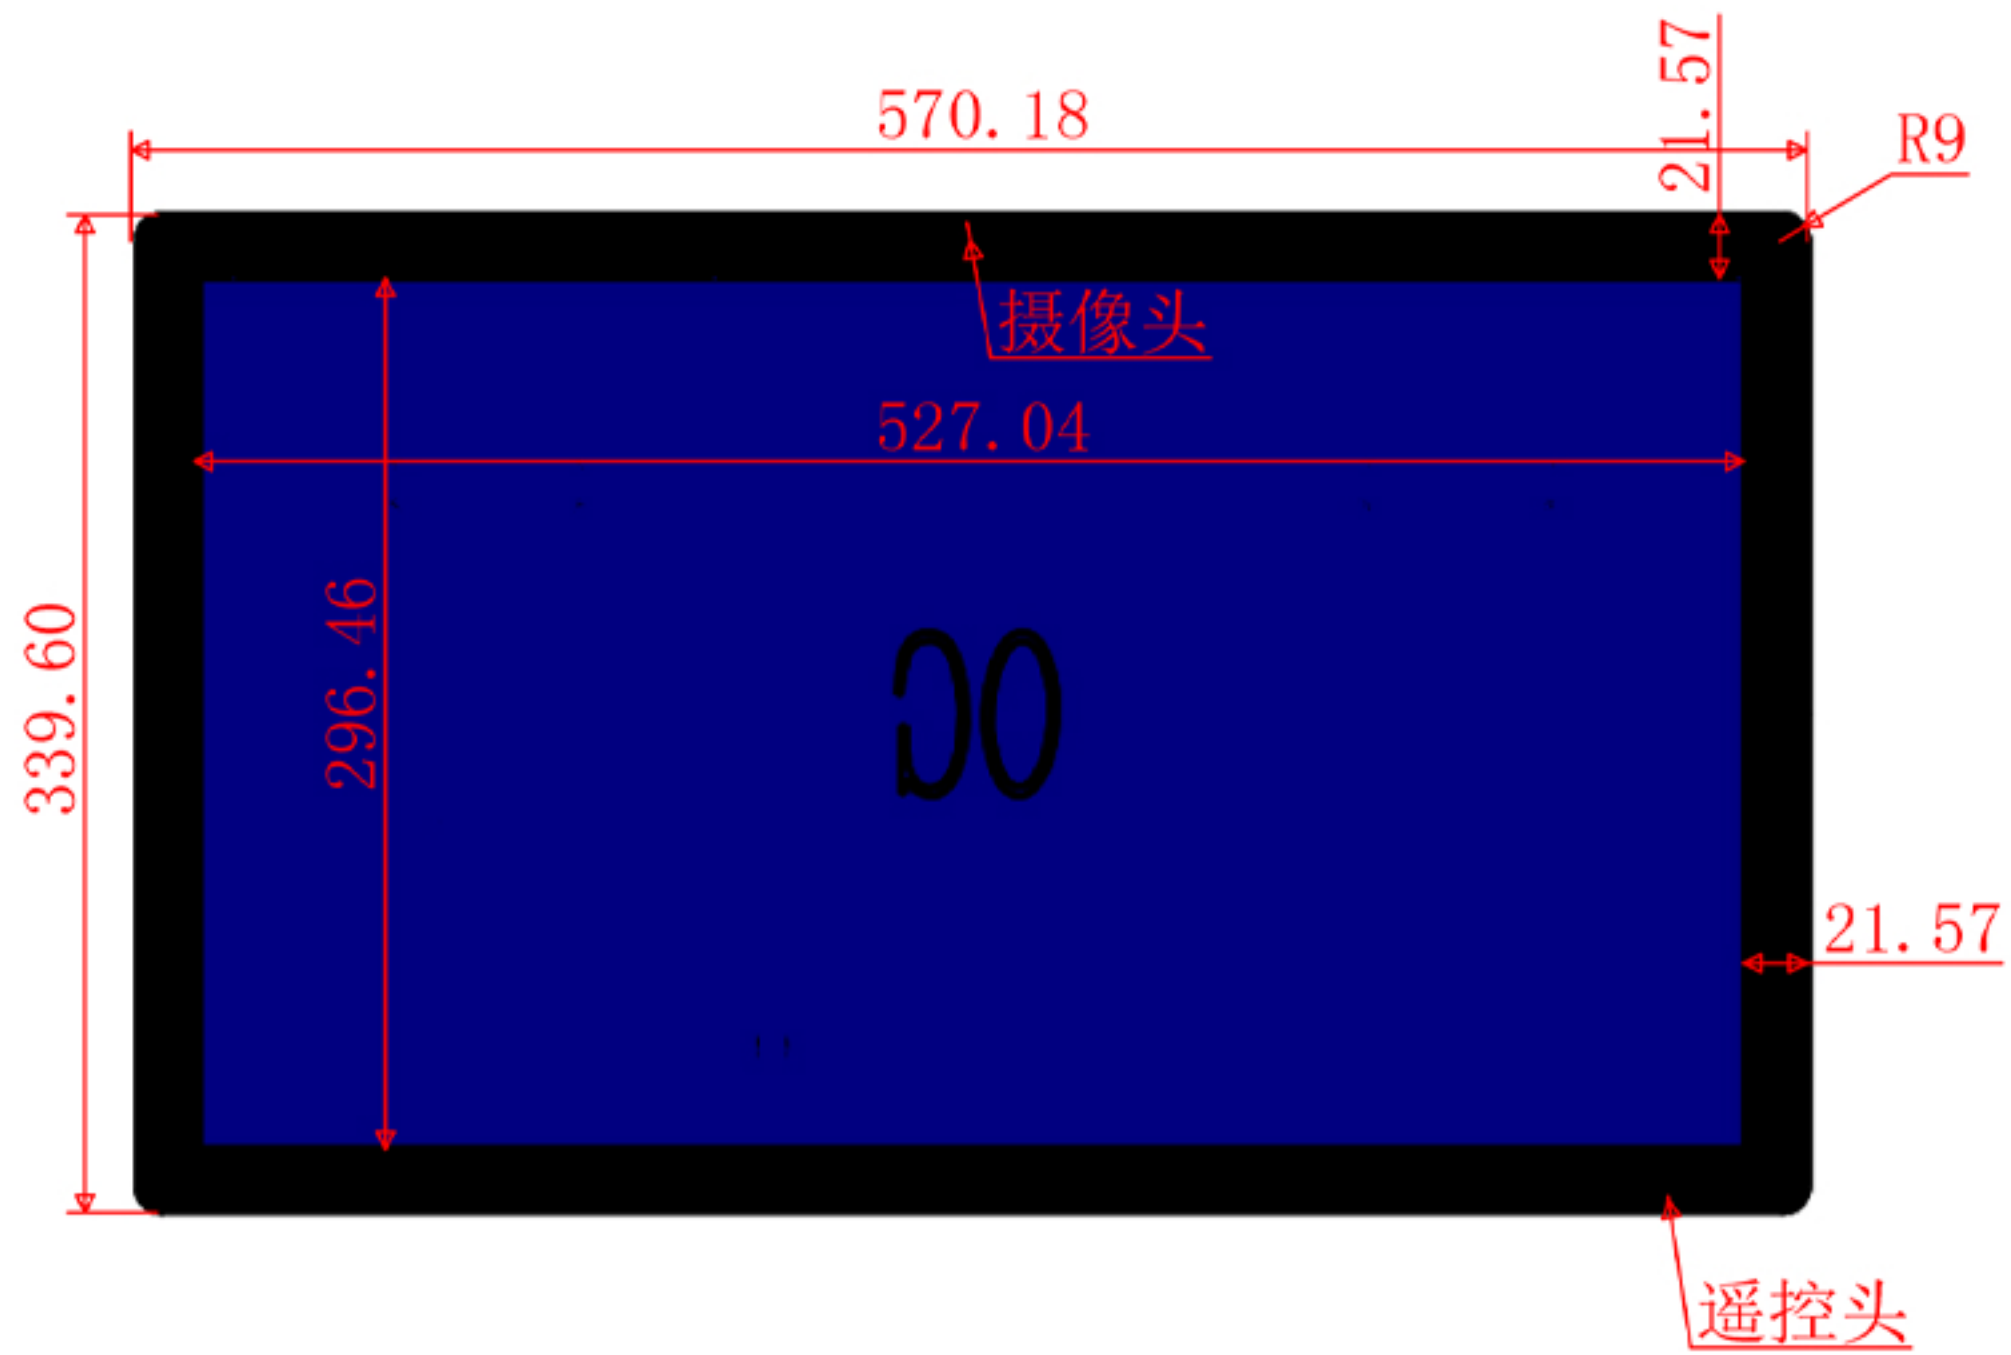

23.8 inch open Frame Wall Mount Display

Screenage		Shenzhen Screenage Electronics Co., Ltd.
Types :	wall mount	23.8 inch open Frame Wall Mount Display
Size :	23.8 inch	
Model :	5210C	