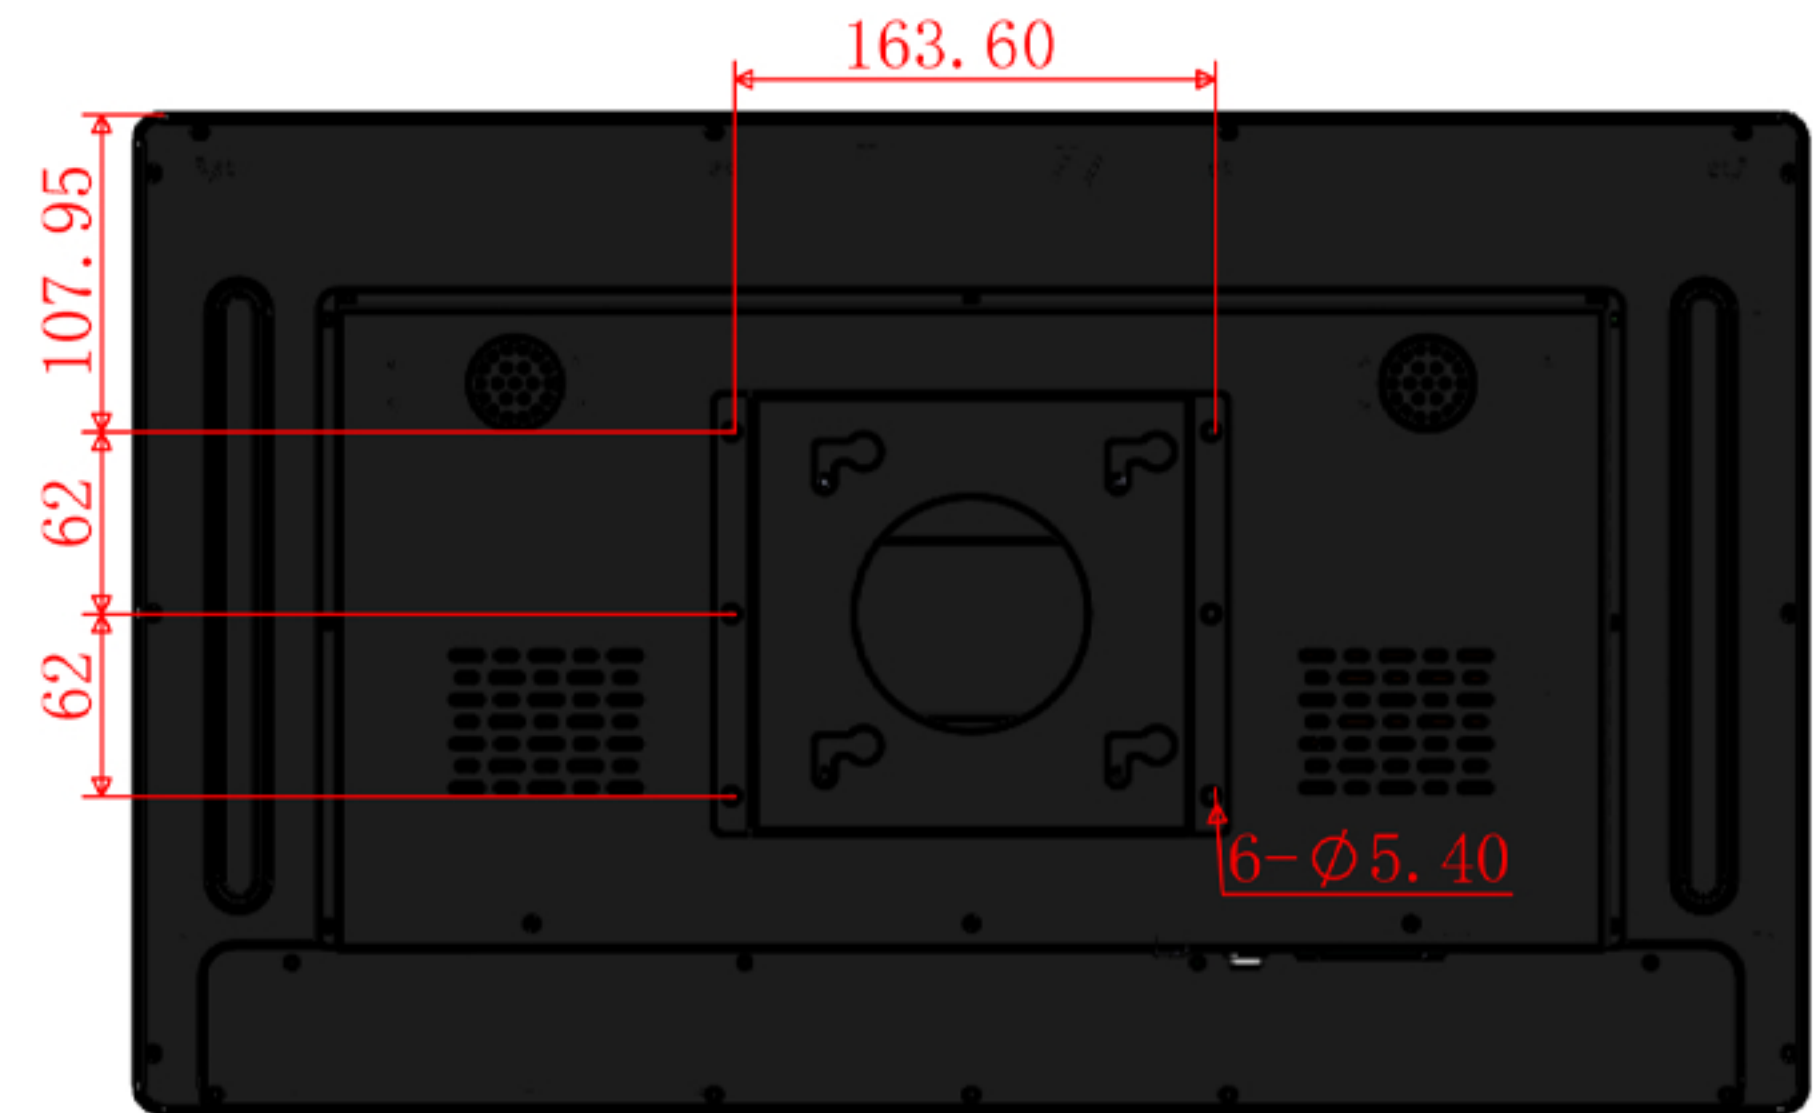

23.8 inch open Frame Wall Mount Display

Screenage		Shenzhen Screenage Electronics Co., Ltd.
Types :	wall mount	23.8 inch open Frame Wall Mount Display
Size :	23.8 inch	
Model :	5210C	