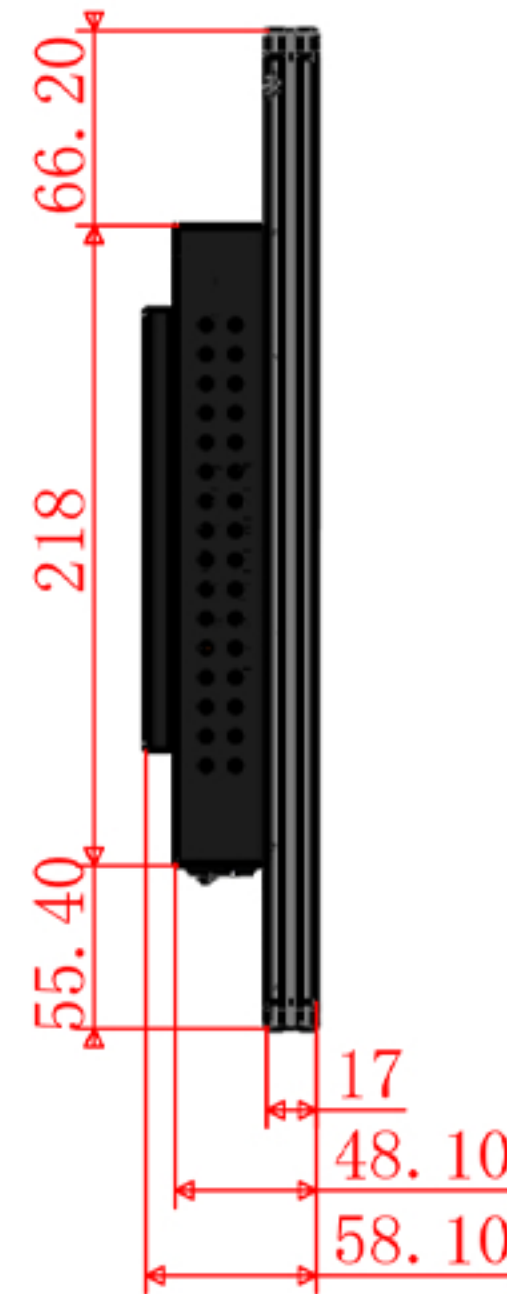

23.8 inch open Frame Wall Mount Display

Screenage		Shenzhen Screenage Electronics Co., Ltd.
Types :	wall mount	23.8 inch open Frame Wall Mount Display
Size :	23.8 inch	
Model :	5210C	