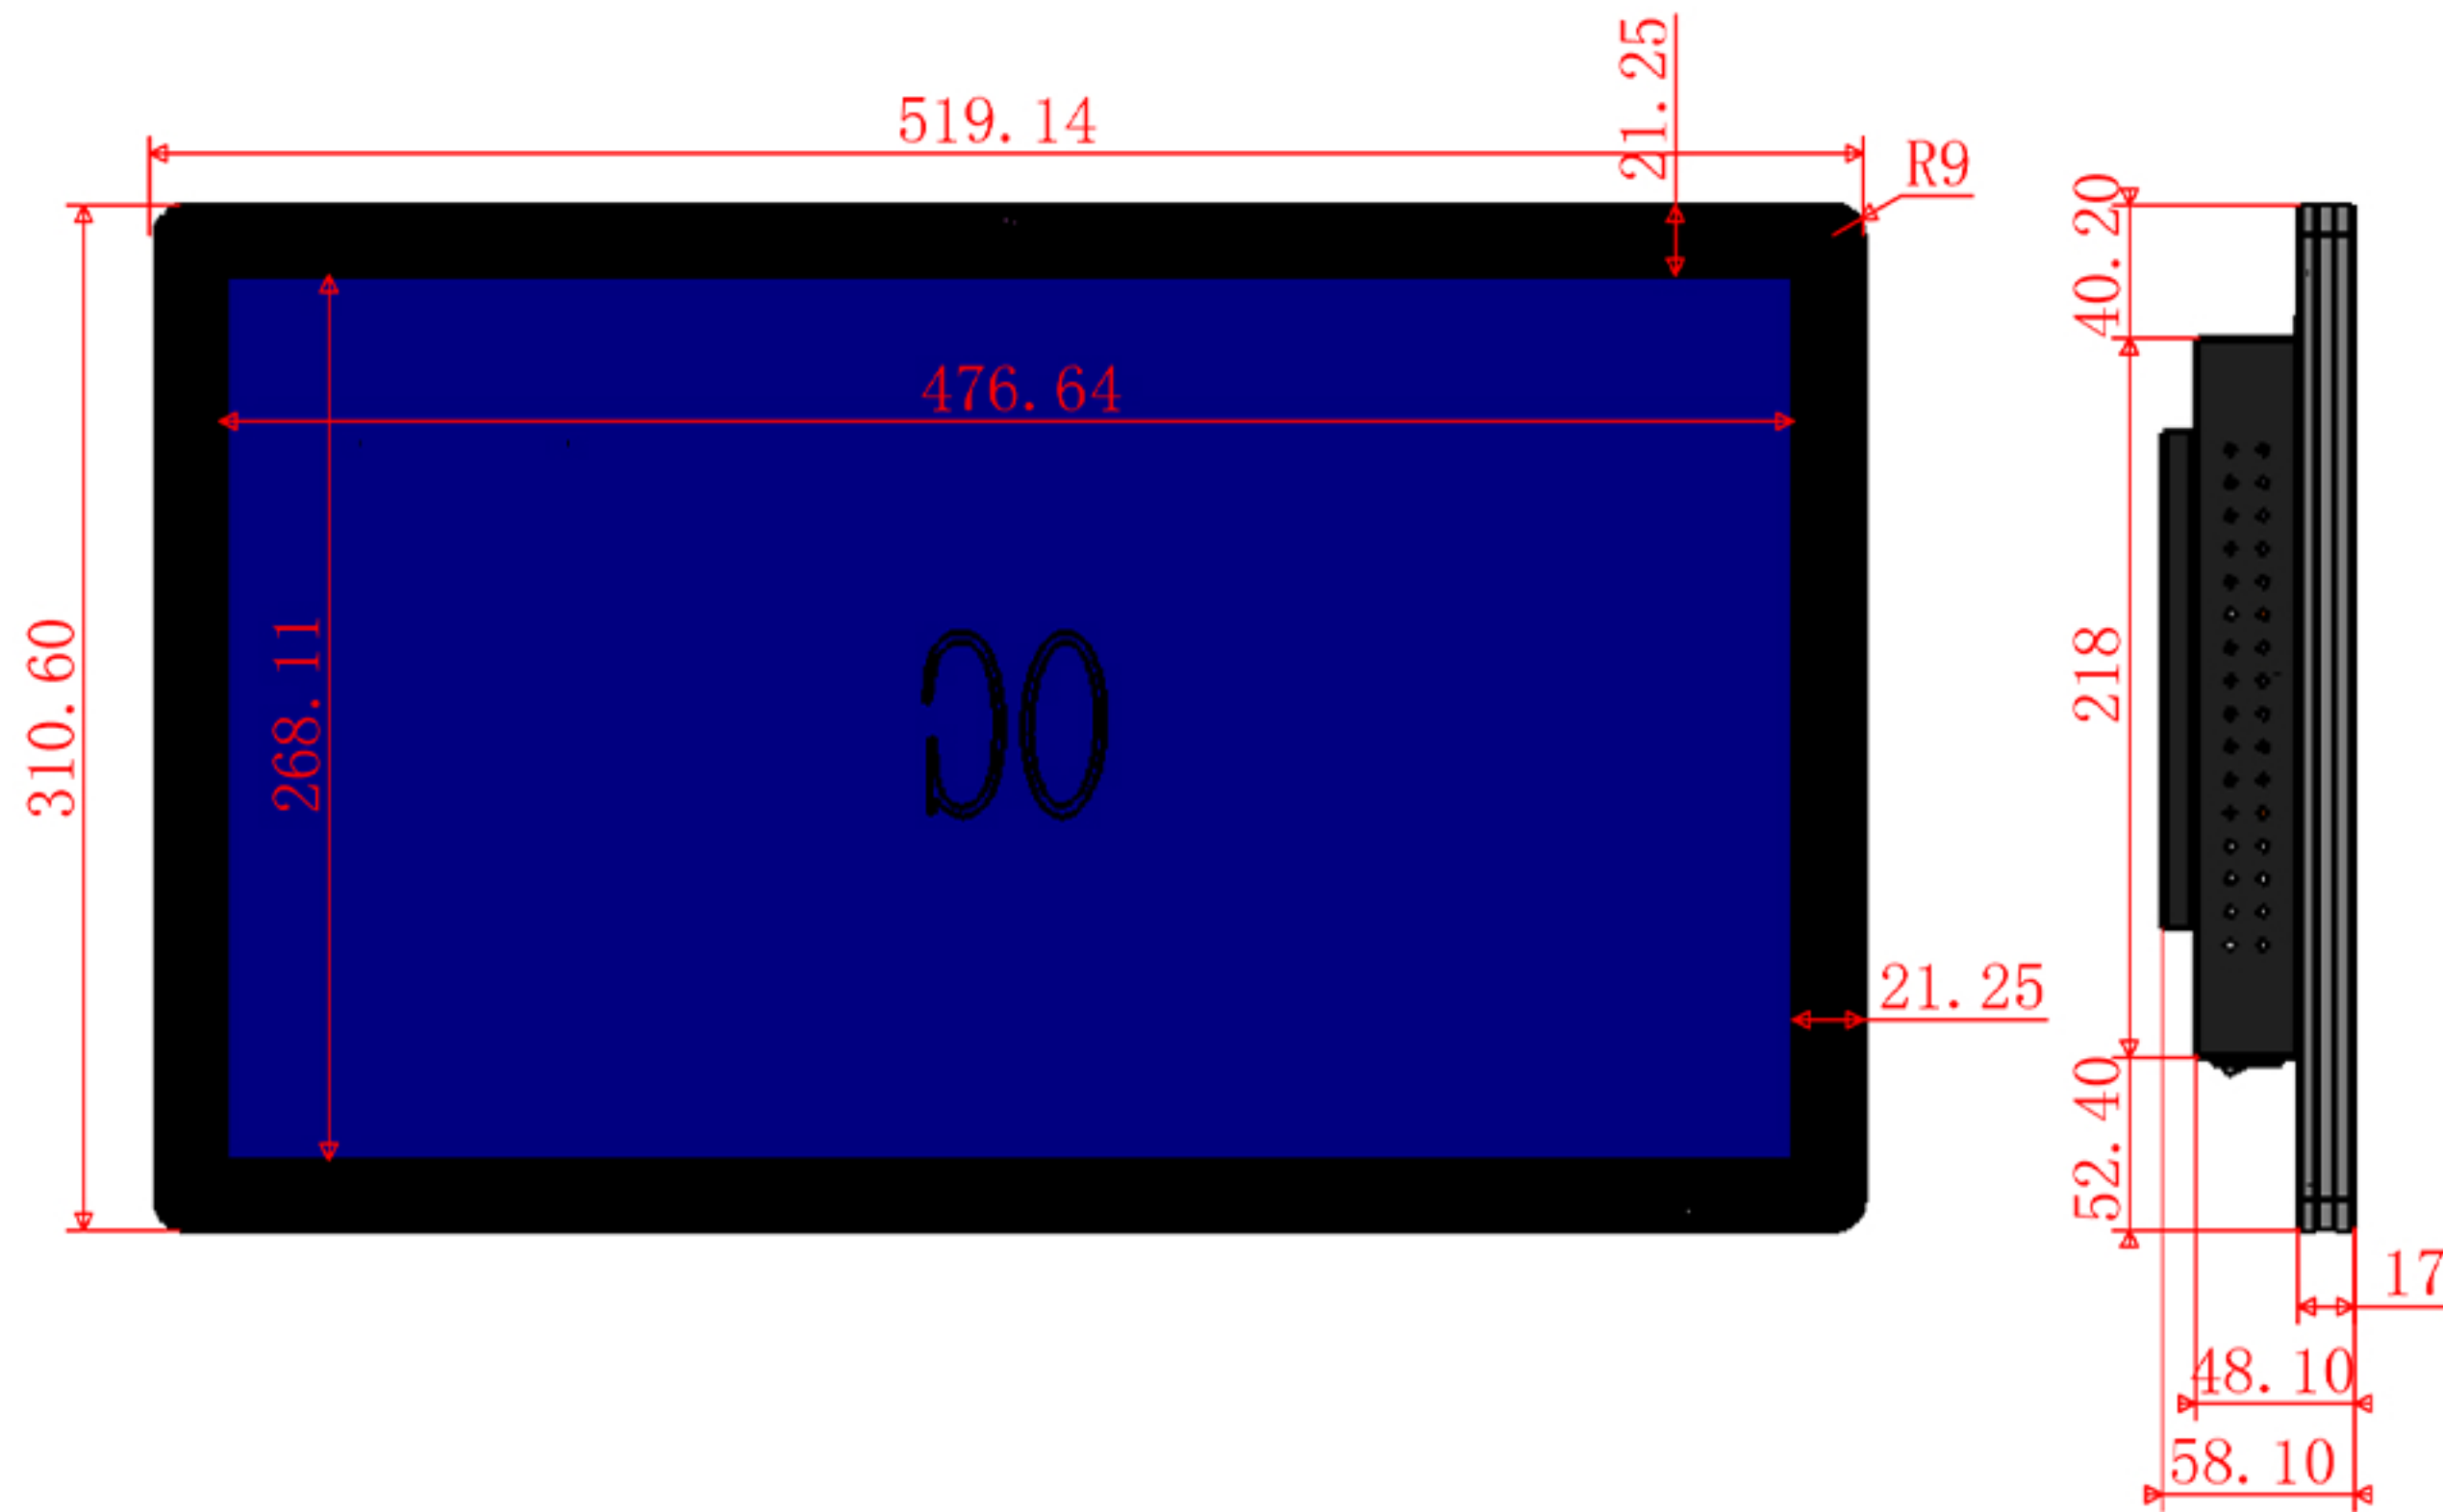

# 21 inch open Frame Wall Mount Display

<b>Screenage</b>		Shenzhen Screenage Electronics Co., Ltd.
Types :	wall mount	<b>21 inch open Frame Wall Mount Display</b>
Size :	21 inch	
Model :	5210C	