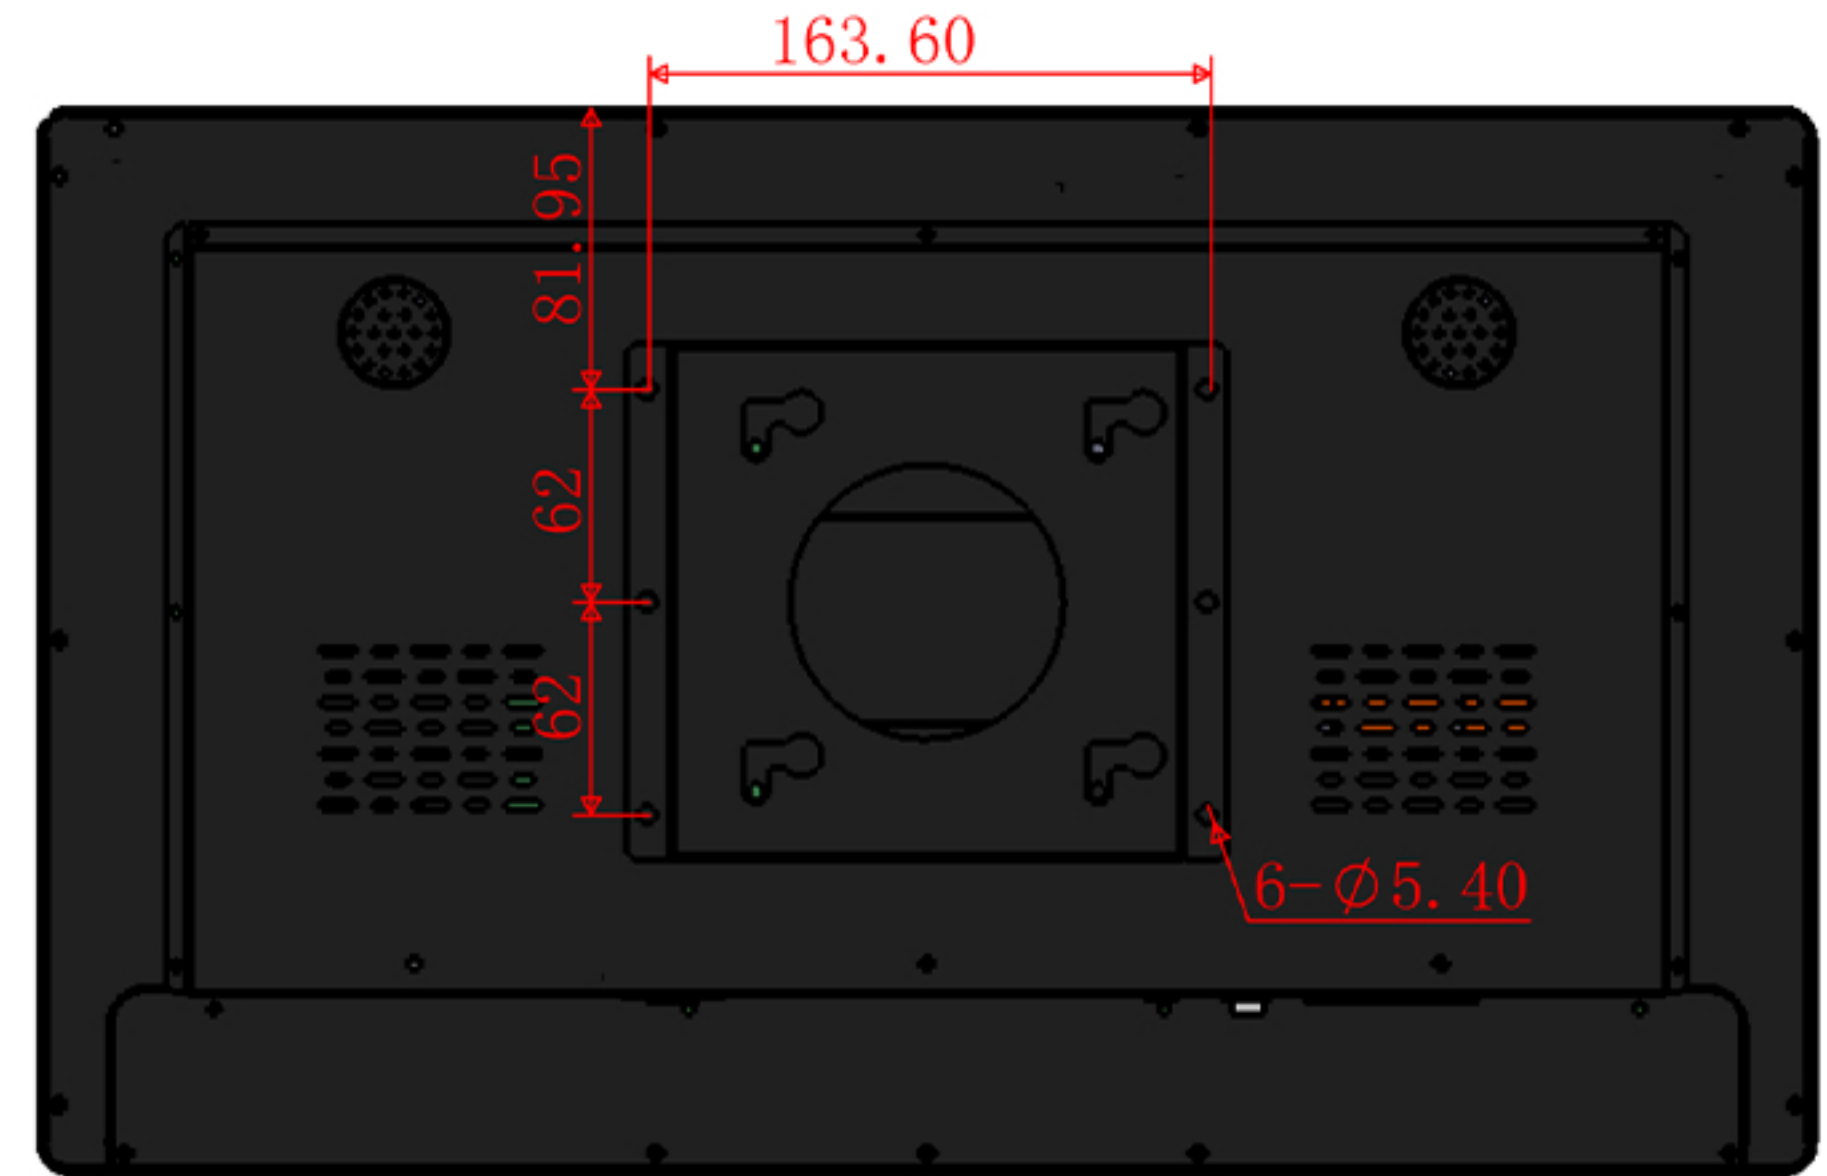

# 21 inch open Frame Wall Mount Display

<b>Screenage</b>		Shenzhen Screenage Electronics Co., Ltd.
Types :	wall mount	<b>21 inch open Frame Wall Mount Display</b>
Size :	21 inch	
Model :	5210C	