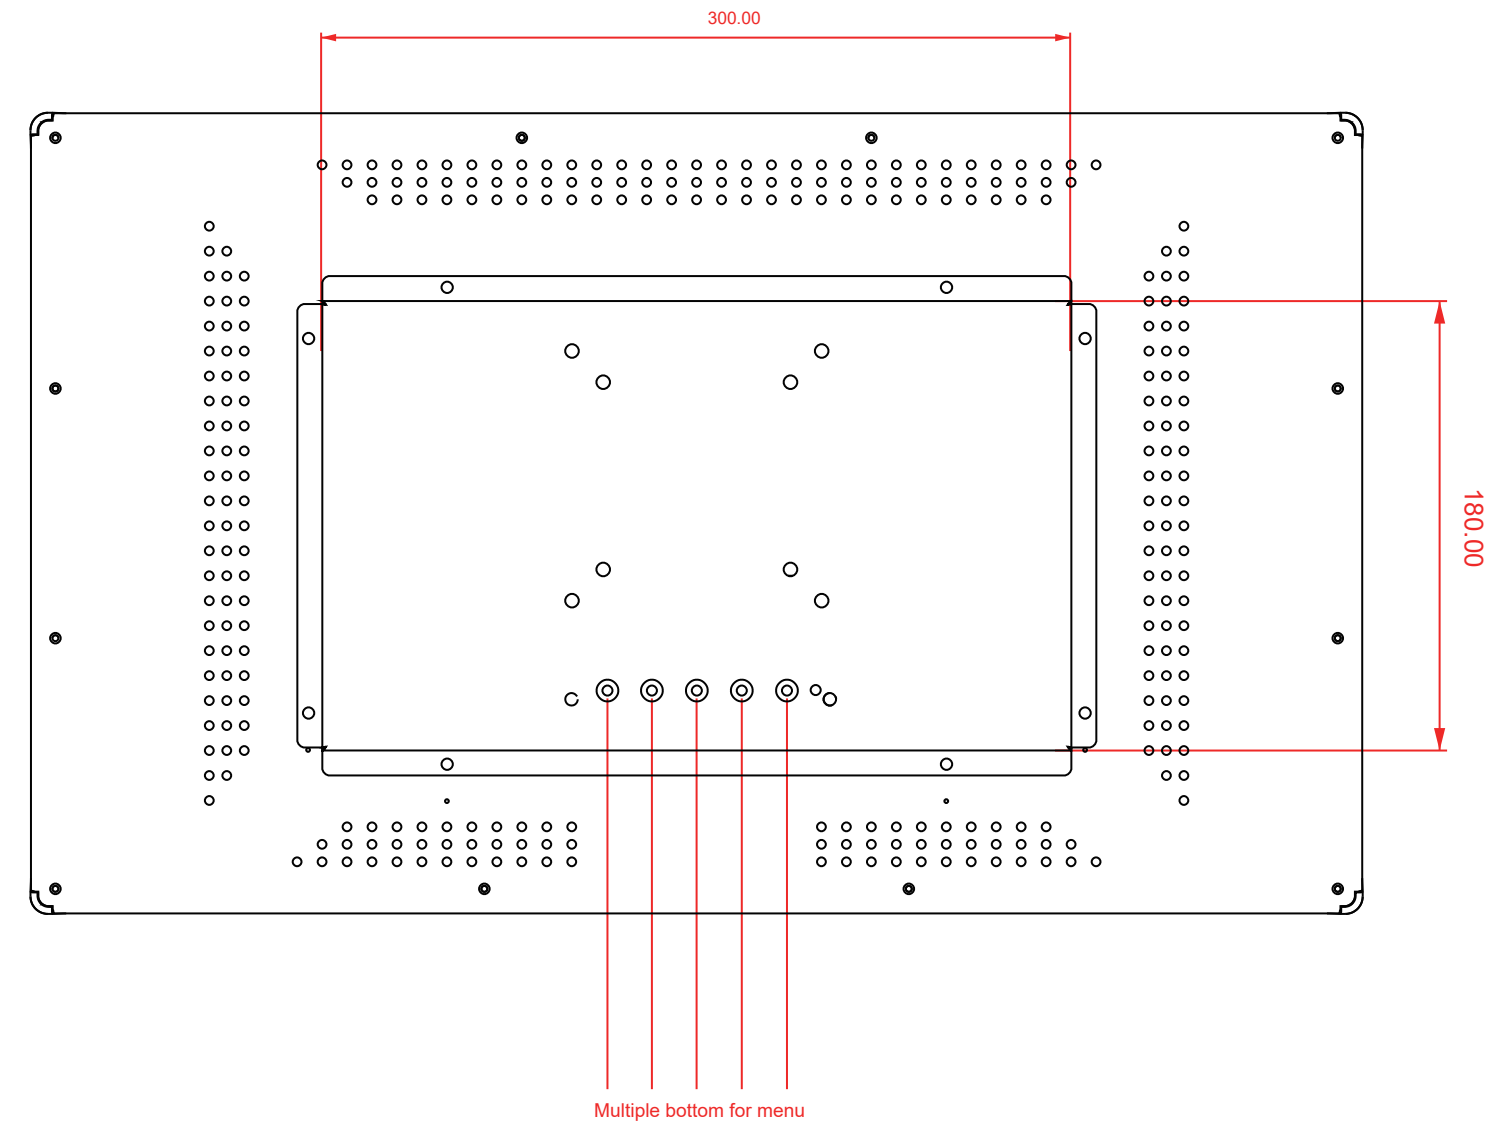

21.5 inch Embedded Touch Display

| | | |
|------------------|----------|---|
| Screenage | | Screenage Technology |
| Types : | Embedded | 21.5 inch Embedded Touch Display |
| Size : | 21.5" | |
| Model : | No.721 | |