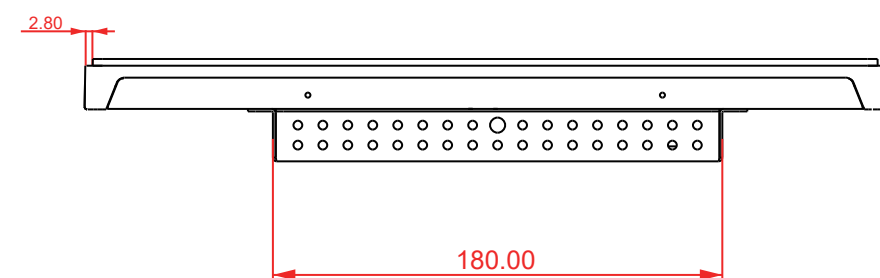

21.5 inch Embedded Touch Display

| | | |
|------------------|----------|---|
| Screenage | | Screenage Technology |
| Types : | Embedded | 21.5 inch Embedded Touch Display |
| Size : | 21.5" | |
| Model : | No.721 | |