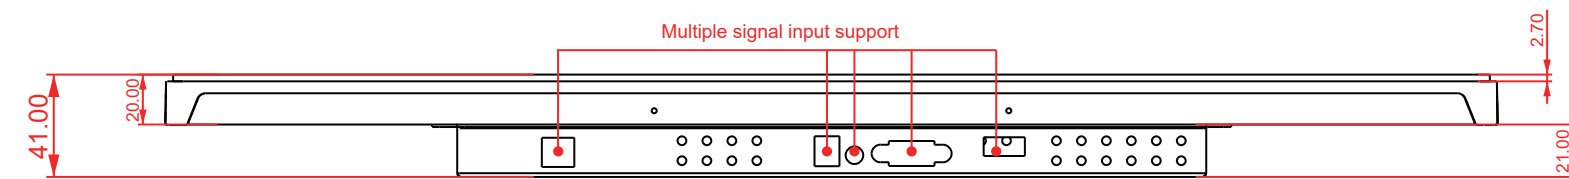

21.5 inch Embedded Touch Display

| | | |
|------------------|----------|---|
| Screenage | | Screenage Technology |
| Types : | Embedded | 21.5 inch Embedded Touch Display |
| Size : | 21.5" | |
| Model : | No.721 | |