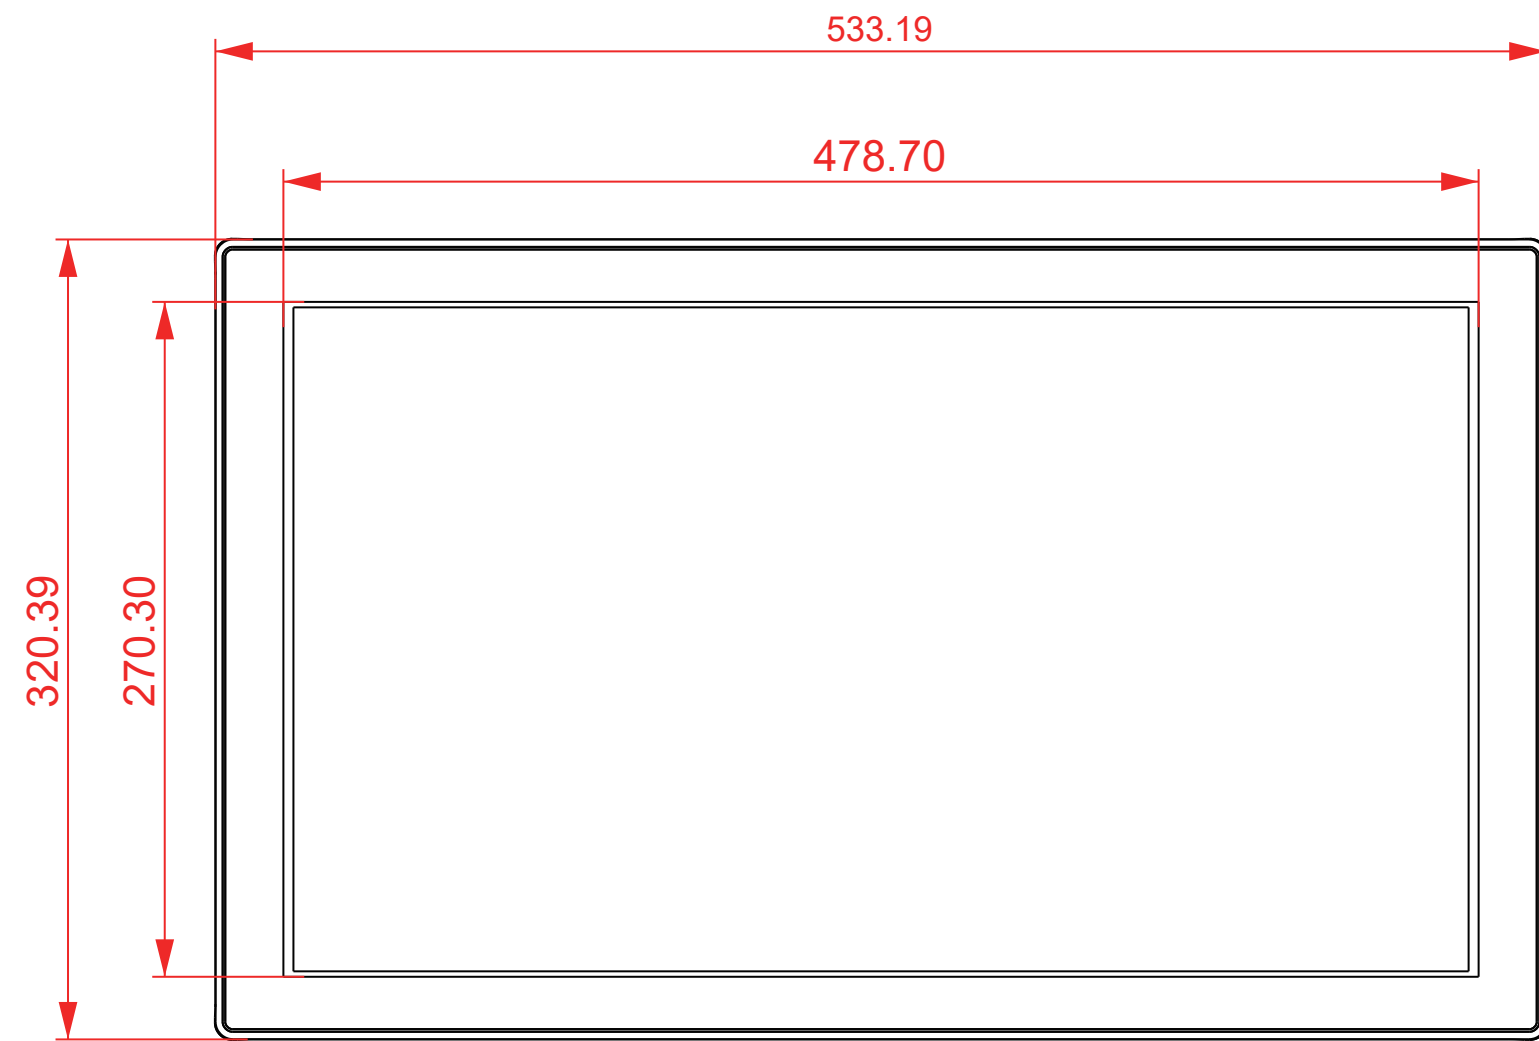

21.5 inch Embedded Touch Display

| | | |
|------------------|----------|---|
| Screenage | | Screenage Technology |
| Types : | Embedded | 21.5 inch Embedded Touch Display |
| Size : | 21.5" | |
| Model : | No.721 | |