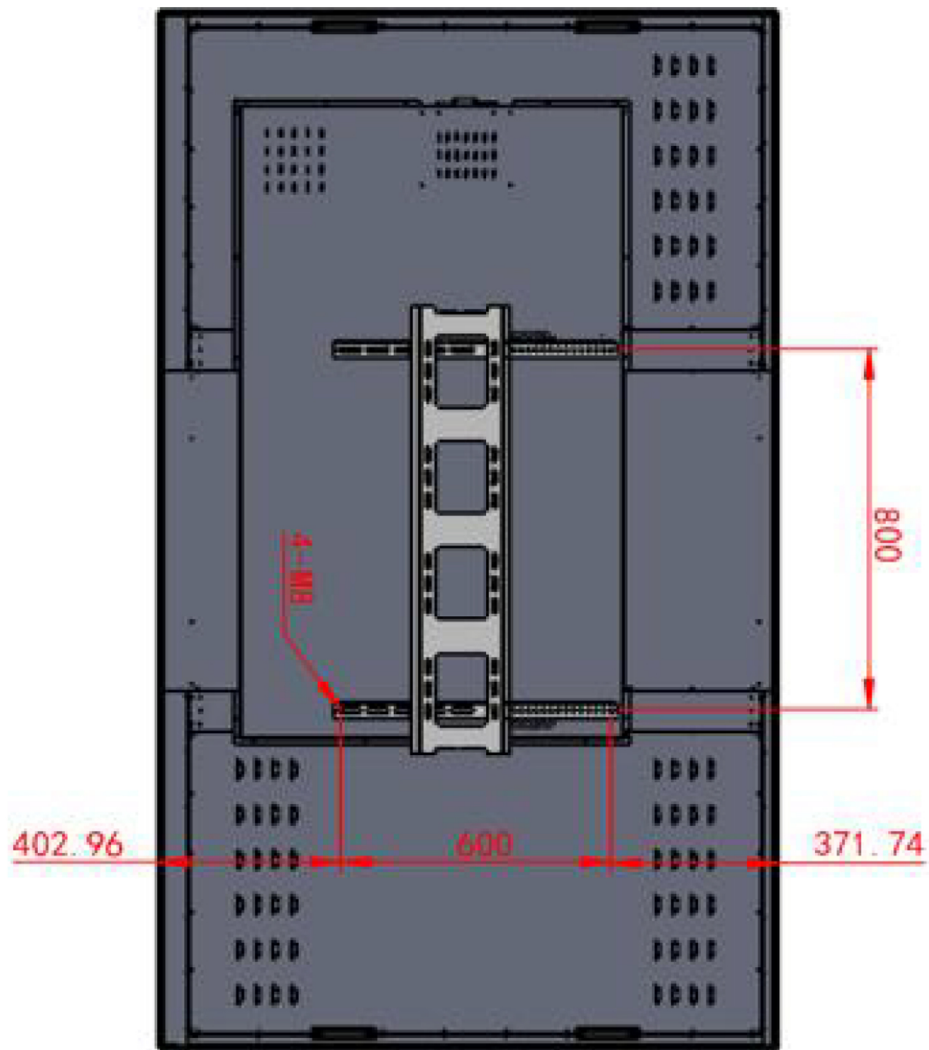

100 inch Touch white board

Screenage		Shenzhen Screenage Electronics Co., Ltd.
Types :	Wall-mounted	100 inch Touch white board
Size :	100inch	
Model :	No.421	