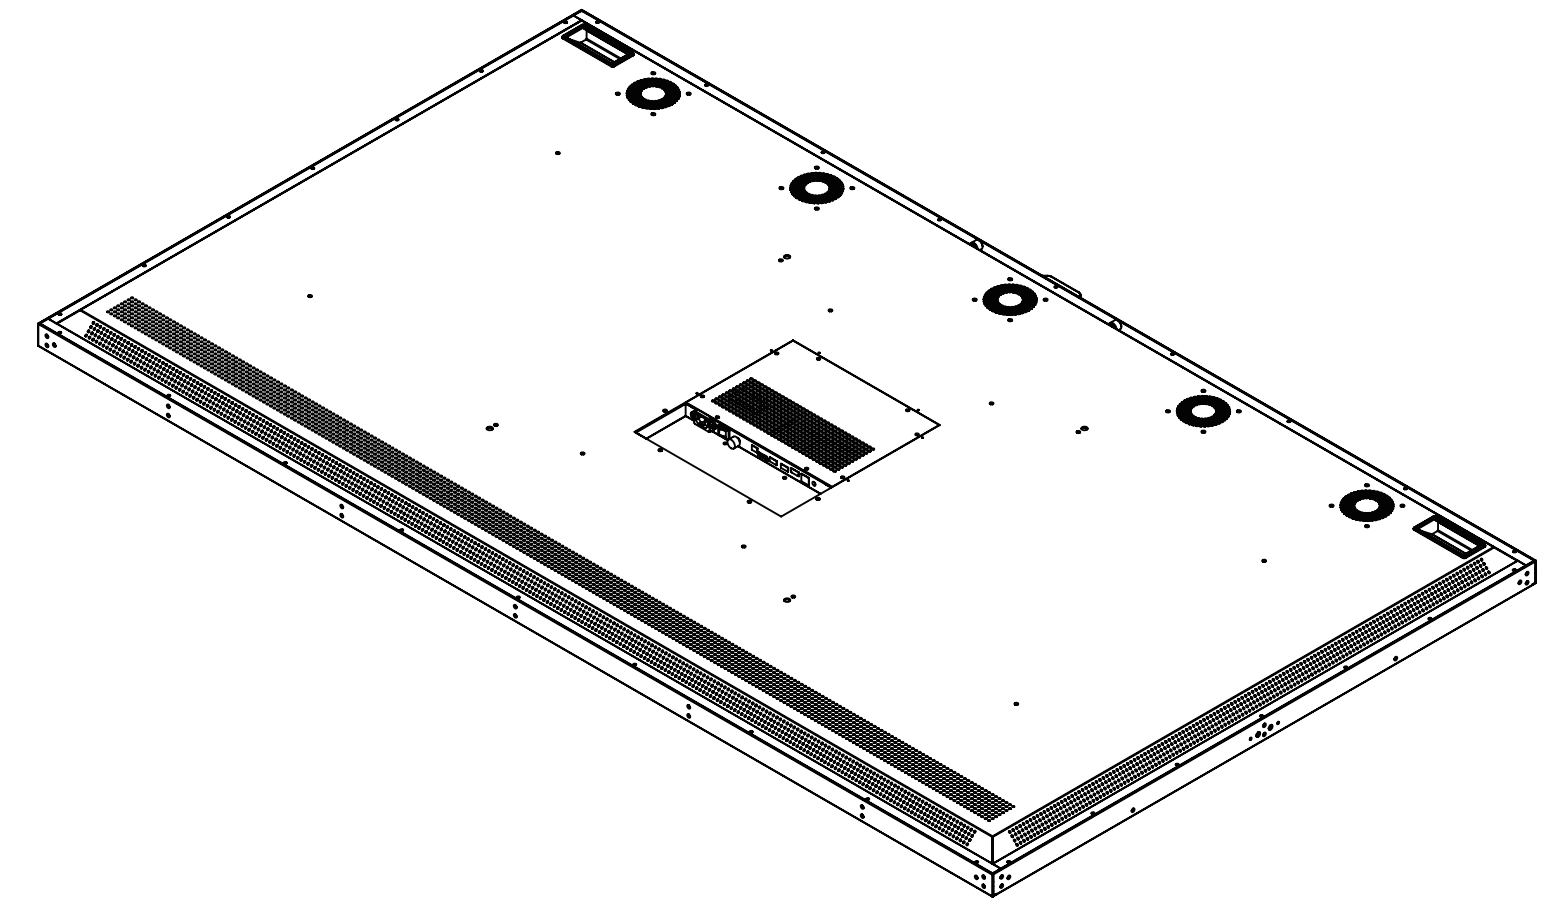

# 86 inch Window Facing Display

<b>Screenage</b>		Screenage Technology
Types :	Floor-standing	<b>86 inch Window Facing Display</b>
Size :	86"	
Model :	521XH	