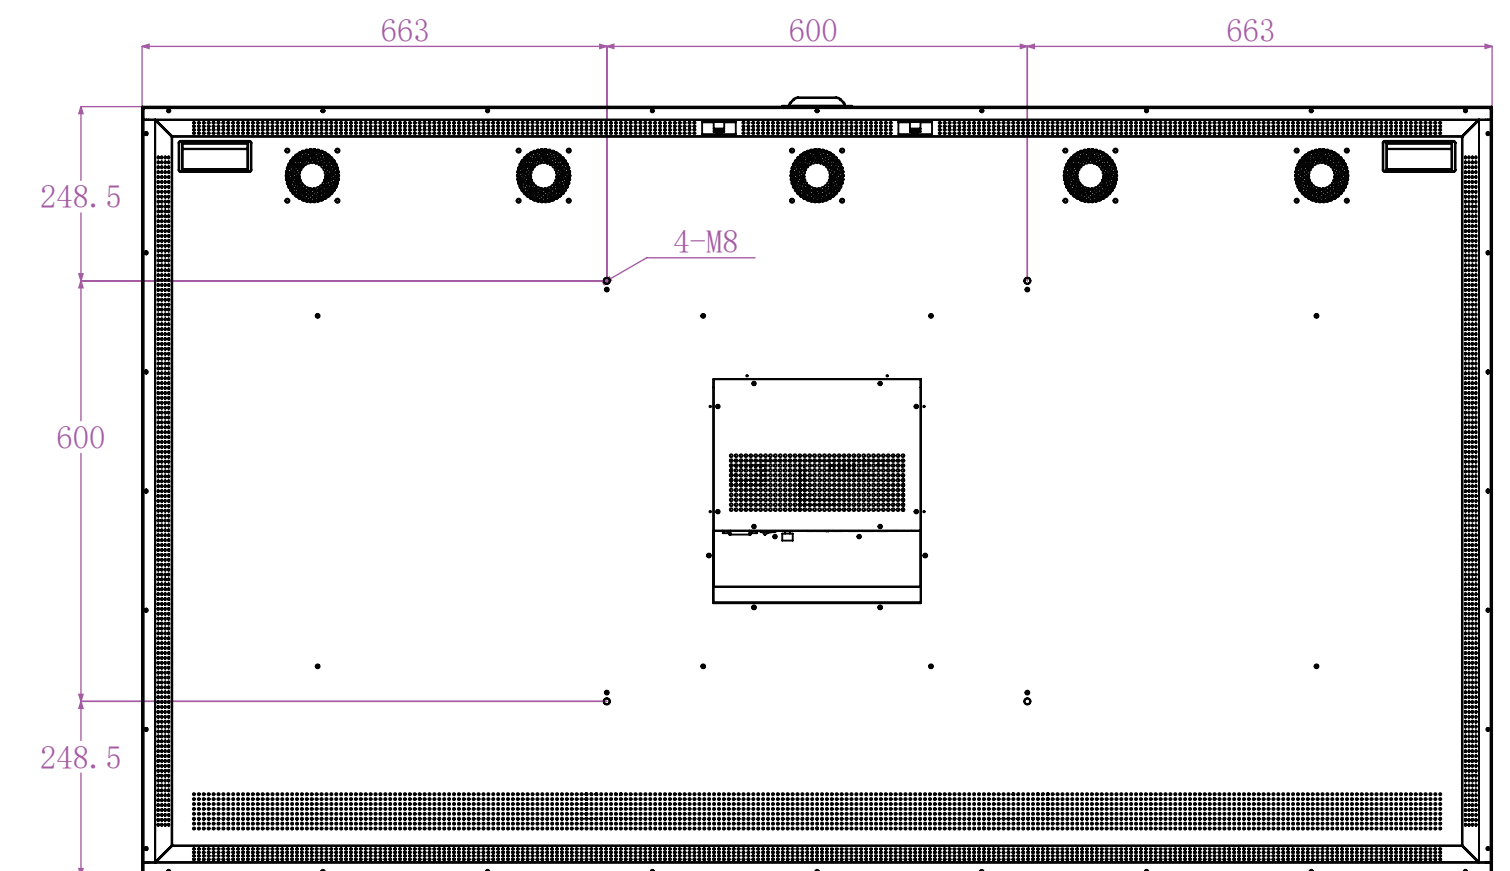

# 86 inch Window Facing Display

<b>Screenage</b>		Screenage Technology
Types :	Floor-standing	<b>86 inch Window Facing Display</b>
Size :	86"	
Model :	521XH	