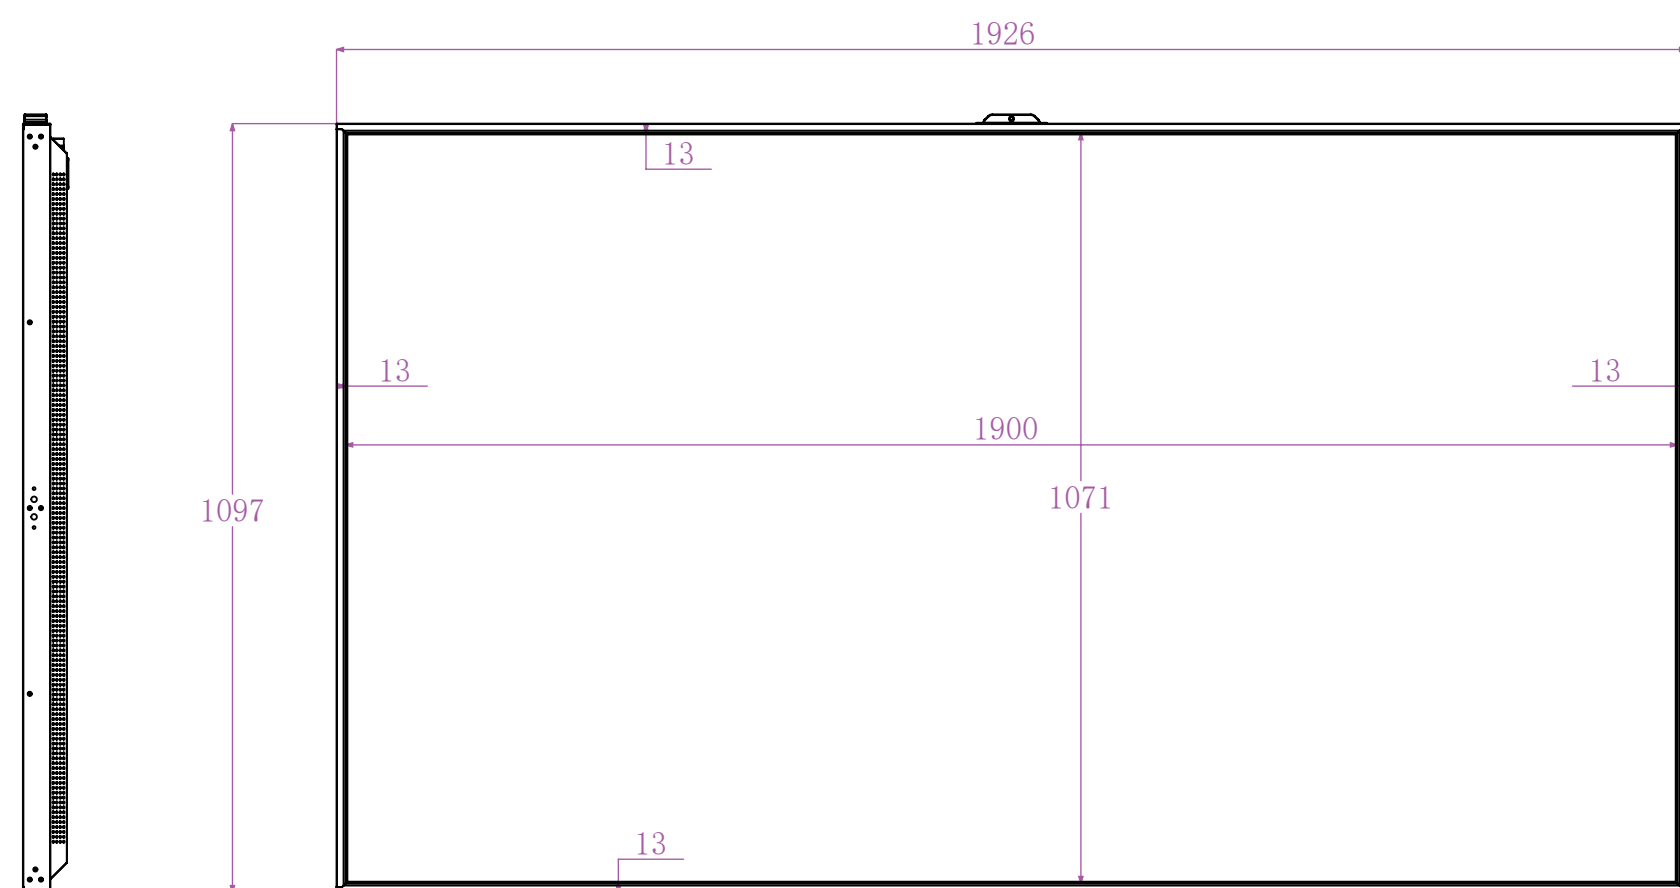

# 86 inch Window Facing Display

<b>Screenage</b>		Screenage Technology
Types :	Floor-standing	<b>86 inch Window Facing Display</b>
Size :	86"	
Model :	521XH	