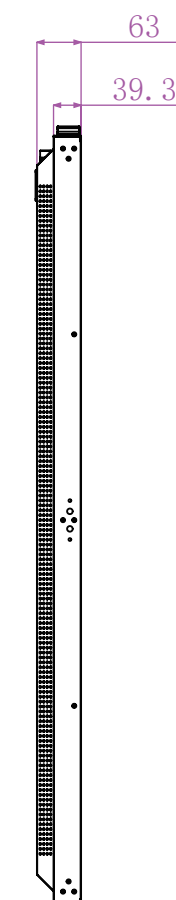

# 86 inch Window Facing Display

<b>Screenage</b>		Screenage Technology
Types :	Floor-standing	<b>86 inch Window Facing Display</b>
Size :	86"	
Model :	521XH	