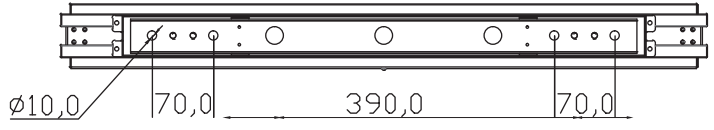

43 inch Window Facing Display

Screenage		Screenage Technology
Types :	Hanging	43 inch Window Facing Display
Size :	43"	
Model :	530XH	