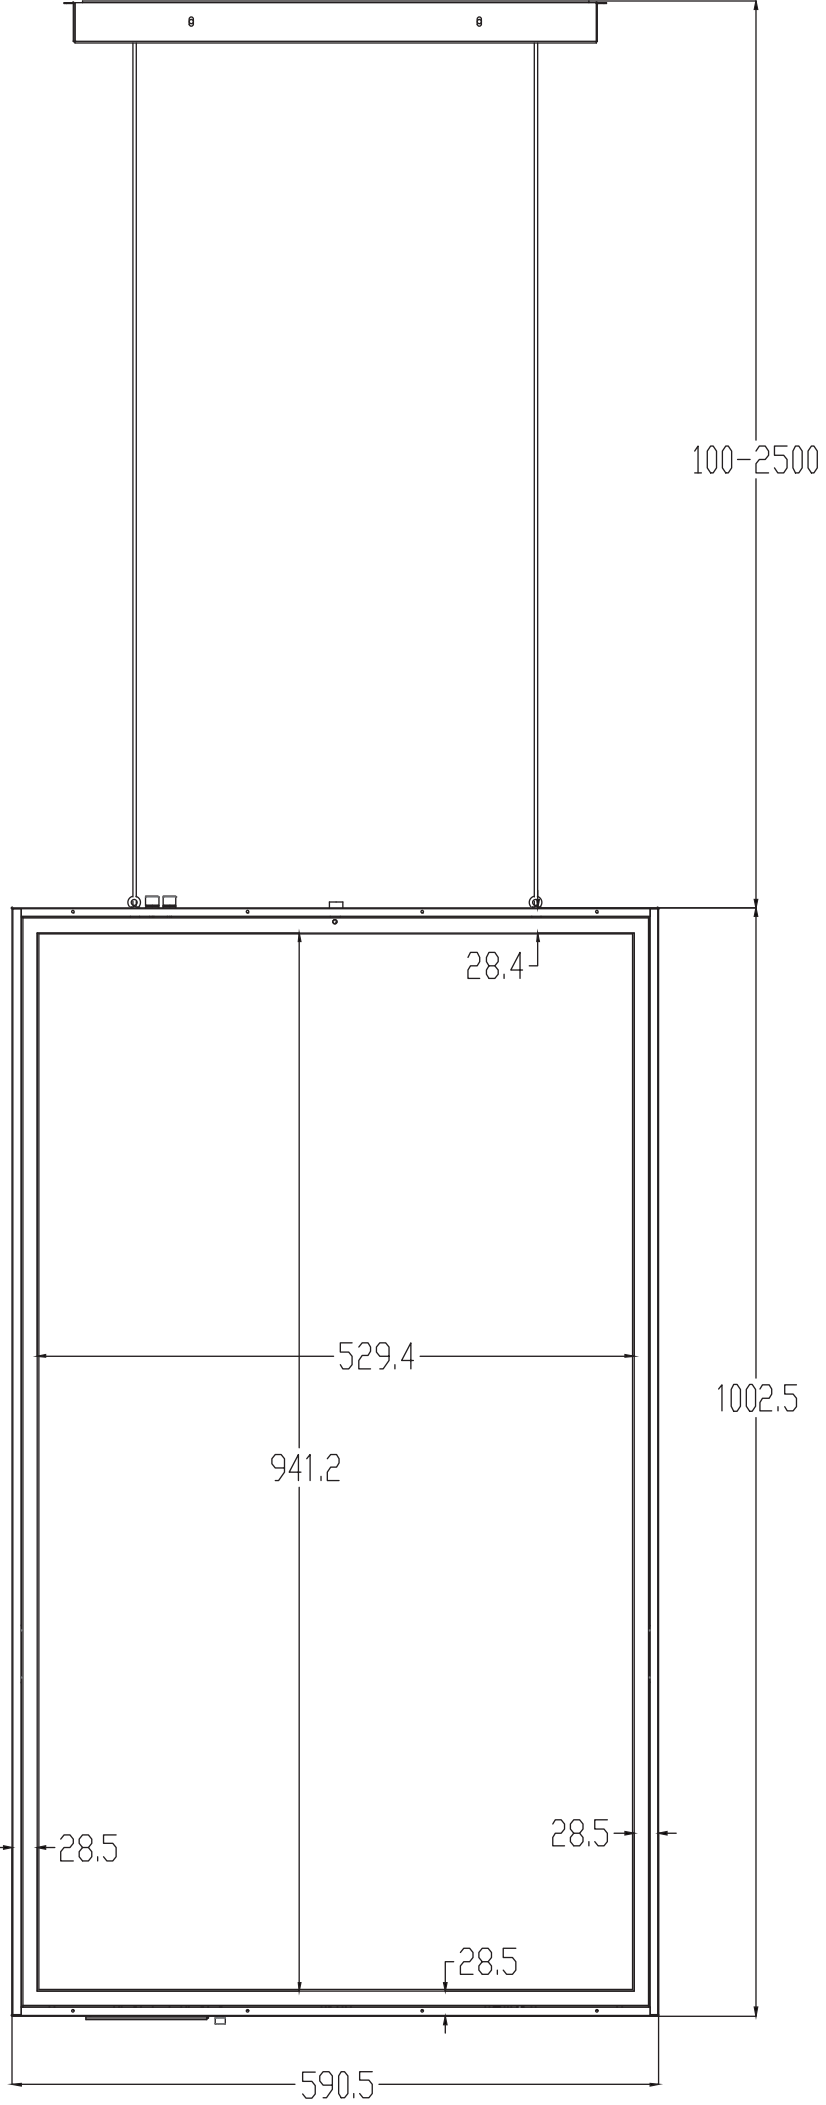

43 inch Window Facing Display

Screenage		Screenage Technology
Types :	Hanging	43 inch Window Facing Display
Size :	43"	
Model :	530XH	